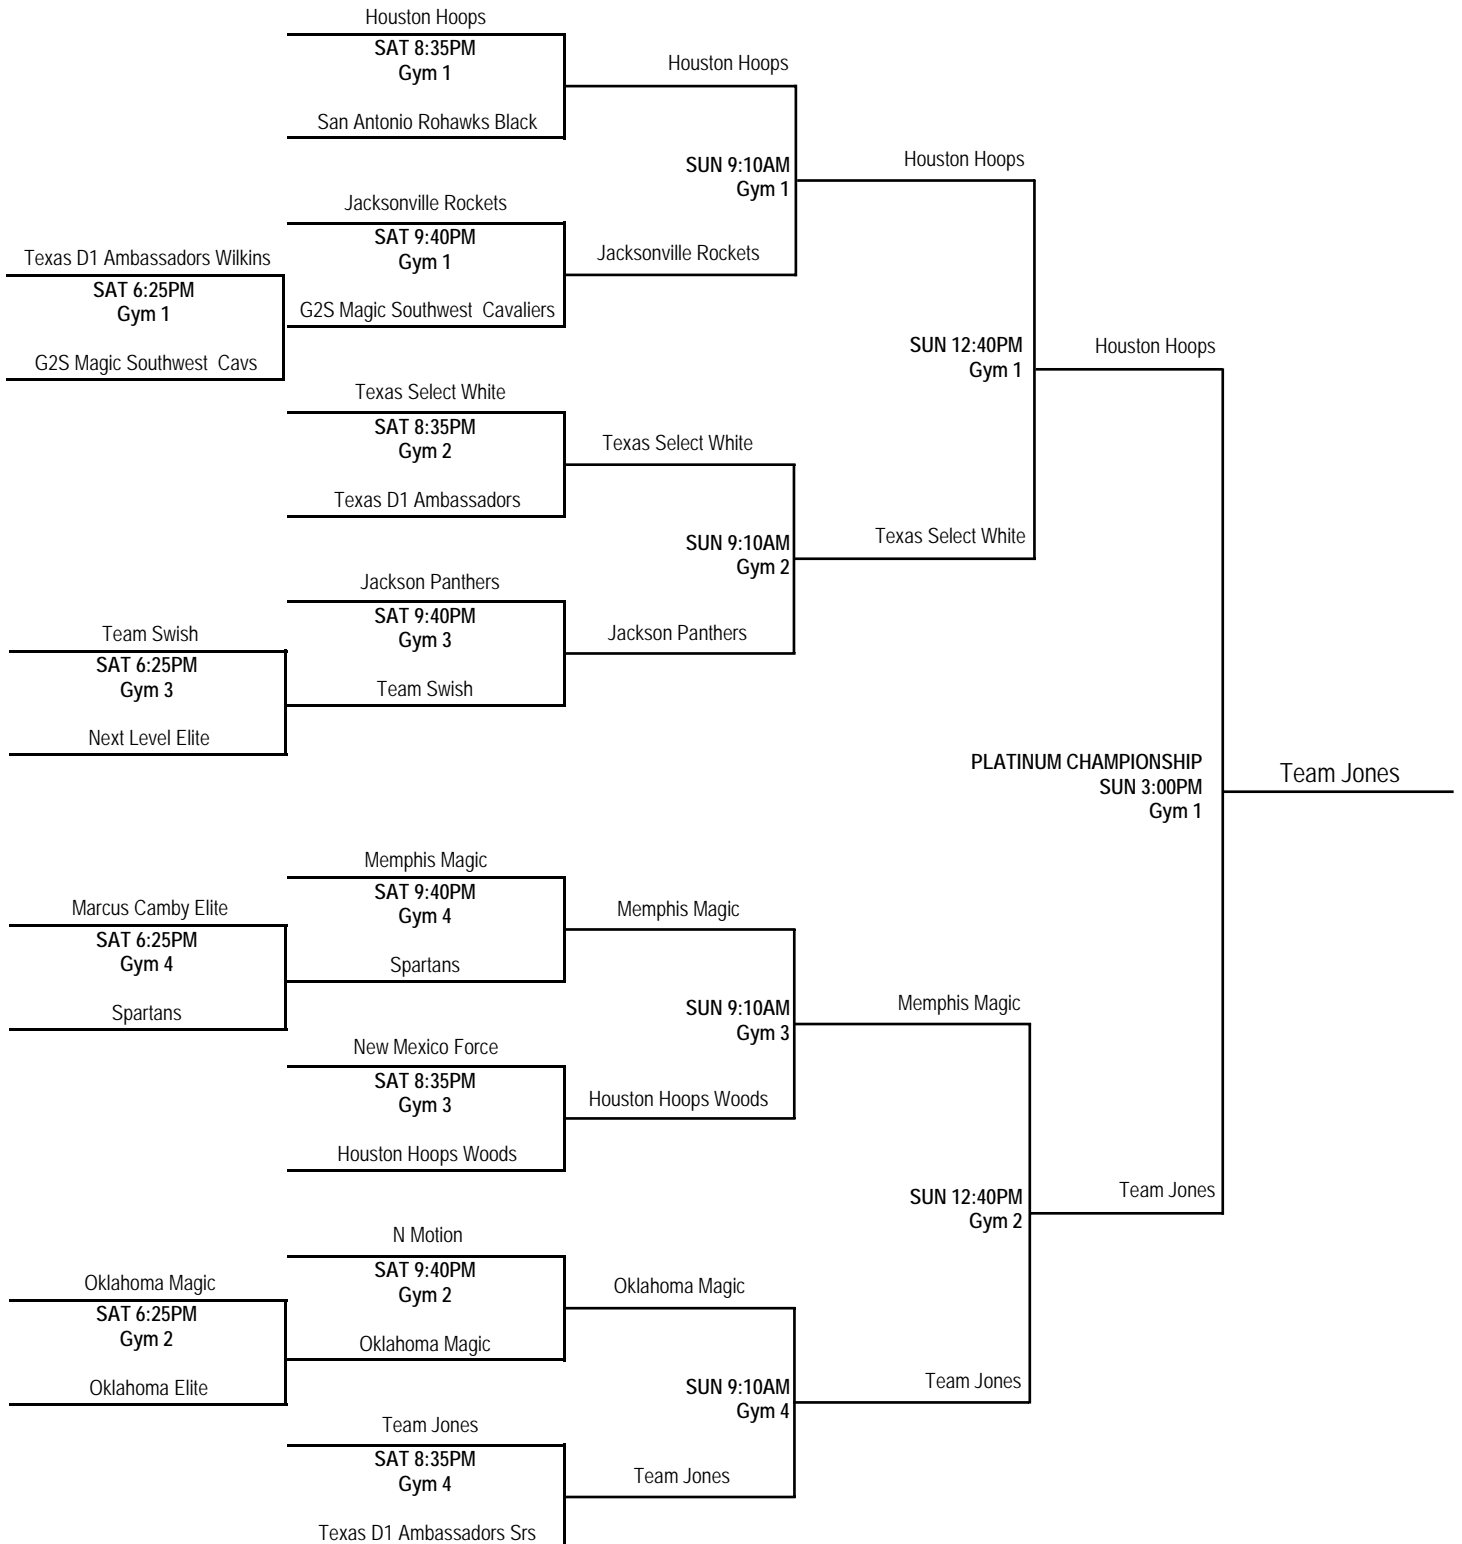

17-Under Platinum Championship

ALL GAMES AT IAD FACILITY