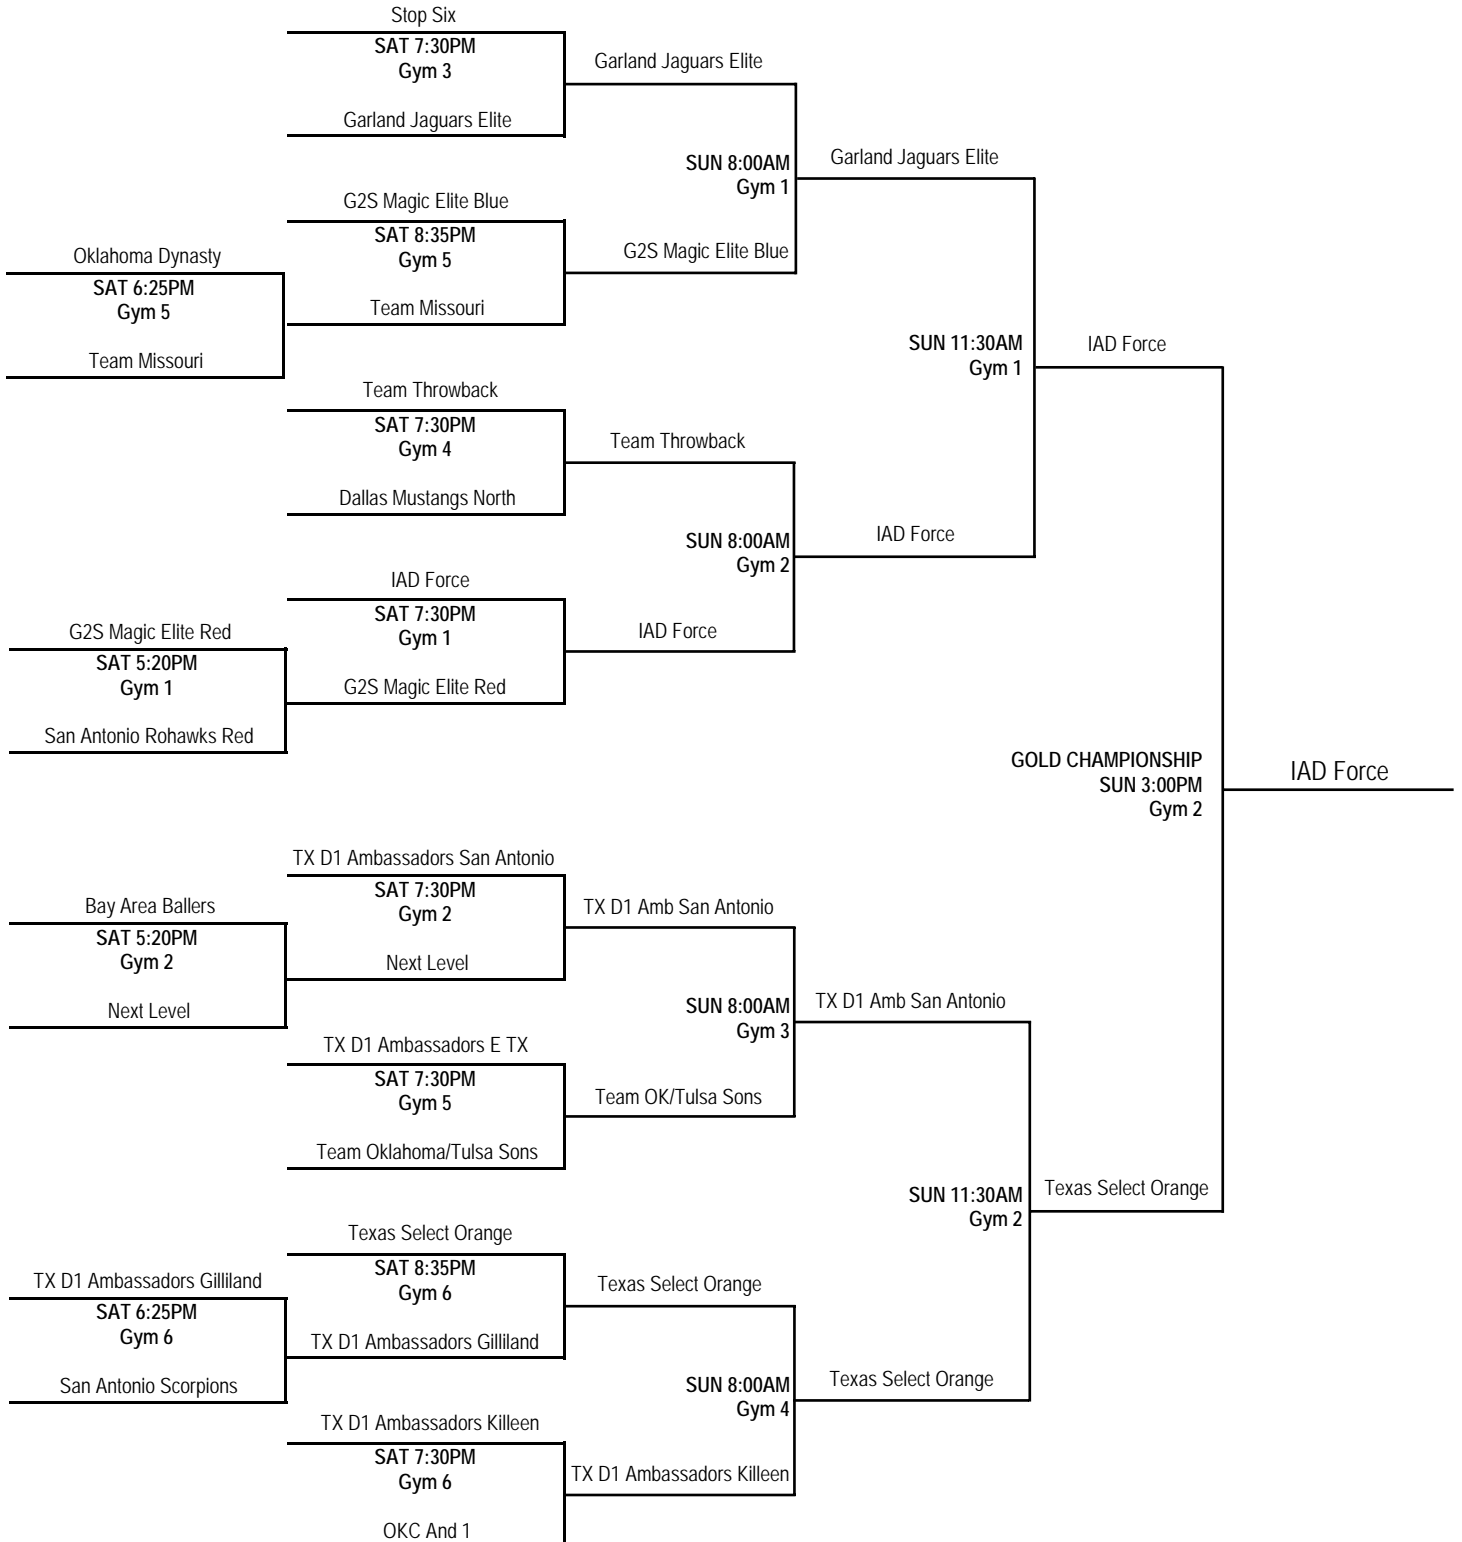

17-Under Gold Championship

ALL GAMES AT IAD FACILITY