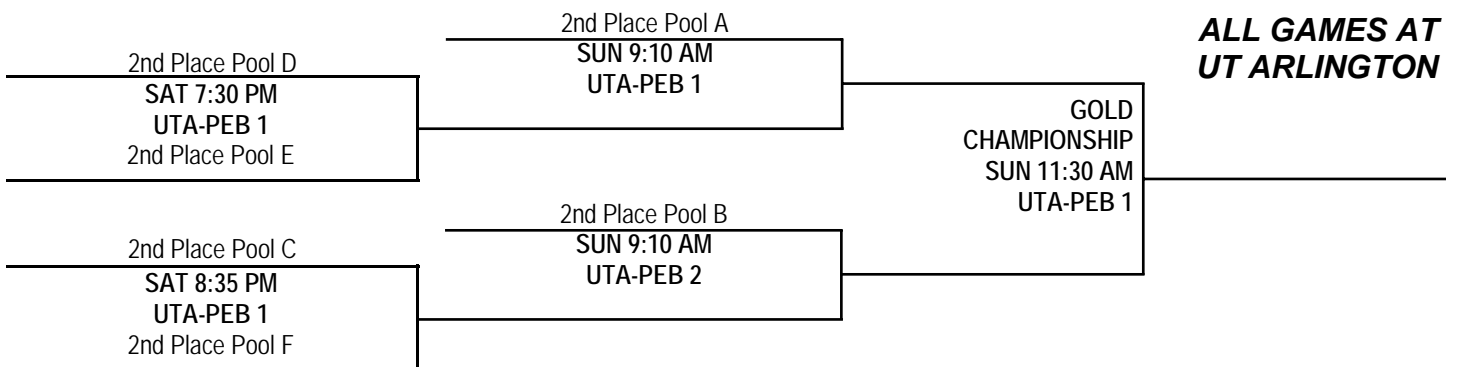

15-Under Gold Championship