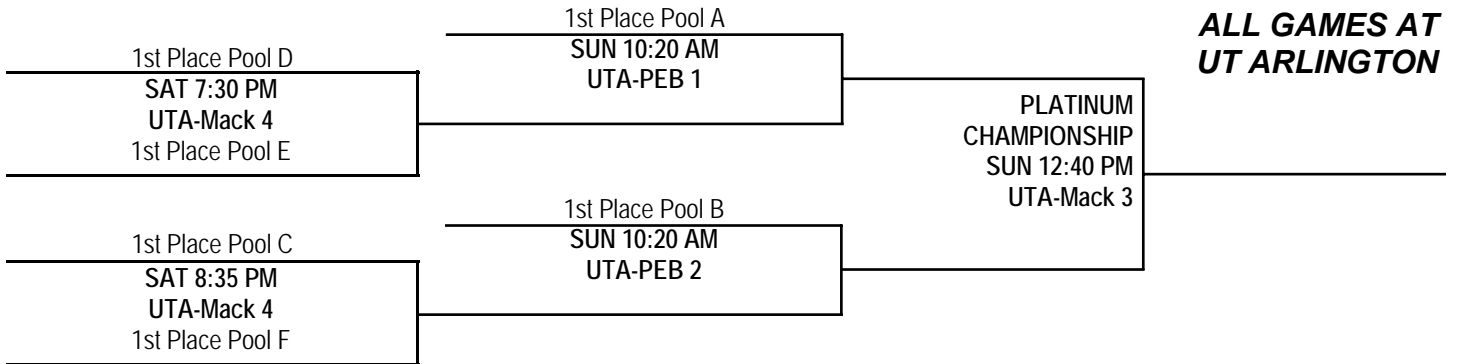

15-Under Platinum Championship