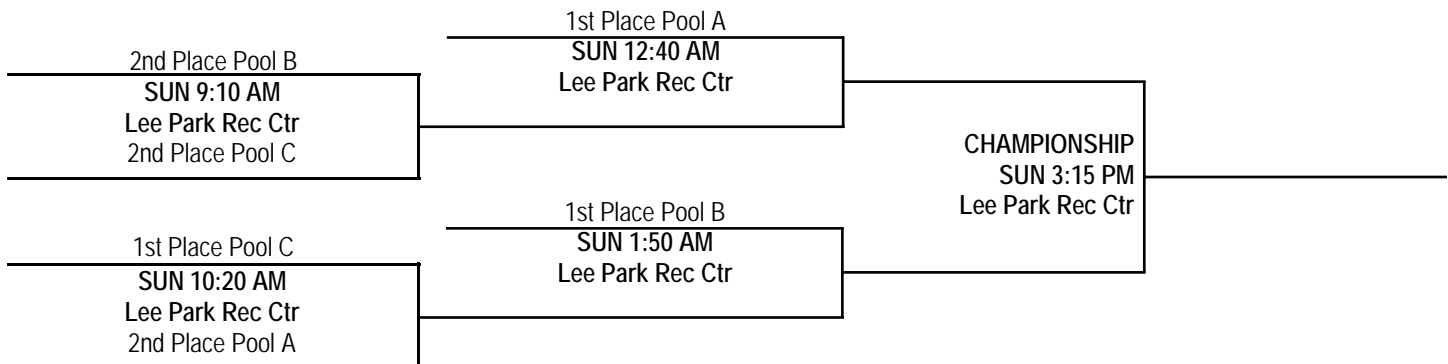

14U Girls Schedule

POOL A	POOL B	POOL C
1. Racine Lady Warriors (WI) 2. Next Level (TX) 3. Falls County Ballers (TX)	1. Team Ft. Worth (TX) 2. North Texas Flight 3. Sparks (TX)	1. Below The Rim (FL) 2. Cedar Park Tarheels (TX) 3. Next Level 13s (TX)

Saturday, April 26, 2008 LEE PARKK REC CENTER	
Time	Teams
9:10 am	B2 vs B3
10:20 am	A2 vs A3
11:30 am	C3 vs C1
12:40 pm	B3 vs B1
1:50 pm	A3 vs A1
3:00 pm	C2 vs C3
4:10 pm	B1 vs B2
5:20 pm	A1 vs A2
6:30 pm	C1 vs C2

14U Girls Platinum Championship