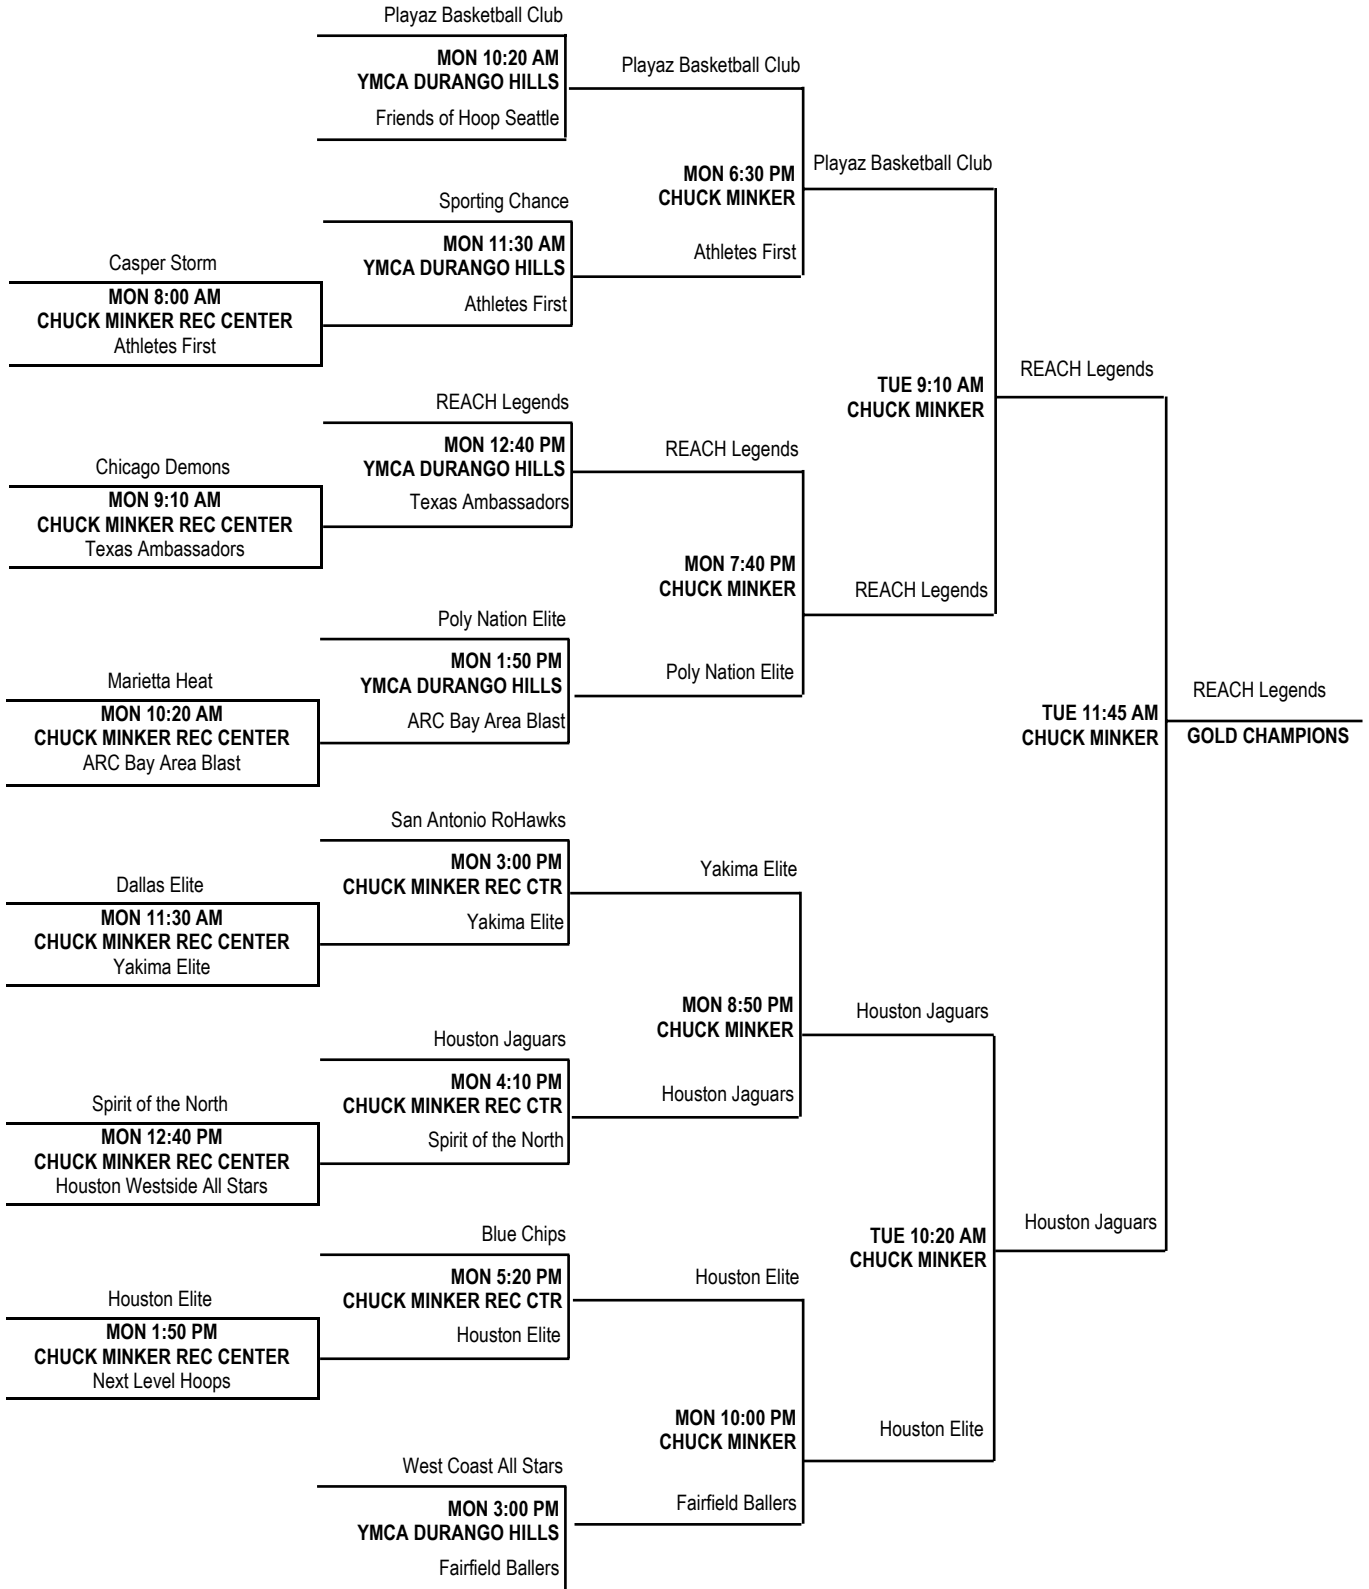

14-Under Gold Championship Bracket