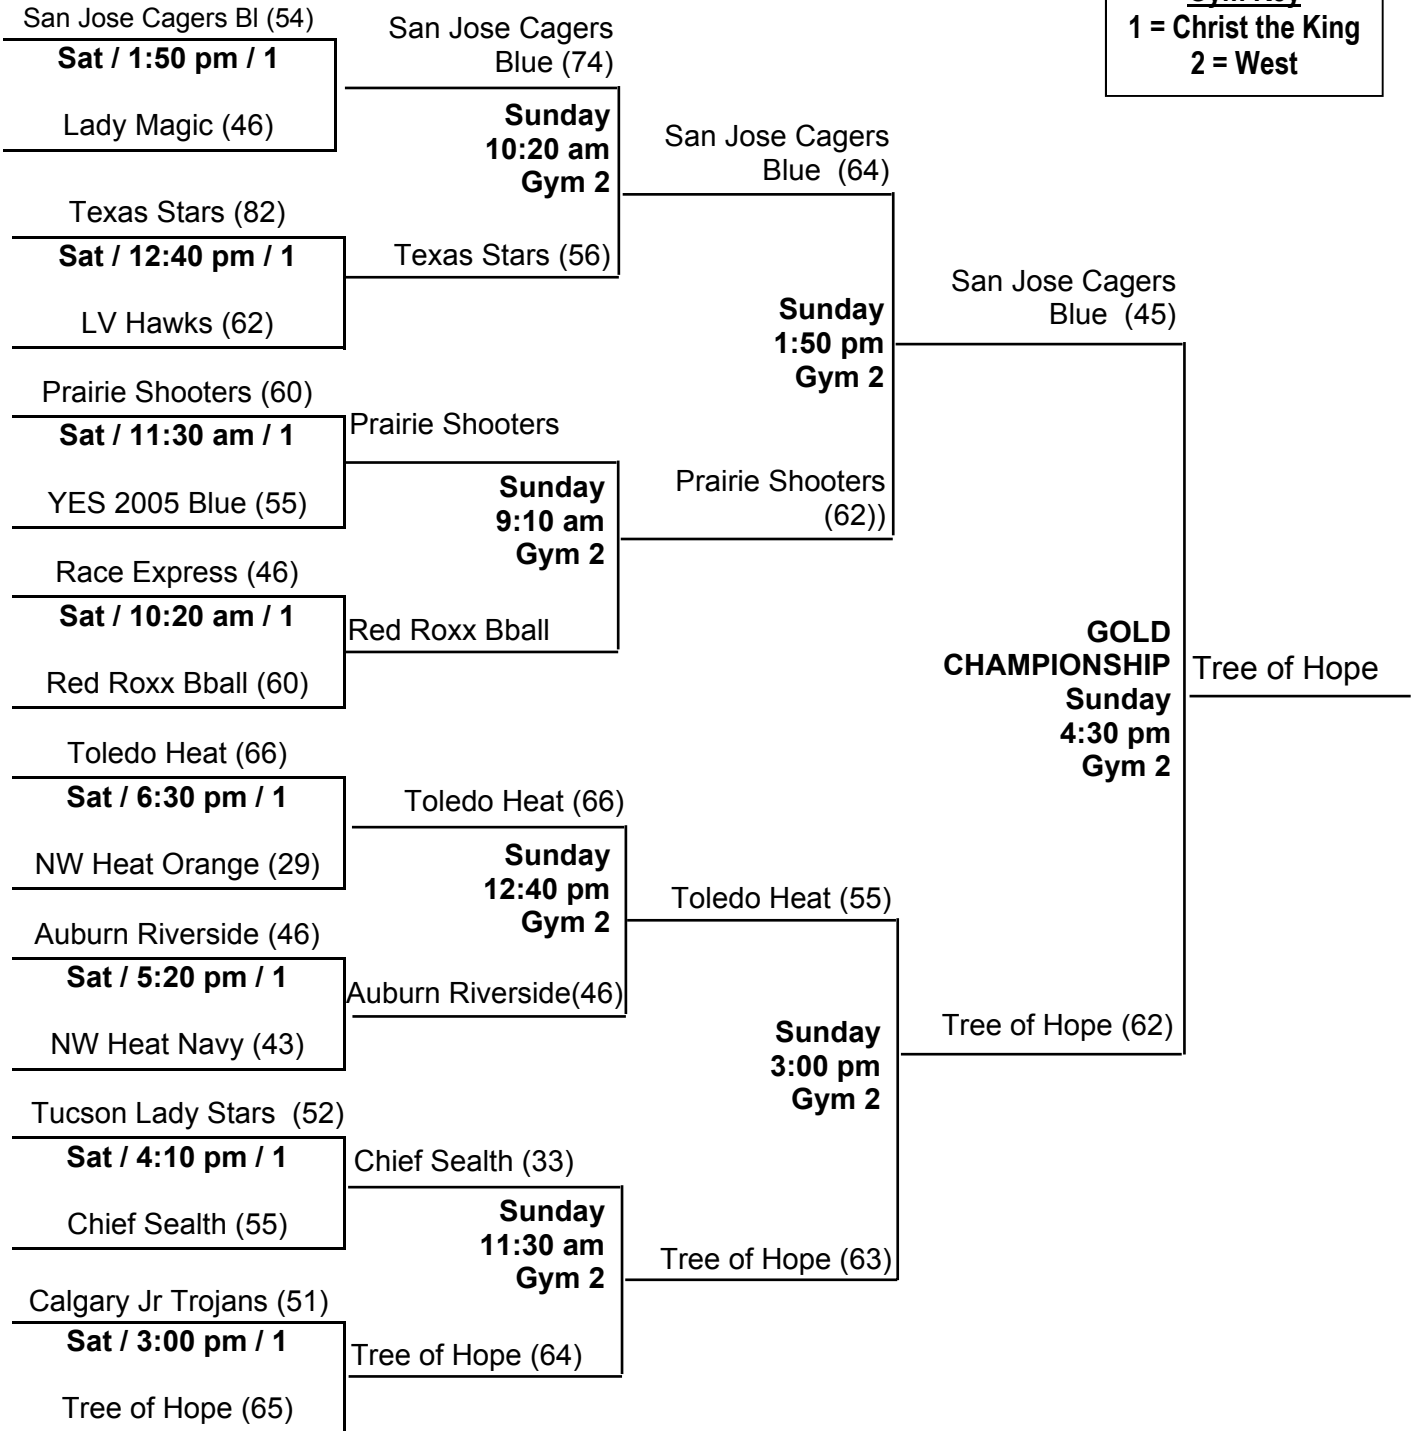

Varsity Girls Championship / Gold Division

Day/Time/Gym
Gym Key
1 = Christ the King
2 = West