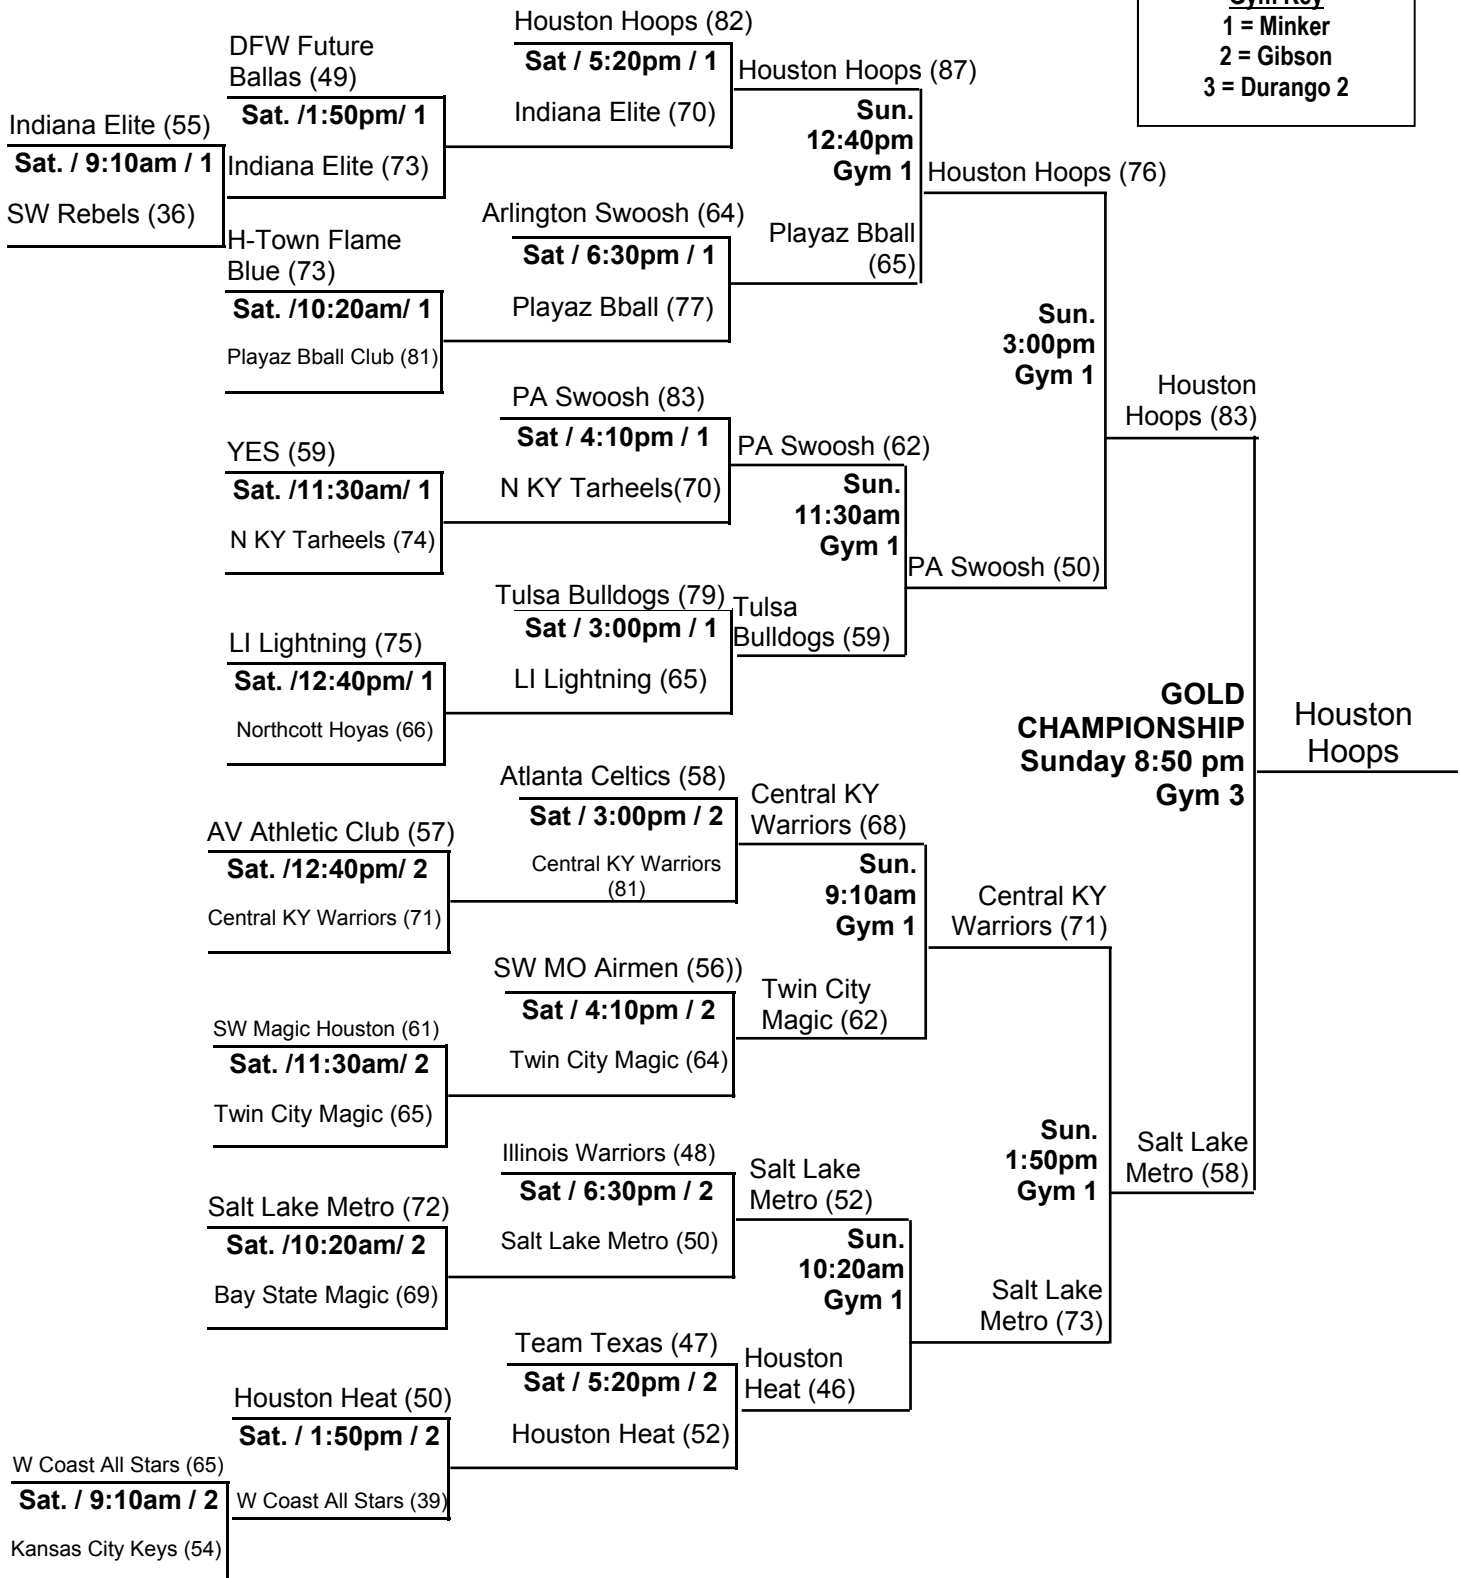

15U Boys Championship / Gold Division

Day/Time/Gym
Gym Key
1 = Minker
2 = Gibson
3 = Durango 2