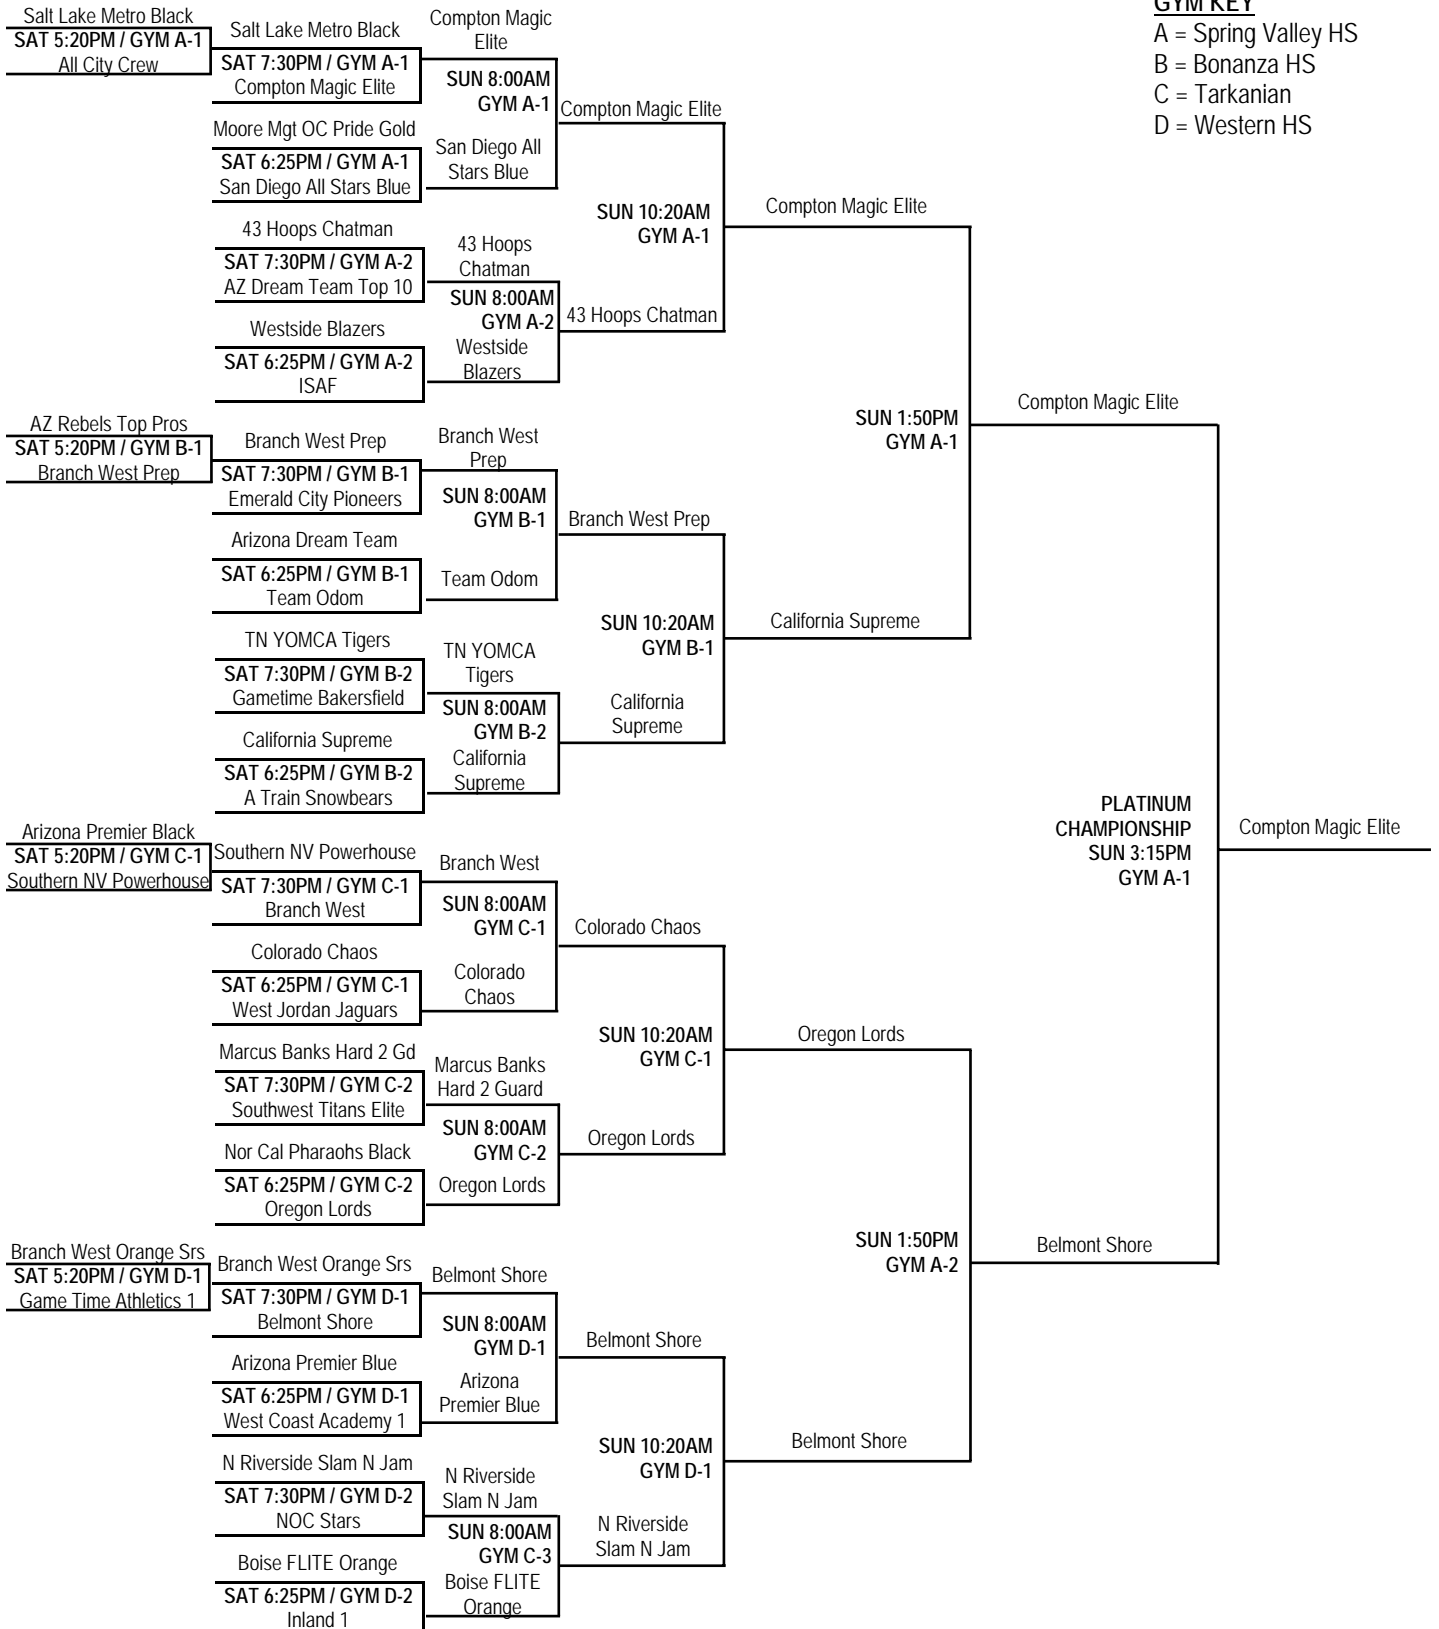

17-Under Platinum Division Championship

GYM KEY

A = Spring Valley HS
B = Bonanza HS
C = Tarkanian
D = Western HS