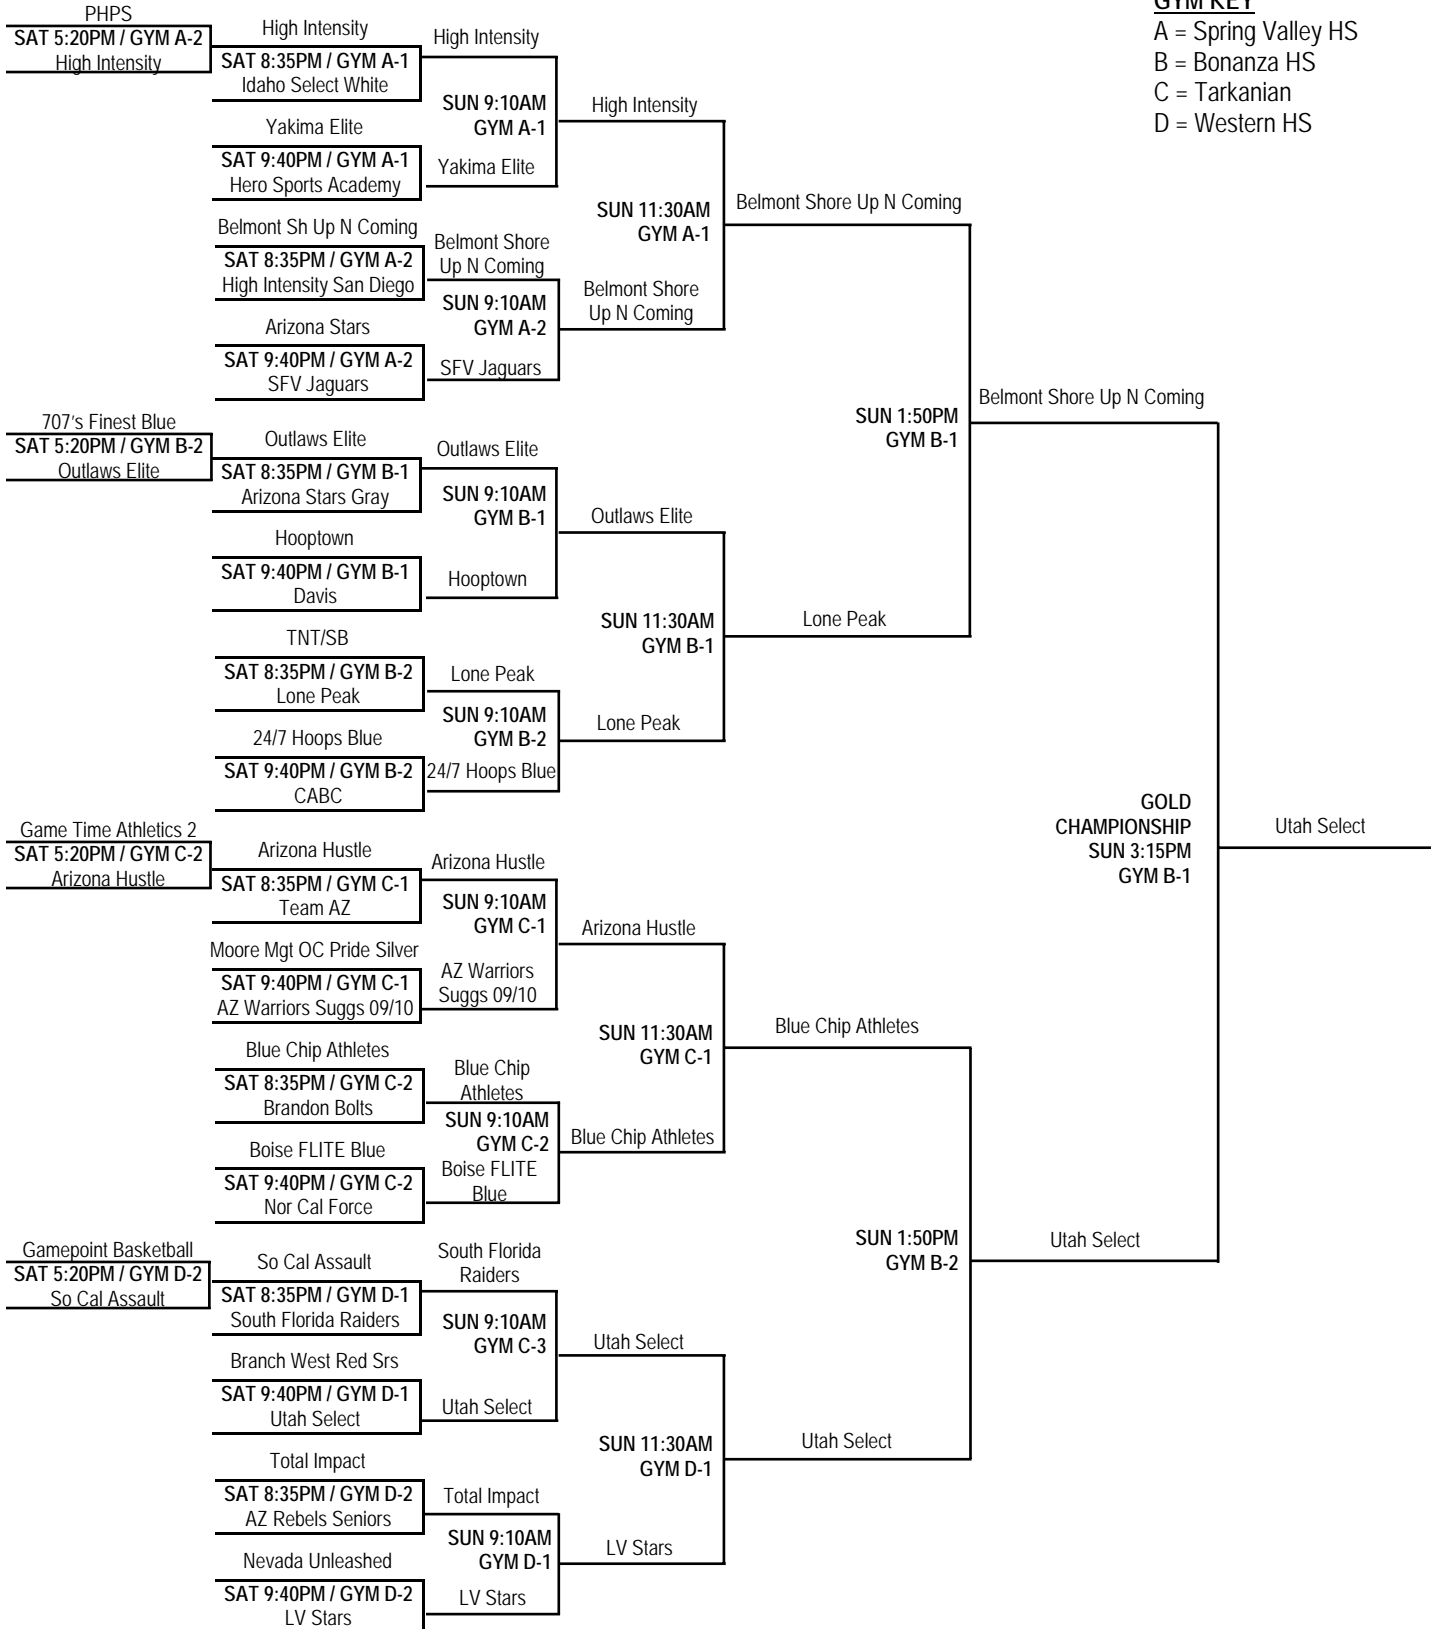

17-Under Gold Division Championship

GYM KEY

A = Spring Valley HS
B = Bonanza HS
C = Tarkanian
D = Western HS