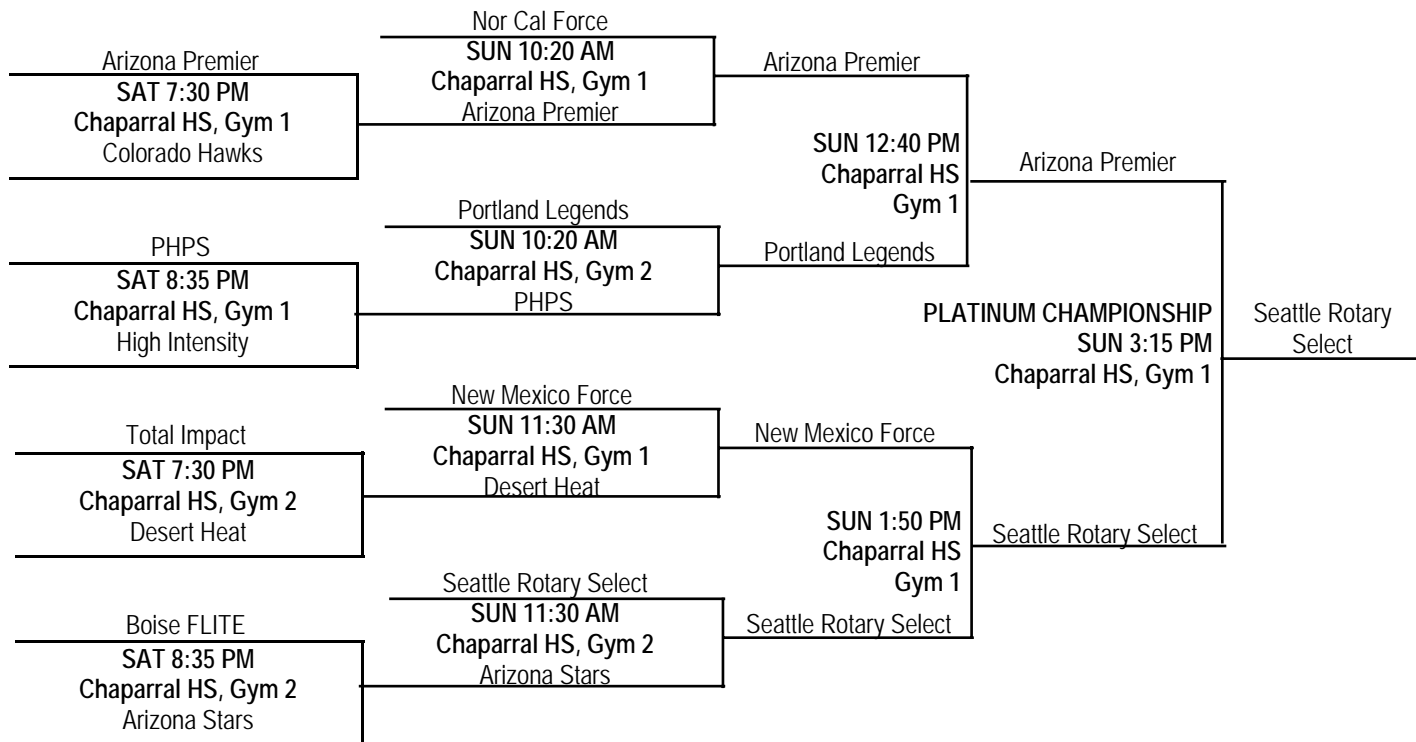

16-Under Platinum Championship