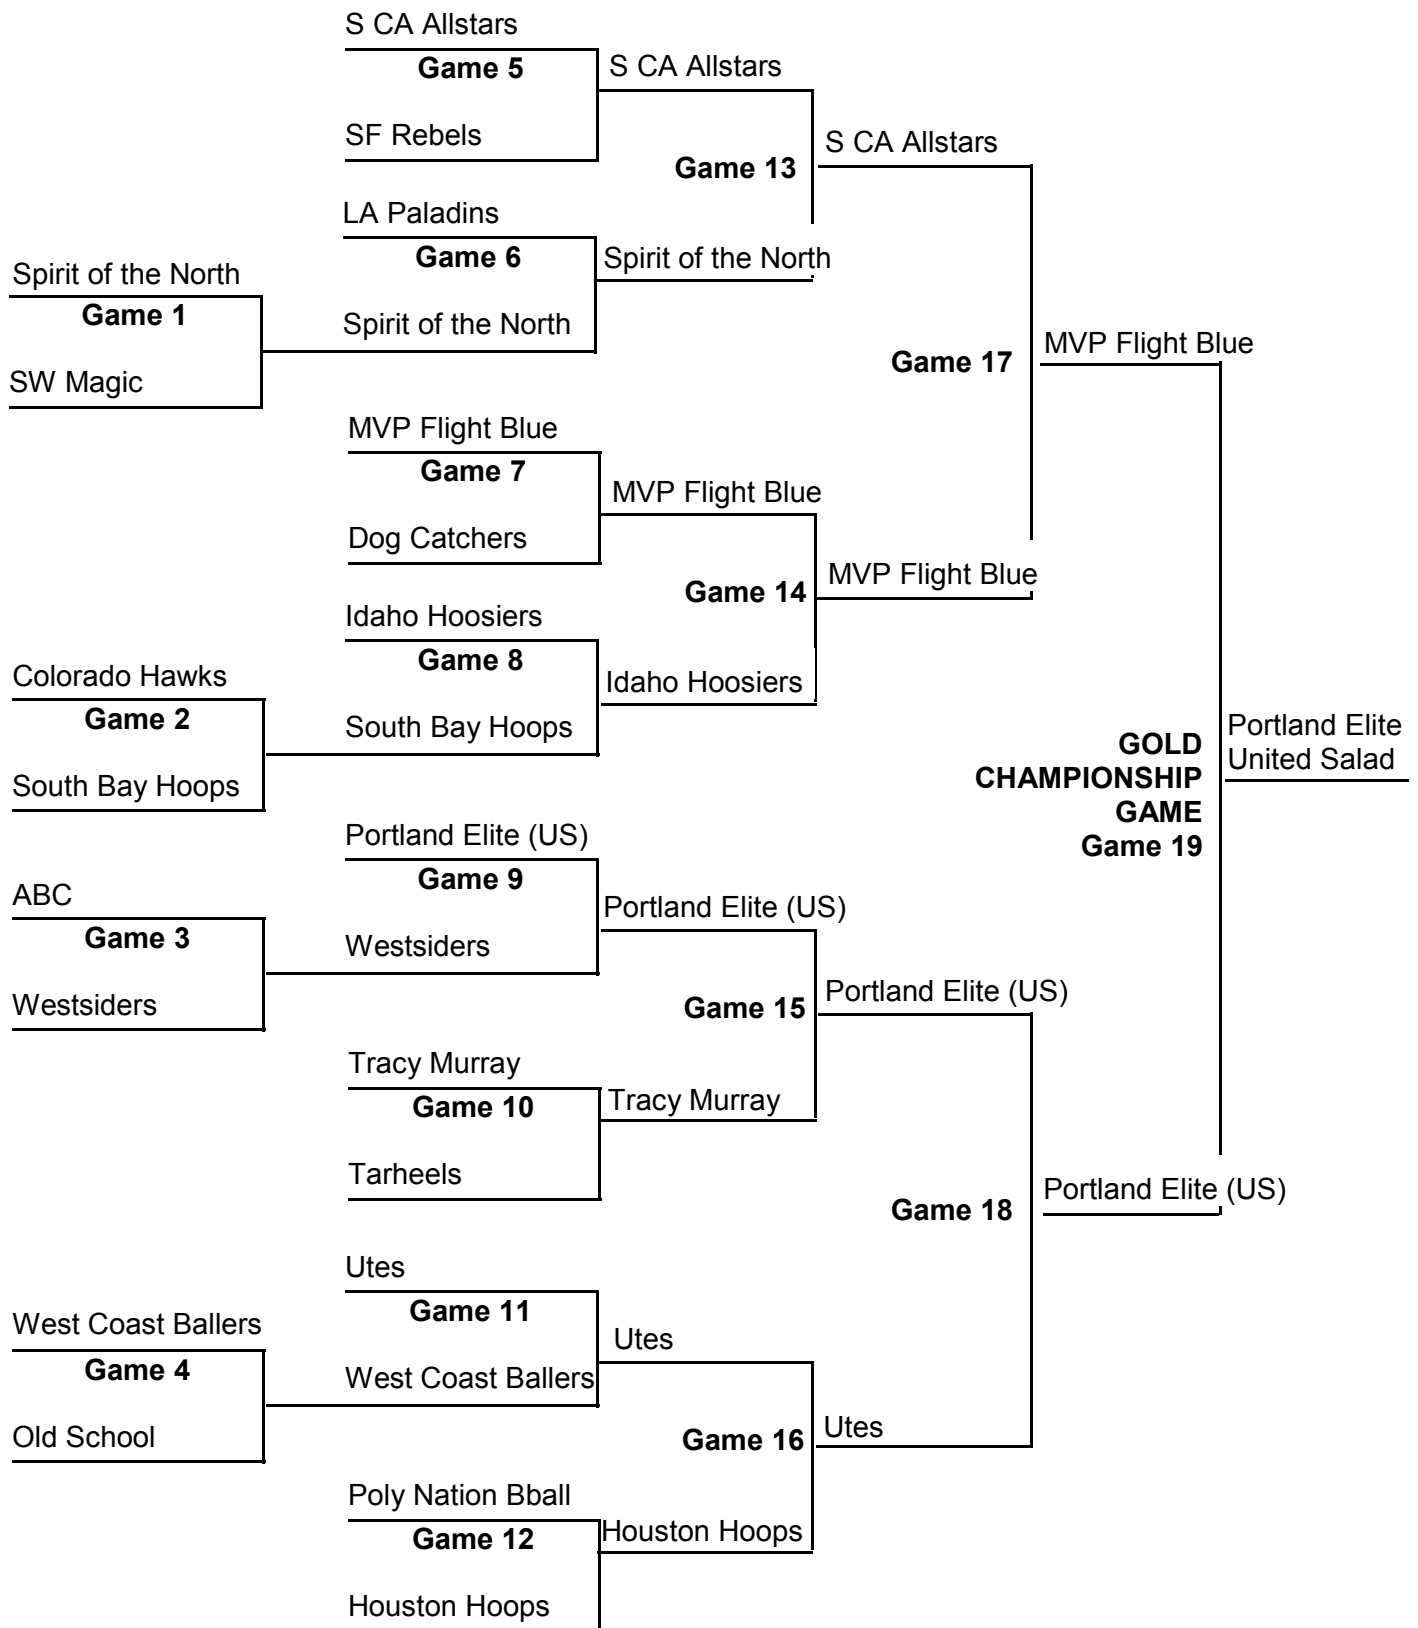

14U Boys Team Pools & Schedule

POOL A	POOL B	POOL C
1. Southern Cal Allstars 2. Poly Nation Bball (Las Vegas) 3. Bay Area Blue Devils 4. Bearcats (Utah)	1. Houston Hoops 2. SF Rebels (San Francisco) 3. Layton Academy Sports (Utah) 4. San Diego Runnin Rebels	1. Utah Fastbreak 2. Tracy Murray Allstars (Pasadena) 3. South Bay Hoops (Los Angeles) 4. School of Skillz (San Diego)
POOL D	POOL E	POOL F
1. MVP Flight Blue (CA) 2. West Coast Ballers (Los Angeles) 3. Douglas Co. Huskies (Colorado) 4. Davis (Utah)	1. Portland Elite United Salad 2. Salt Lake Rebels 3. Dog Catchers (Las Vegas) 4. Sky View (Utah)	1. Westsiders (Los Angeles) 2. Spirit of the North Blue (N. CA) 3. Idaho Hoosiers 4. And One (Utah)
POOL G	POOL H	POOL I
1. Utes (Utah) 2. SW Magic (Houston, TX) 3. LA Elite 4. MVP Flight Silver (CA)	1. Los Angeles Paladins 2. Tarheels (Utah) 3. Outlaws (Las Vegas) 4. Glendale Panthers (CA)	1. Colorado Hawks 2. Spirit of the North (N. CA) 3. El Cajon Eagles (CA) 4. Utah Eagles
	POOL J	
	1. ABC (Los Angeles) 2. AK Ballers (Alaska) 3. Old School (Utah) 4. Team Swish (Los Angeles)	

14U Boys Division Championship Round Schedule

SATURDAY, APRIL 19, 2003 PALO VERDE HIGH SCHOOL GOLD BRACKET

Time	Small Gym	Big Gym
8:00 am	Game 1	Game 2
9:10 am	Game 3	Game 4
10:20 am	Game 8	Game 7
11:30 am	Game 9	Game 10
12:40 pm	Game 6	Game 5
1:50 pm	Game 11	Game 12
3:00 pm	Game 14	Game 13
4:10 pm	Game 16	Game 15
5:20 pm	Game 18	Game 17
7:00 pm	GOLD CHAMPIONSHIP Game 19 (Big)	

SATURDAY, APRIL 19, 2003 CENTENNIAL HIGH SCHOOL SILVER BRACKET

Time	Small Gym	Big Gym
8:00 am	Game 20	Game 21
9:10 am	Game 22	Game 23
10:20 am	Game 27	Game 26
11:30 am	Game 28	Game 29
12:40 pm	Game 25	Game 24
1:50 pm	Game 30	Game 31
3:00 pm	Game 33	Game 32
4:10 pm	Game 35	Game 34
5:20 pm	Game 37	Game 36
7:00 pm	SILVER CHAMPIONSHIP Game 38 (Big)	

14U Boys Championship Bracket - Gold

14U Boys Championship Bracket - Silver