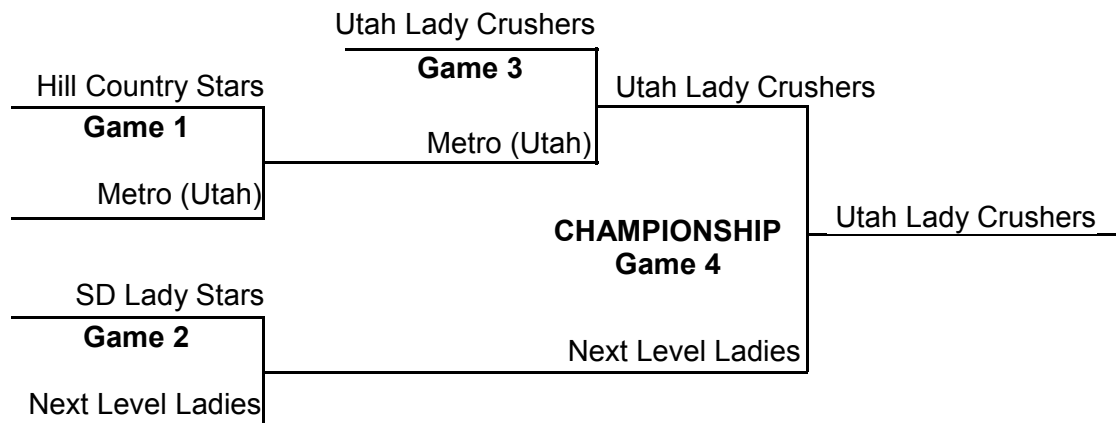

13U Girls Team Pool Play Schedule

TEAMS
1. Hill Country Stars (Texas)
2. Metro (South Jordan, Utah)
3. Next Level Ladies (Sacramento, California)
4. San Diego Lady Stars (California)
5. Utah Lady Crushers (Murray, Utah)

FRIDAY, APRIL 18, 2003 CALVARY CHAPEL	
Time	Teams
9:10 am	3 vs. 4 (64-55)
10:20 am	5 vs. 2 (45-14)
11:30 am	3 vs. 1 (44-22)

CHAMPIONSHIP ROUND SATURDAY, APRIL 19, 2003	
Time	Game / Location
3:00 pm	Game 1 / Christ the King
4:10 pm	Game 2 / Calvary Chapel
5:20 pm	Game 3 / Calvary Chapel
6:30 pm	CHAMPIONSHIP Game 4 / Calvary Chapel