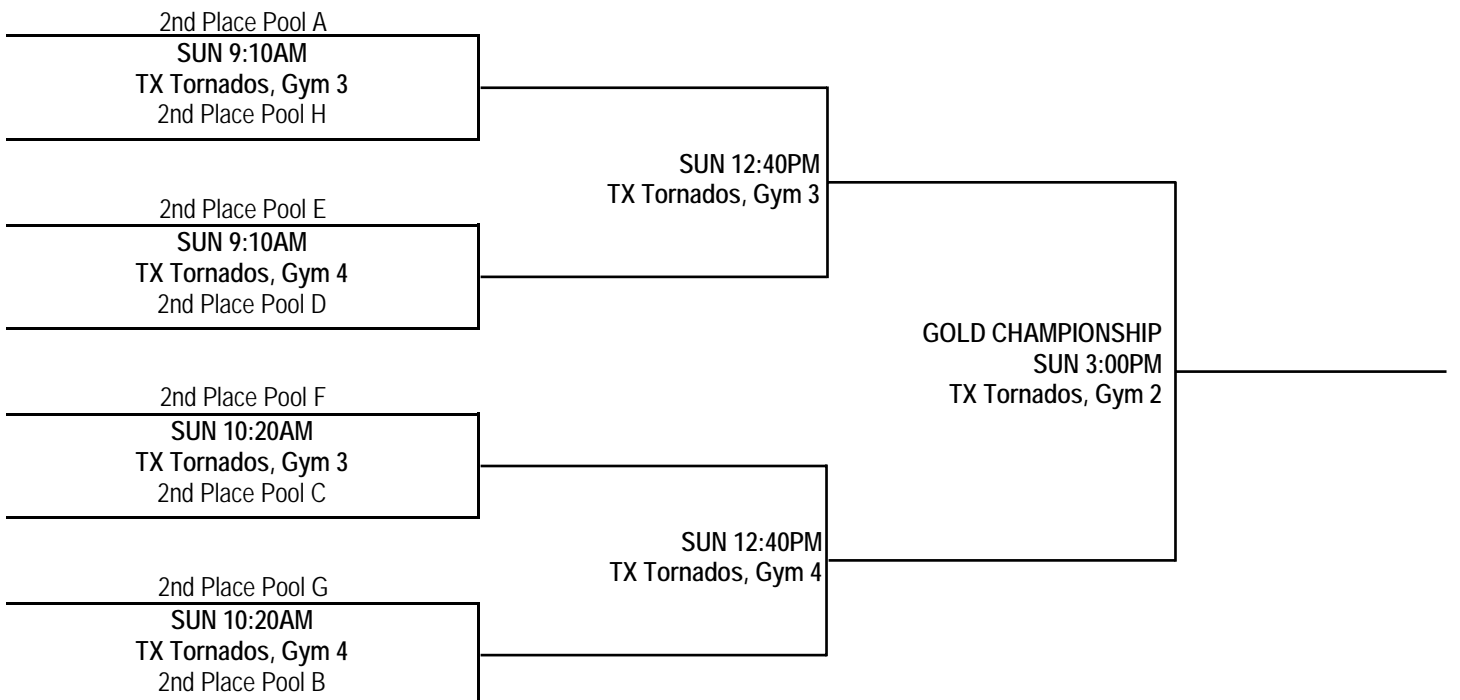

Varsity Girls Gold Division Championship