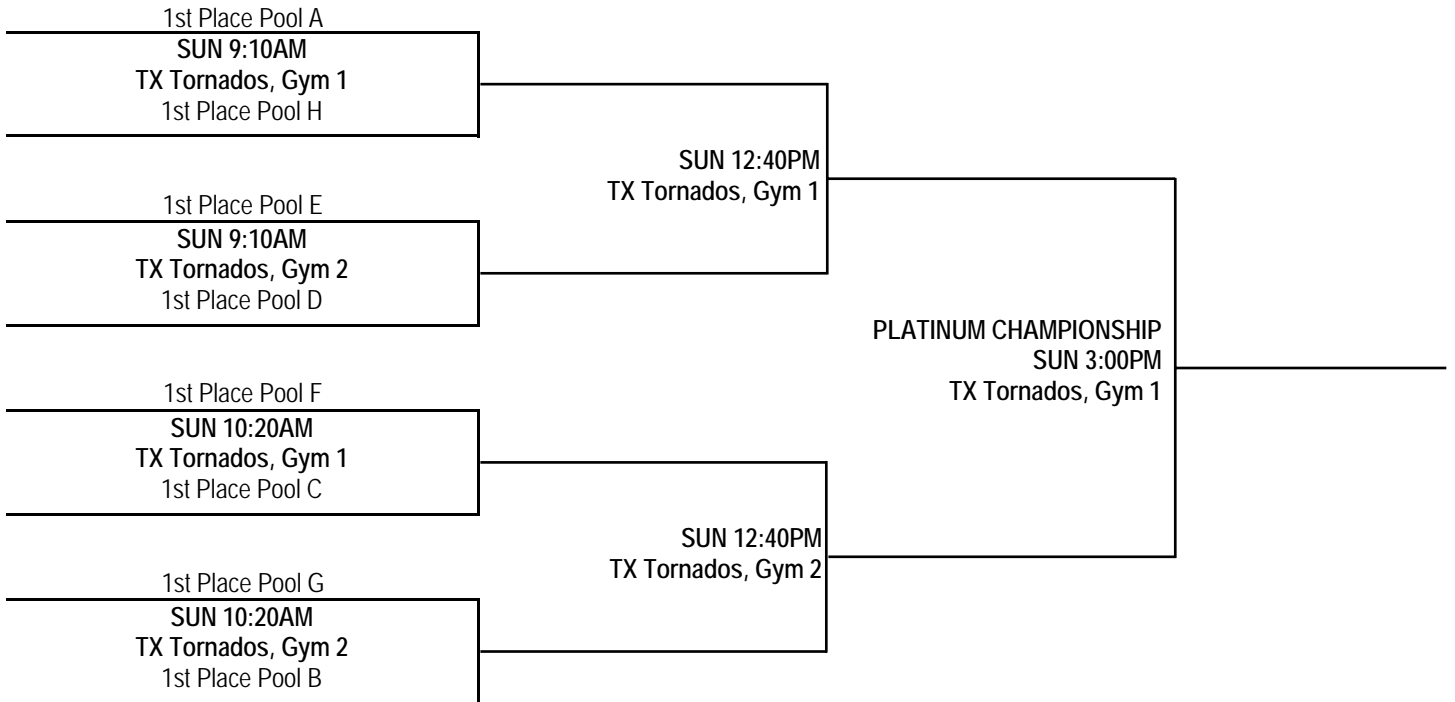

# Varsity Girls Pools & Pool Play Schedule

<b>POOL A</b>	<b>POOL B</b>	<b>POOL C</b>
1. D Nice Basketball All Stars (TX) 2. Lady Cardinals (TX) 3. Team Ft. Worth Gray (TX)	1. Houston Hoops (TX) 2. BCS Elite (TX) 3. Mississippi Lady Warriors 2	1. Pumas Basketball (MO) 2. JC Hoopsters (TX) 3. Houston Lady Flight (TX)
<b>POOL D</b>	<b>POOL E</b>	<b>POOL F</b>
1. Mississippi Lady Warriors 1 2. Push the Rock (TX) 3. H Town Souljahz Black (TX)	1. Team Ft. Worth Black (TX) 2. Houston Blazers (TX) 3. Texas Showtime	1. Alabama Terriers 2. Team Ft. Worth Blue (TX) 3. H Town Souljahz Green (TX)
<b>POOL G</b>	<b>POOL H</b>	
1. Lady Blue Raiders (TX) 2. Angleton Lady Cats Elite (TX) 3. South Texas Hoyas	1. Texas Proteges 2. TNT Express (TX) 3. Houston Angels (TX)	

**Saturday, April 19, 2008**  
**TEXAS TORNADOS TRAINING FACILITY**

<i>Time</i>	<i>Gym 1</i>	<i>Gym 2</i>	<i>Gym 3</i>	<i>Gym 4</i>
<b>9:10 am</b>	A1 vs A3	D1 vs D3	F1 vs F3	G1 vs G3
<b>10:20 am</b>	B1 vs B3	C1 vs C3	E1 vs E3	H1 vs H3
<b>11:30 am</b>	—	—	—	—
<b>12:40 pm</b>	A3 vs A2	D3 vs D2	F3 vs F2	G3 vs G2
<b>1:50 pm</b>	B3 vs B2	C3 vs C2	E3 vs E2	H3 vs H2
<b>3:00 pm</b>	—	—	—	—
<b>4:10 pm</b>	A2 vs A1	D2 vs D1	F2 vs F1	G2 vs G1
<b>5:20 pm</b>	B2 vs B1	C2 vs C1	E2 vs E1	H2 vs H1

# Varsity Girls Platinum Division Championship