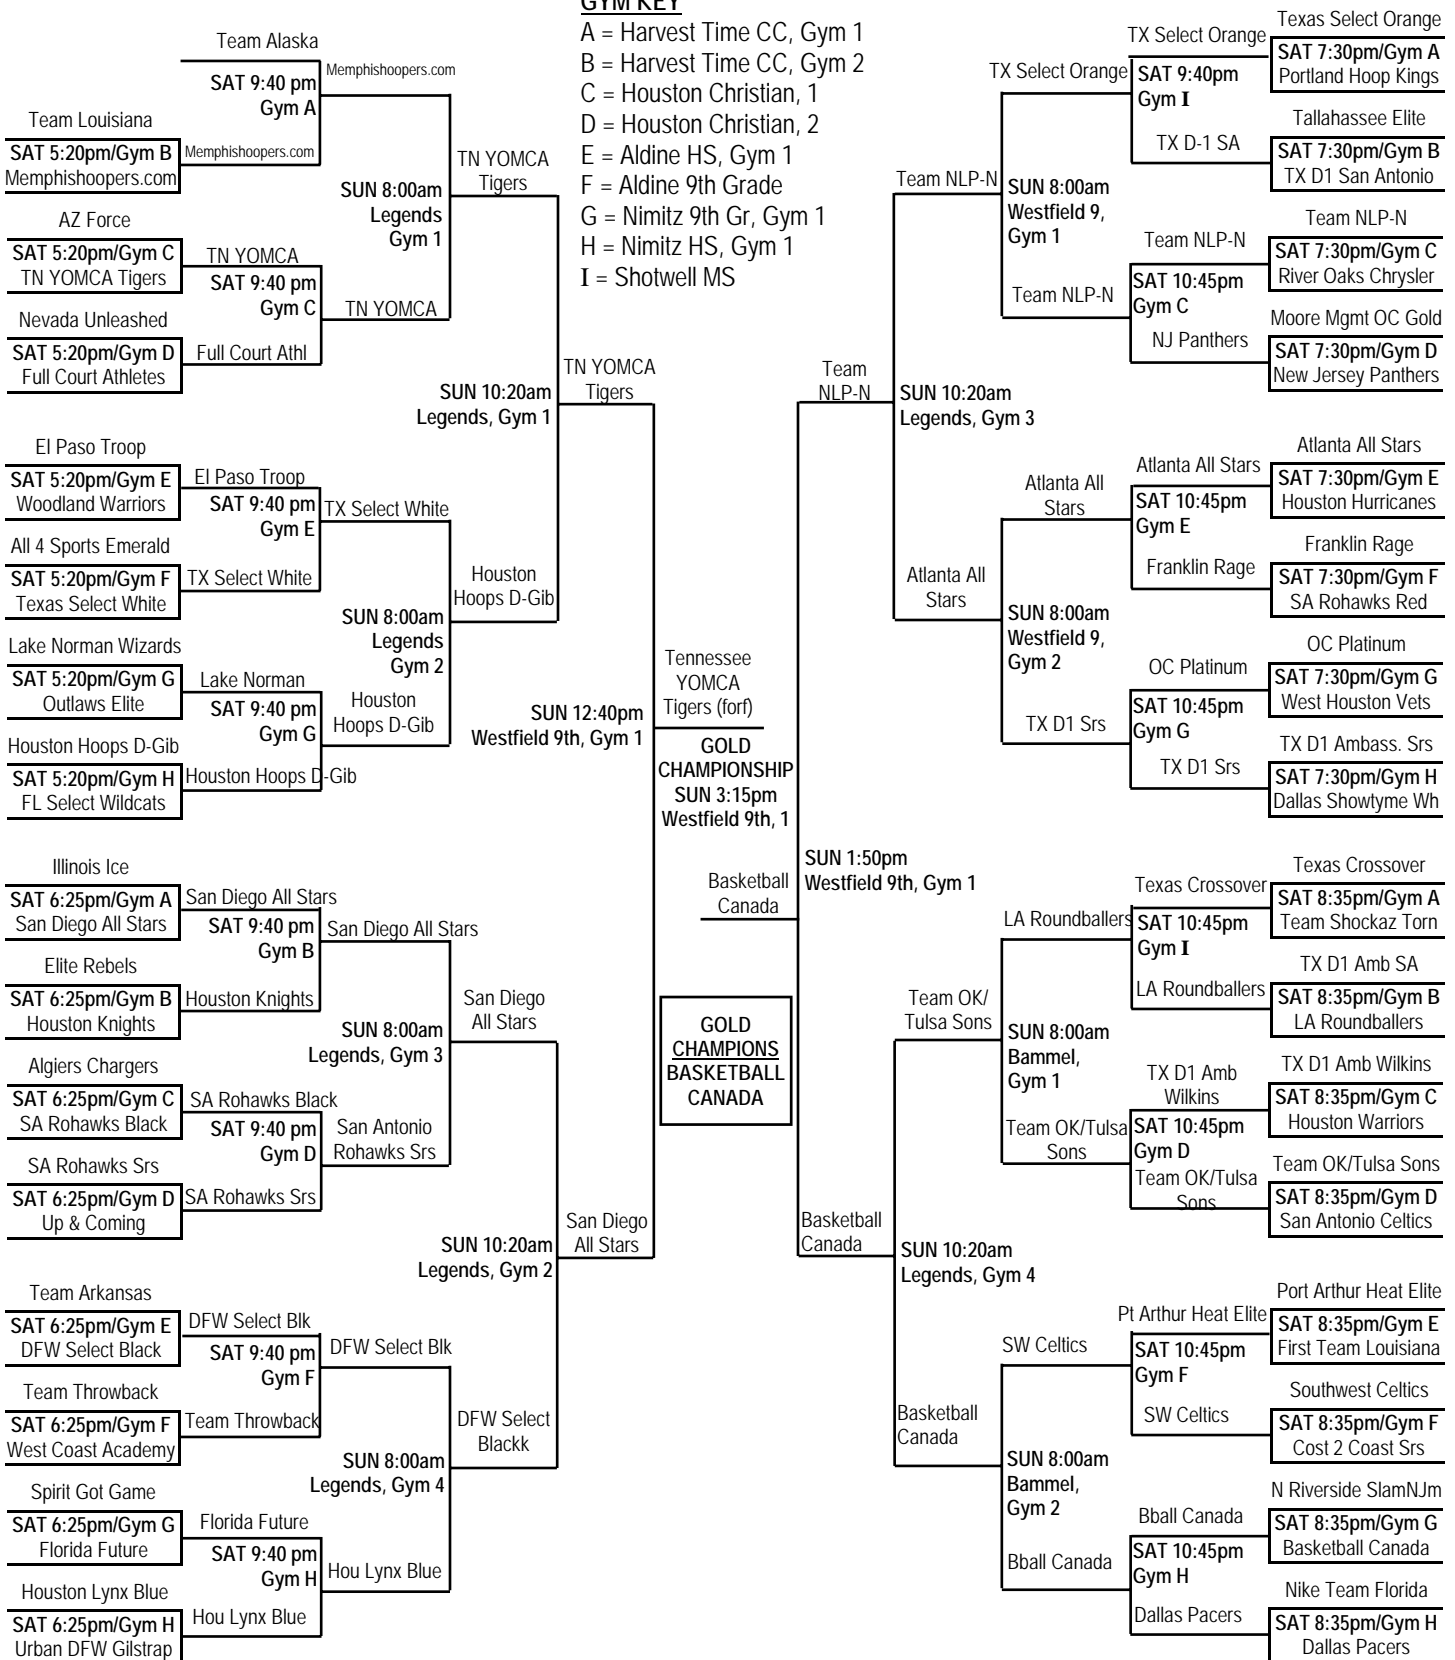

## GYM KEY

- A = Legends, Gym 1
- B = Legends, Gym 2
- C = Legends, Gym 3
- D = Legends, Gym 4
- E = Westfield 9th Gr, Gym 1
- F = Westfield 9th Gr, Gym 2
- G = Bammel, Gym 1
- H = Bammel, Gym 2

# 17-Under Gold Division Championship

## GYM KEY

- A = Harvest Time CC, Gym 1
- B = Harvest Time CC, Gym 2
- C = Houston Christian, 1
- D = Houston Christian, 2
- E = Aldine HS, Gym 1
- F = Aldine 9th Grade
- G = Nimitz 9th Gr, Gym 1
- H = Nimitz HS, Gym 1
- I = Shotwell MS