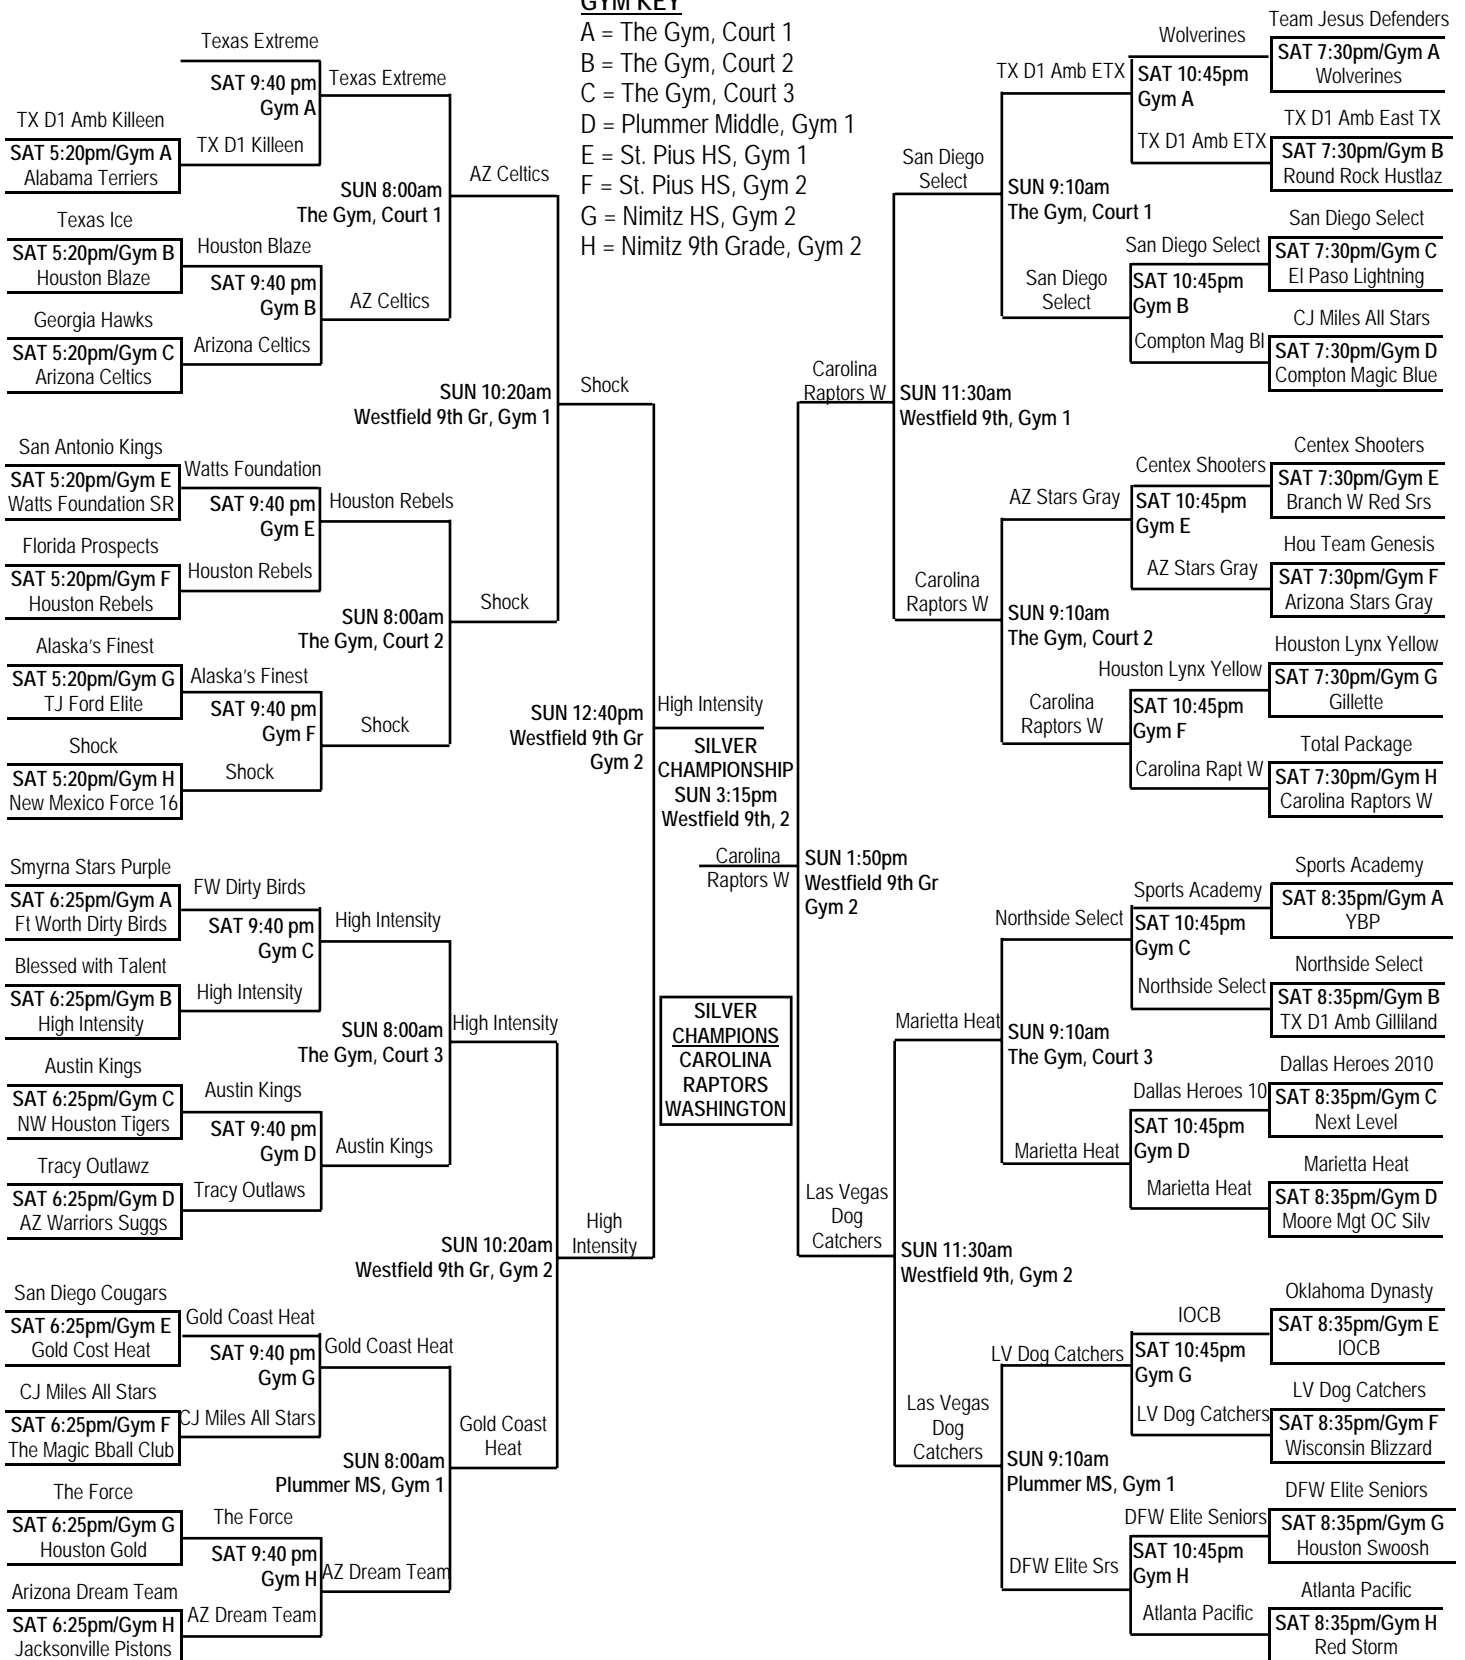

17-Under Silver Division Championship

GYM KEY

- A = The Gym, Court 1
- B = The Gym, Court 2
- C = The Gym, Court 3
- D = Plummer Middle, Gym 1
- E = St. Pius HS, Gym 1
- F = St. Pius HS, Gym 2
- G = Nimitz HS, Gym 2
- H = Nimitz 9th Grade, Gym 2