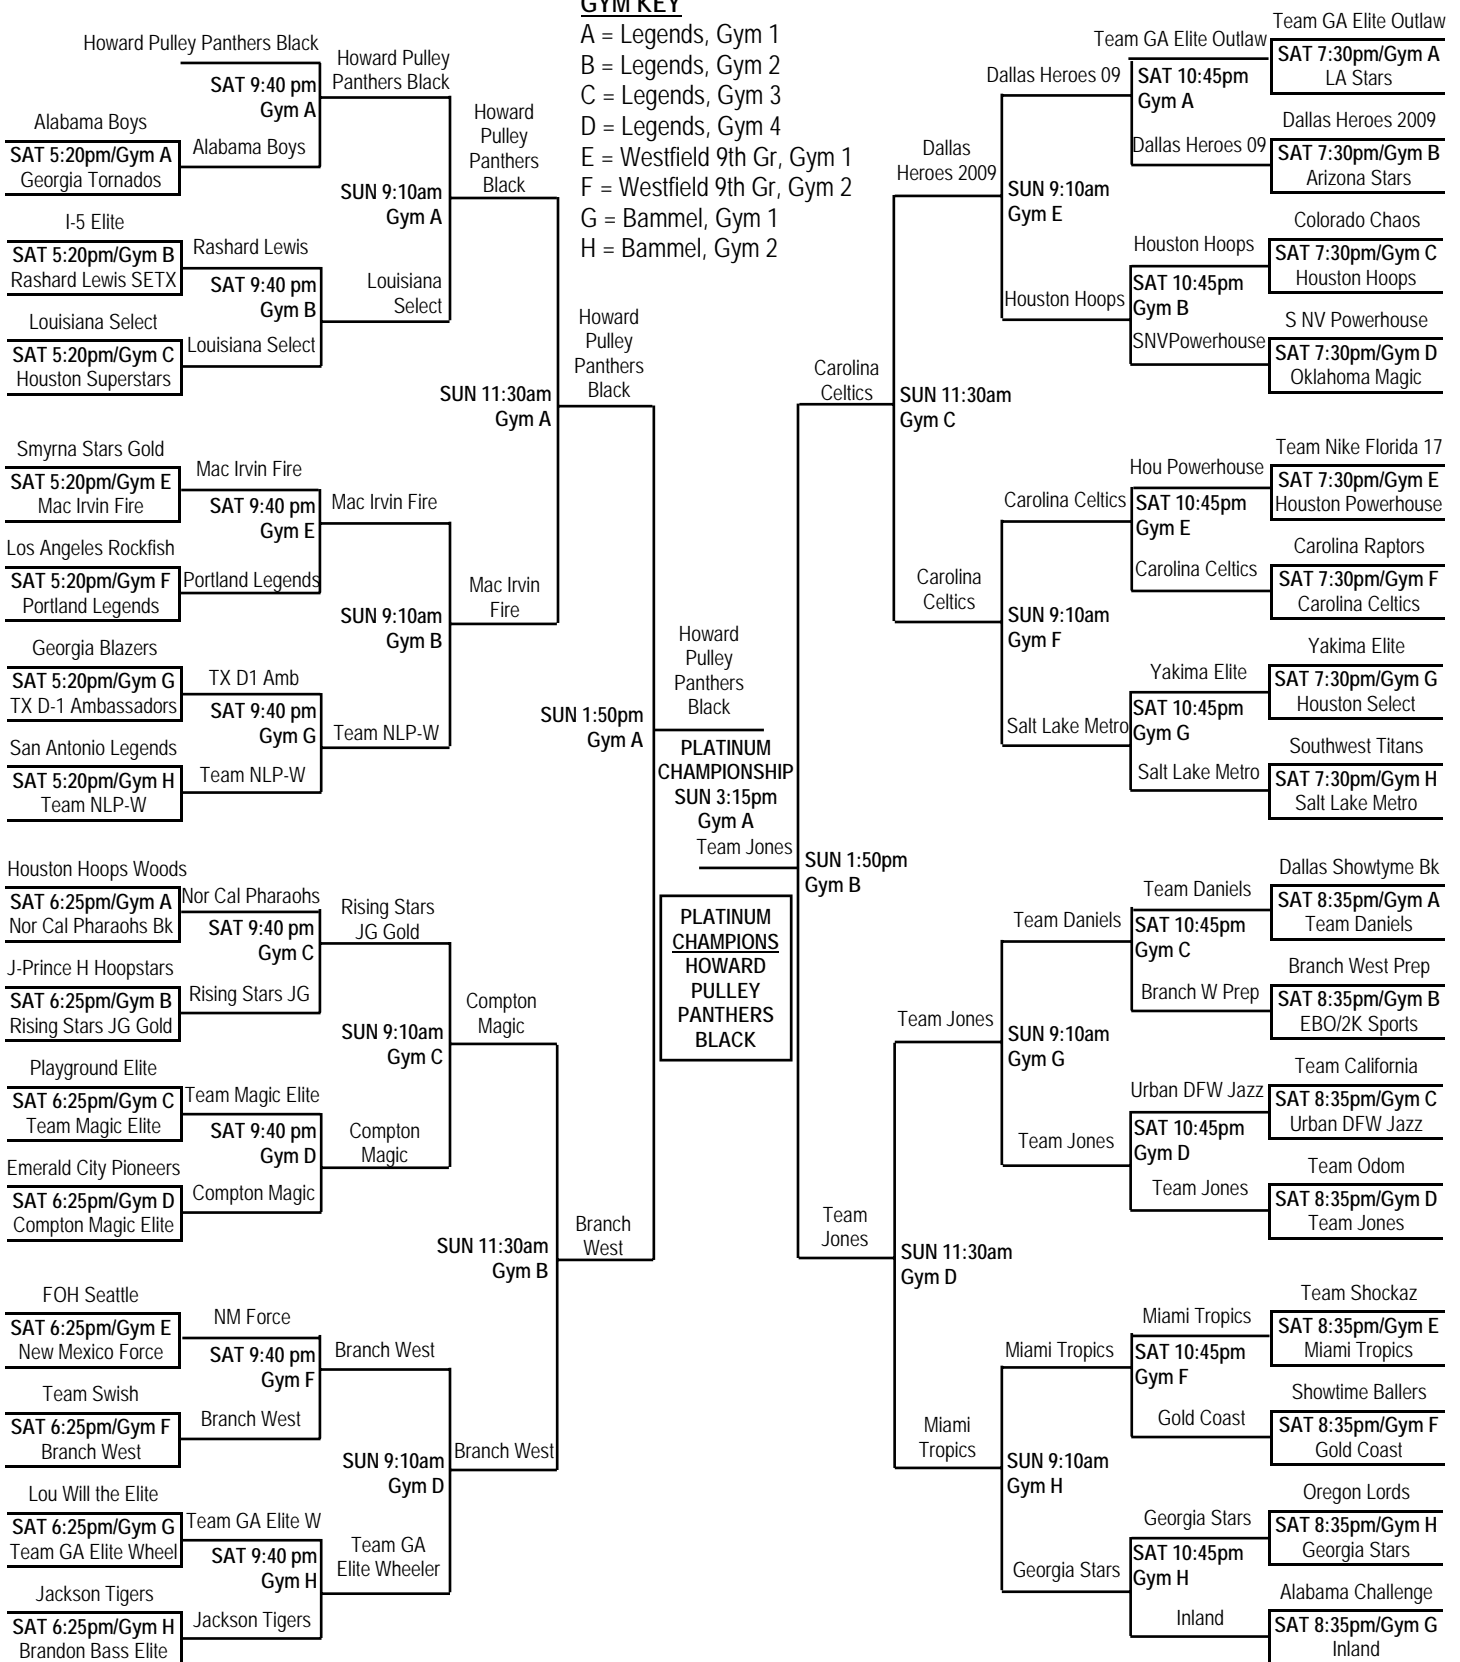

# 17-Under Platinum Division Championship

## GYM KEY

- A = Legends, Gym 1
- B = Legends, Gym 2
- C = Legends, Gym 3
- D = Legends, Gym 4
- E = Westfield 9th Gr, Gym 1
- F = Westfield 9th Gr, Gym 2
- G = Bammel, Gym 1
- H = Bammel, Gym 2