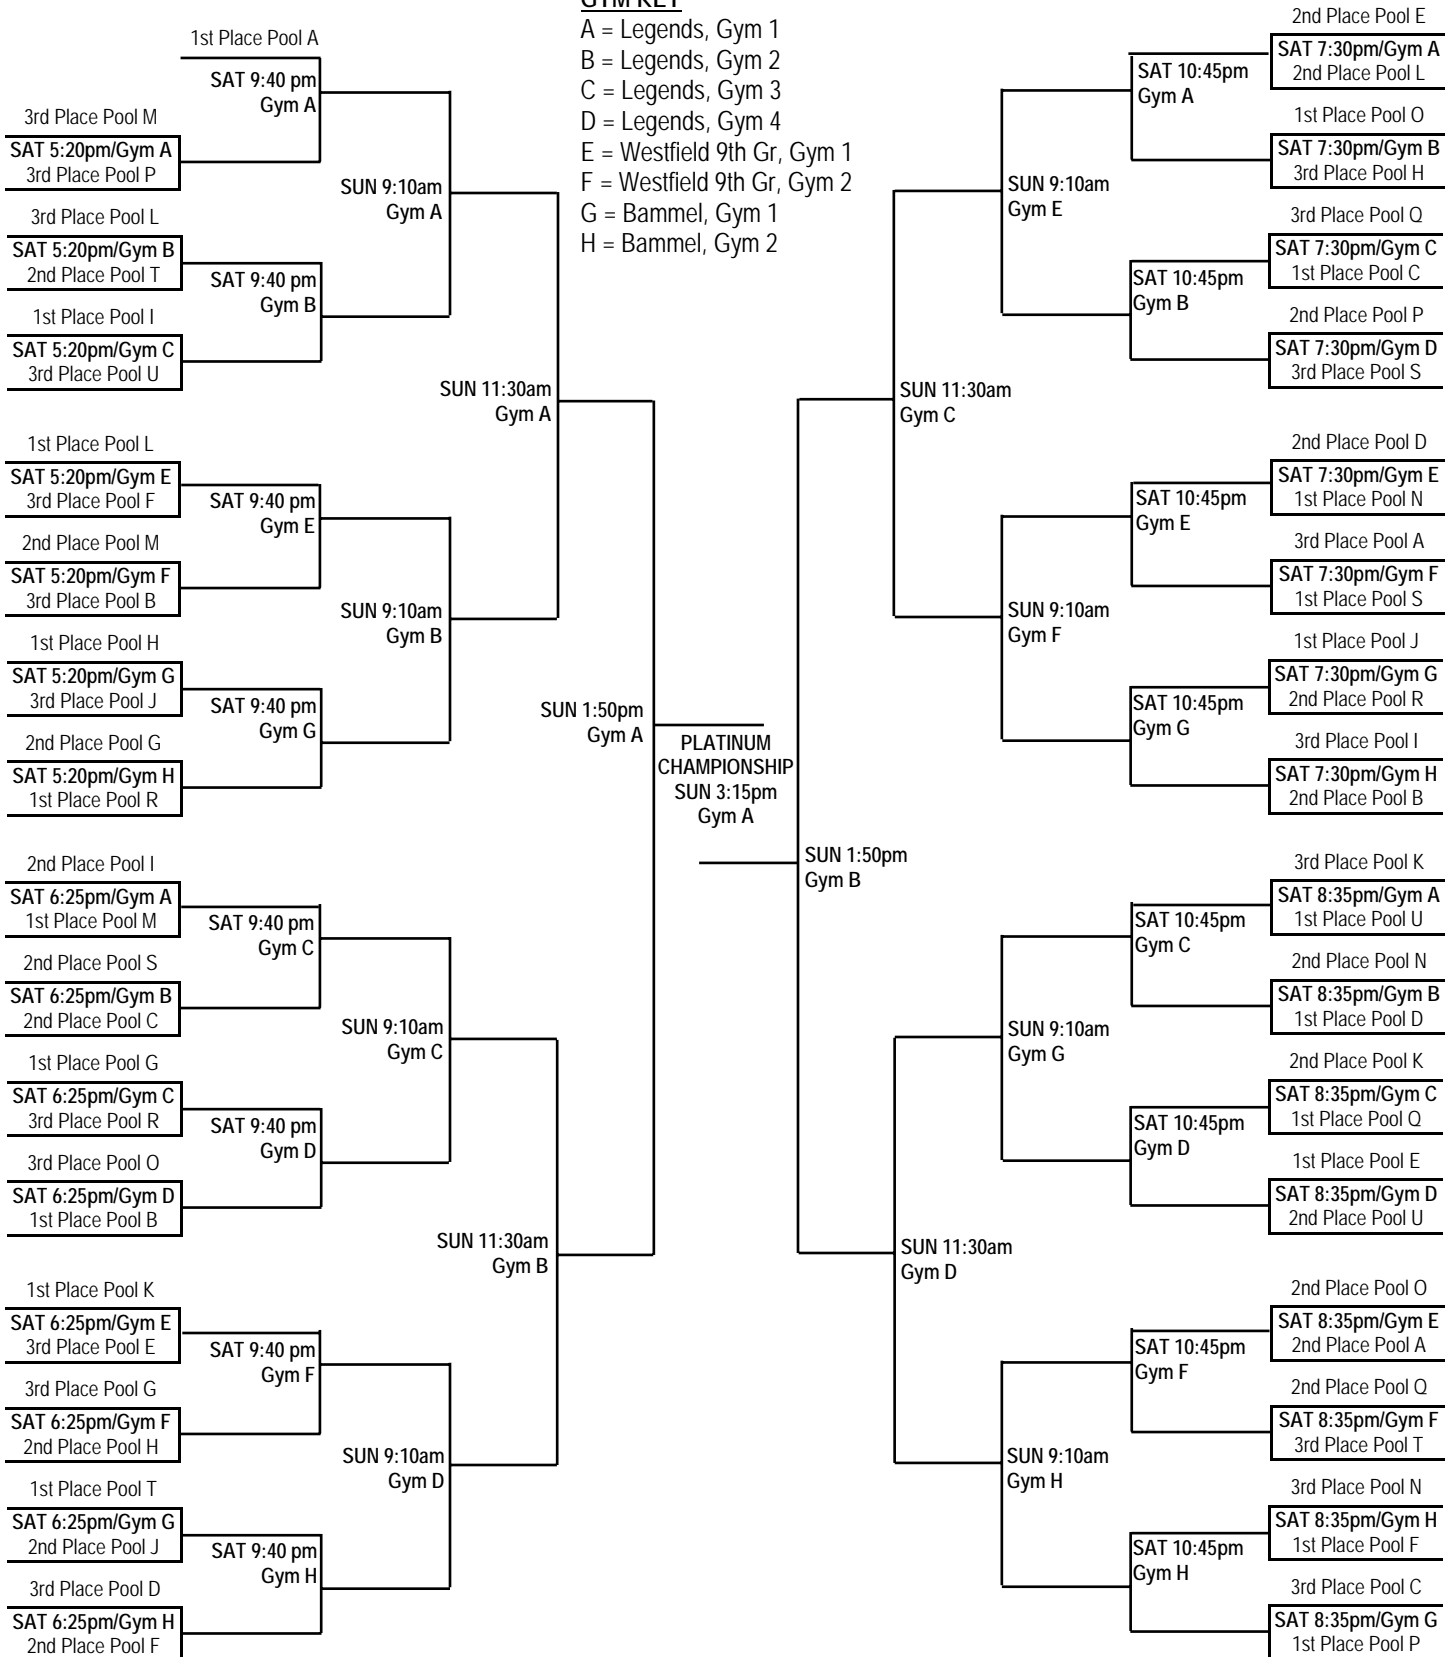

17-Under Platinum Division Championship

GYM KEY

- A = Legends, Gym 1
- B = Legends, Gym 2
- C = Legends, Gym 3
- D = Legends, Gym 4
- E = Westfield 9th Gr, Gym 1
- F = Westfield 9th Gr, Gym 2
- G = Bammel, Gym 1
- H = Bammel, Gym 2