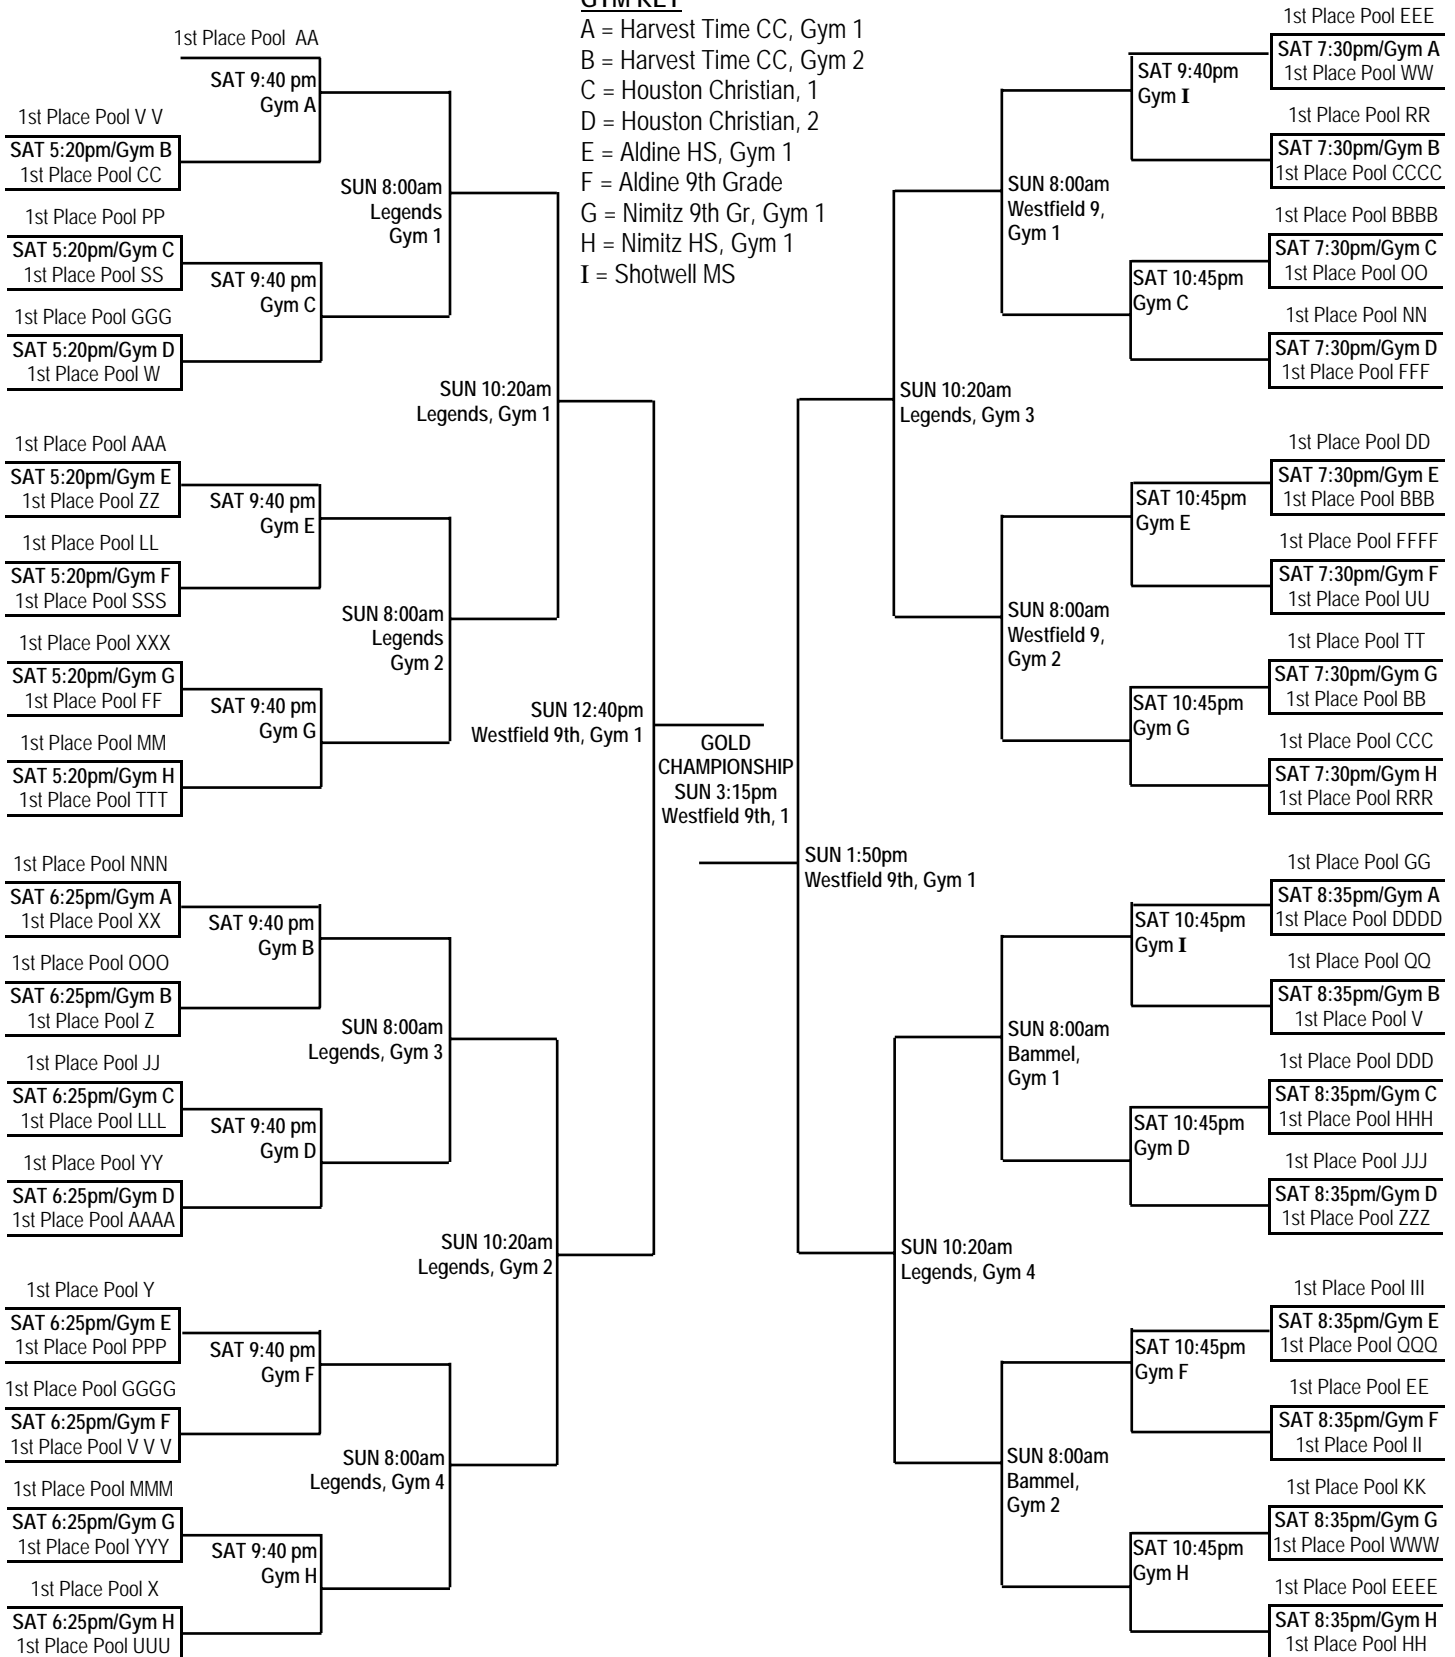

17-Under Gold Division Championship

GYM KEY

A = Harvest Time CC, Gym 1
B = Harvest Time CC, Gym 2
C = Houston Christian, 1
D = Houston Christian, 2
E = Aldine HS, Gym 1
F = Aldine HS, Gym 2
G = Nimitz 9th Gr, Gym 1
H = Nimitz HS, Gym 1
I = Shotwell MS