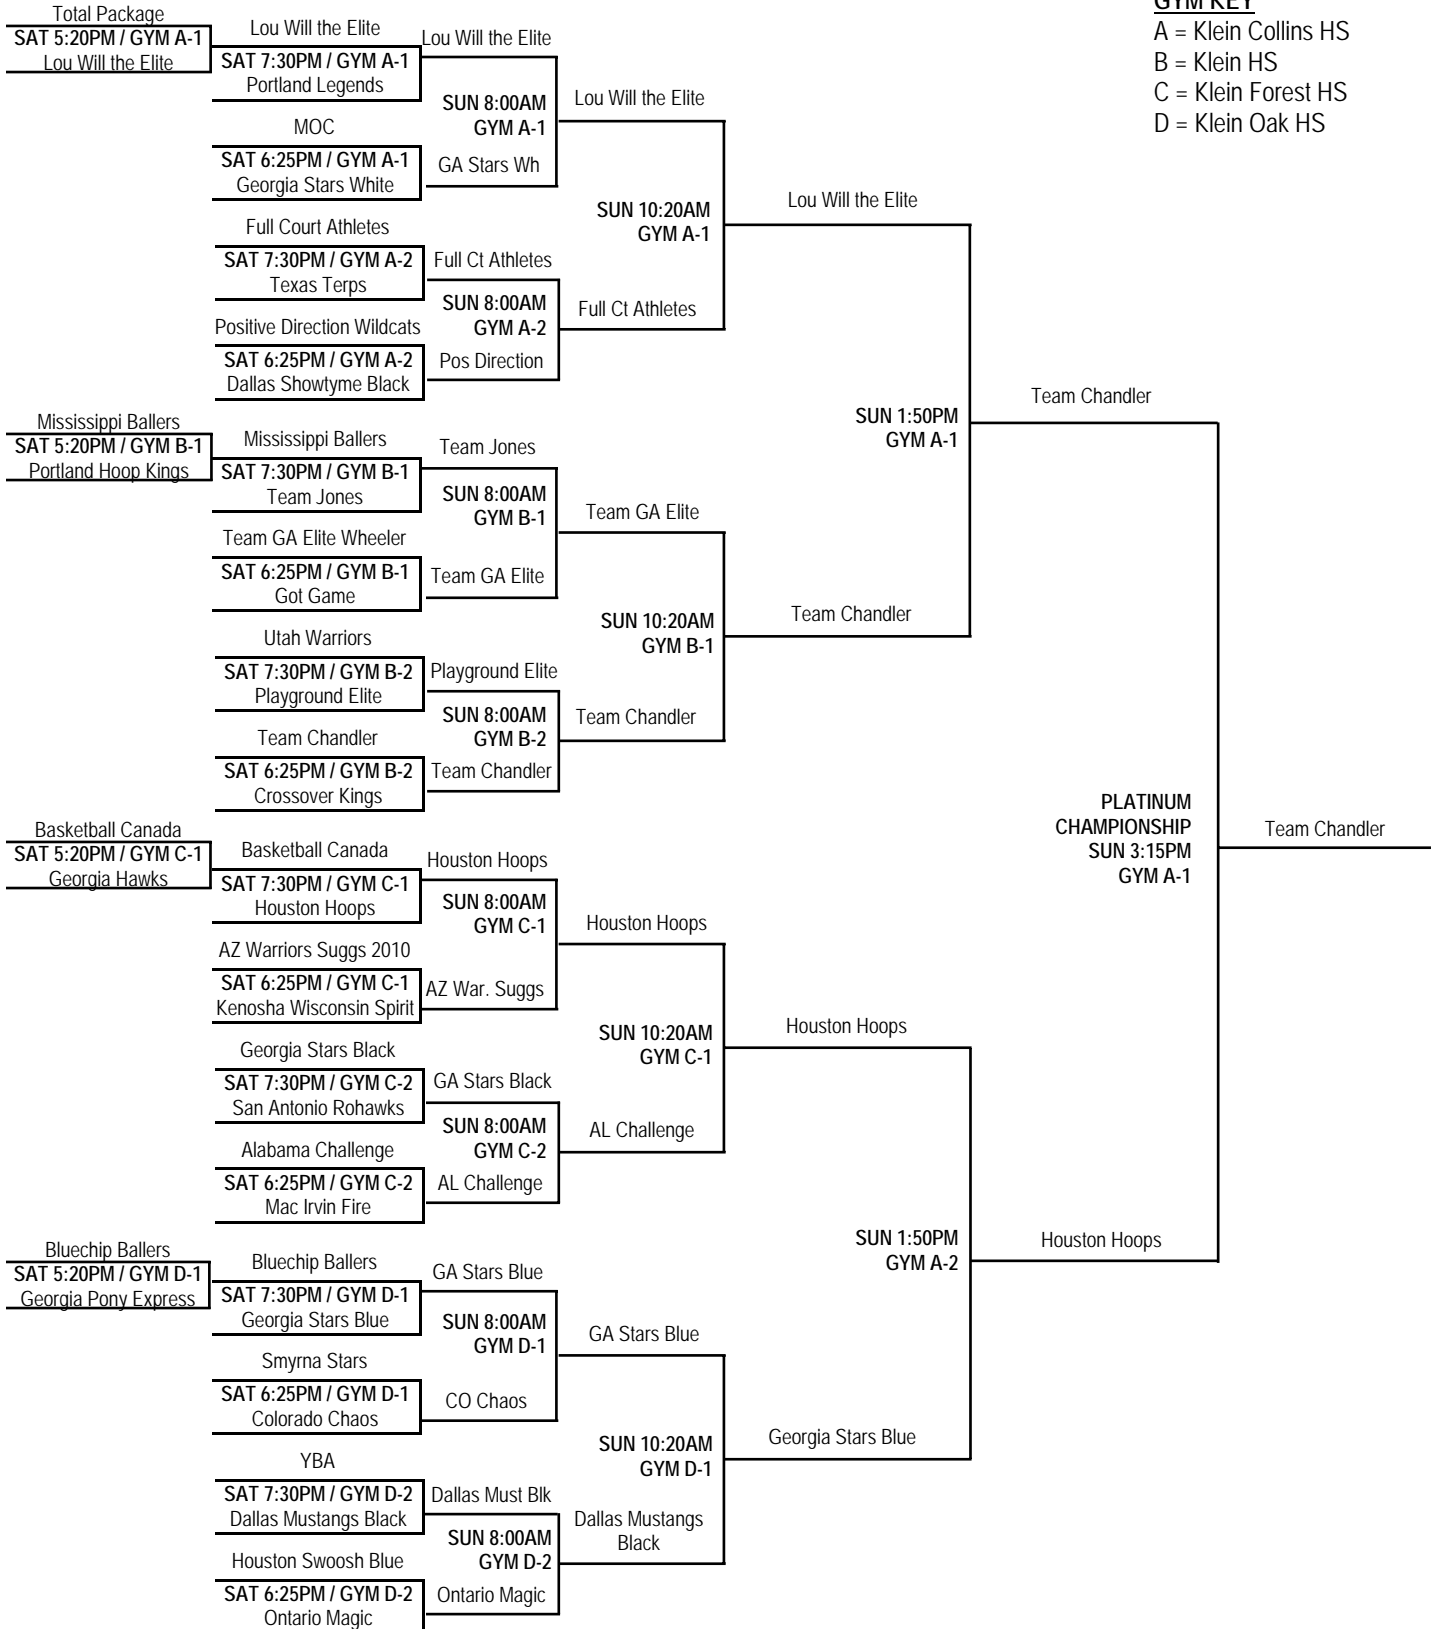

16-Under Platinum Championship

GYM KEY

A = Klein Collins HS
 B = Klein HS
 C = Klein Forest HS
 D = Klein Oak HS

16-Under Gold Championship

GYM KEY

A = Klein Collins HS
 B = Klein HS
 C = Klein Forest HS
 D = Klein Oak HS

16-Under Silver Championship

GYM KEY

A = Klein Collins HS
 B = Klein HS
 C = Klein Forest HS
 D = Klein Oak HS
 E = Hildebrandt
 F = Schindewolfe