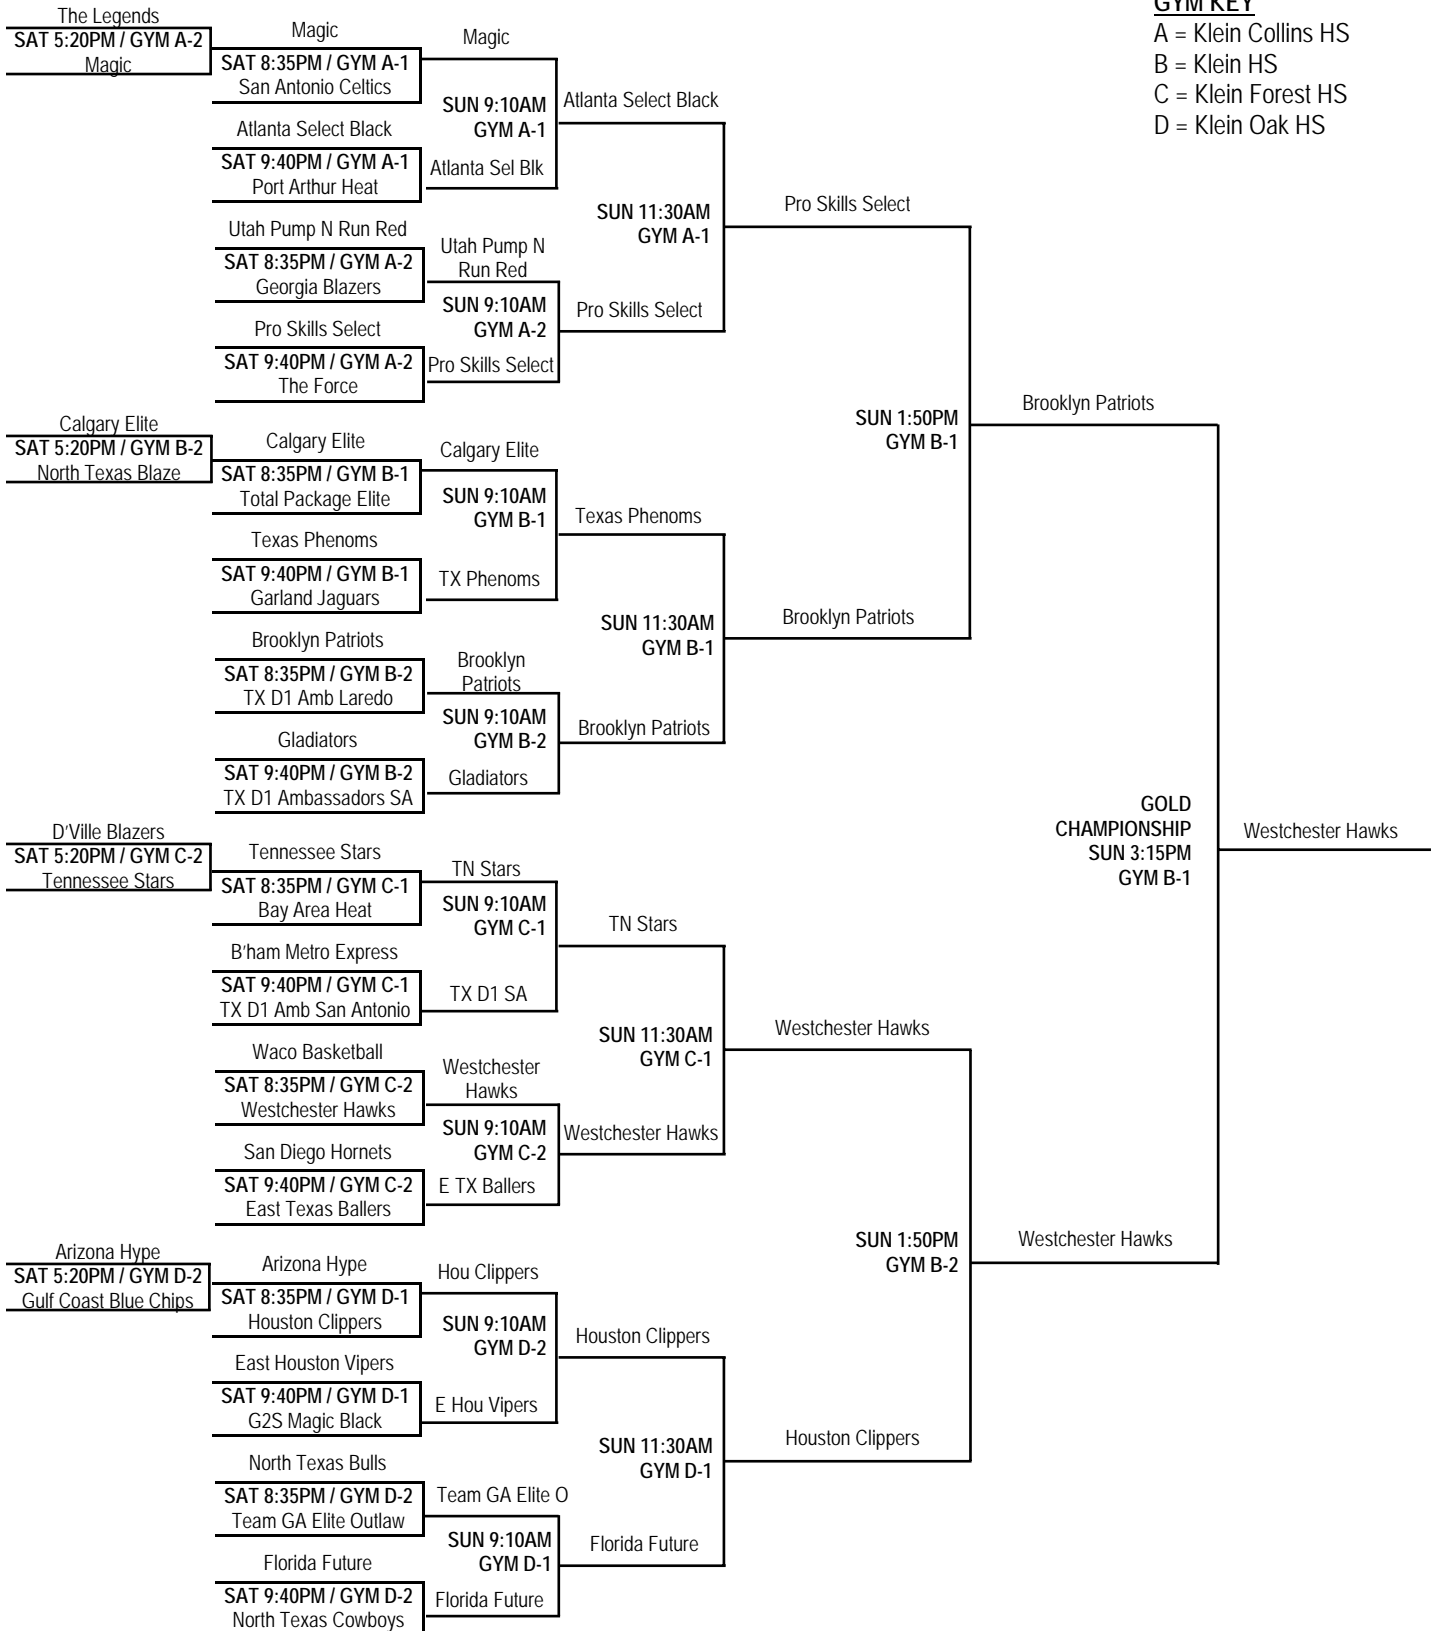

16-Under Platinum Championship

GYM KEY

A = Klein Collins HS
 B = Klein HS
 C = Klein Forest HS
 D = Klein Oak HS

16-Under Gold Championship

GYM KEY

A = Klein Collins HS
 B = Klein HS
 C = Klein Forest HS
 D = Klein Oak HS

16-Under Silver Championship

GYM KEY

A = Klein Collins HS
 B = Klein HS
 C = Klein Forest HS
 D = Klein Oak HS
 E = Hildebrandt
 F = Schindewolfe