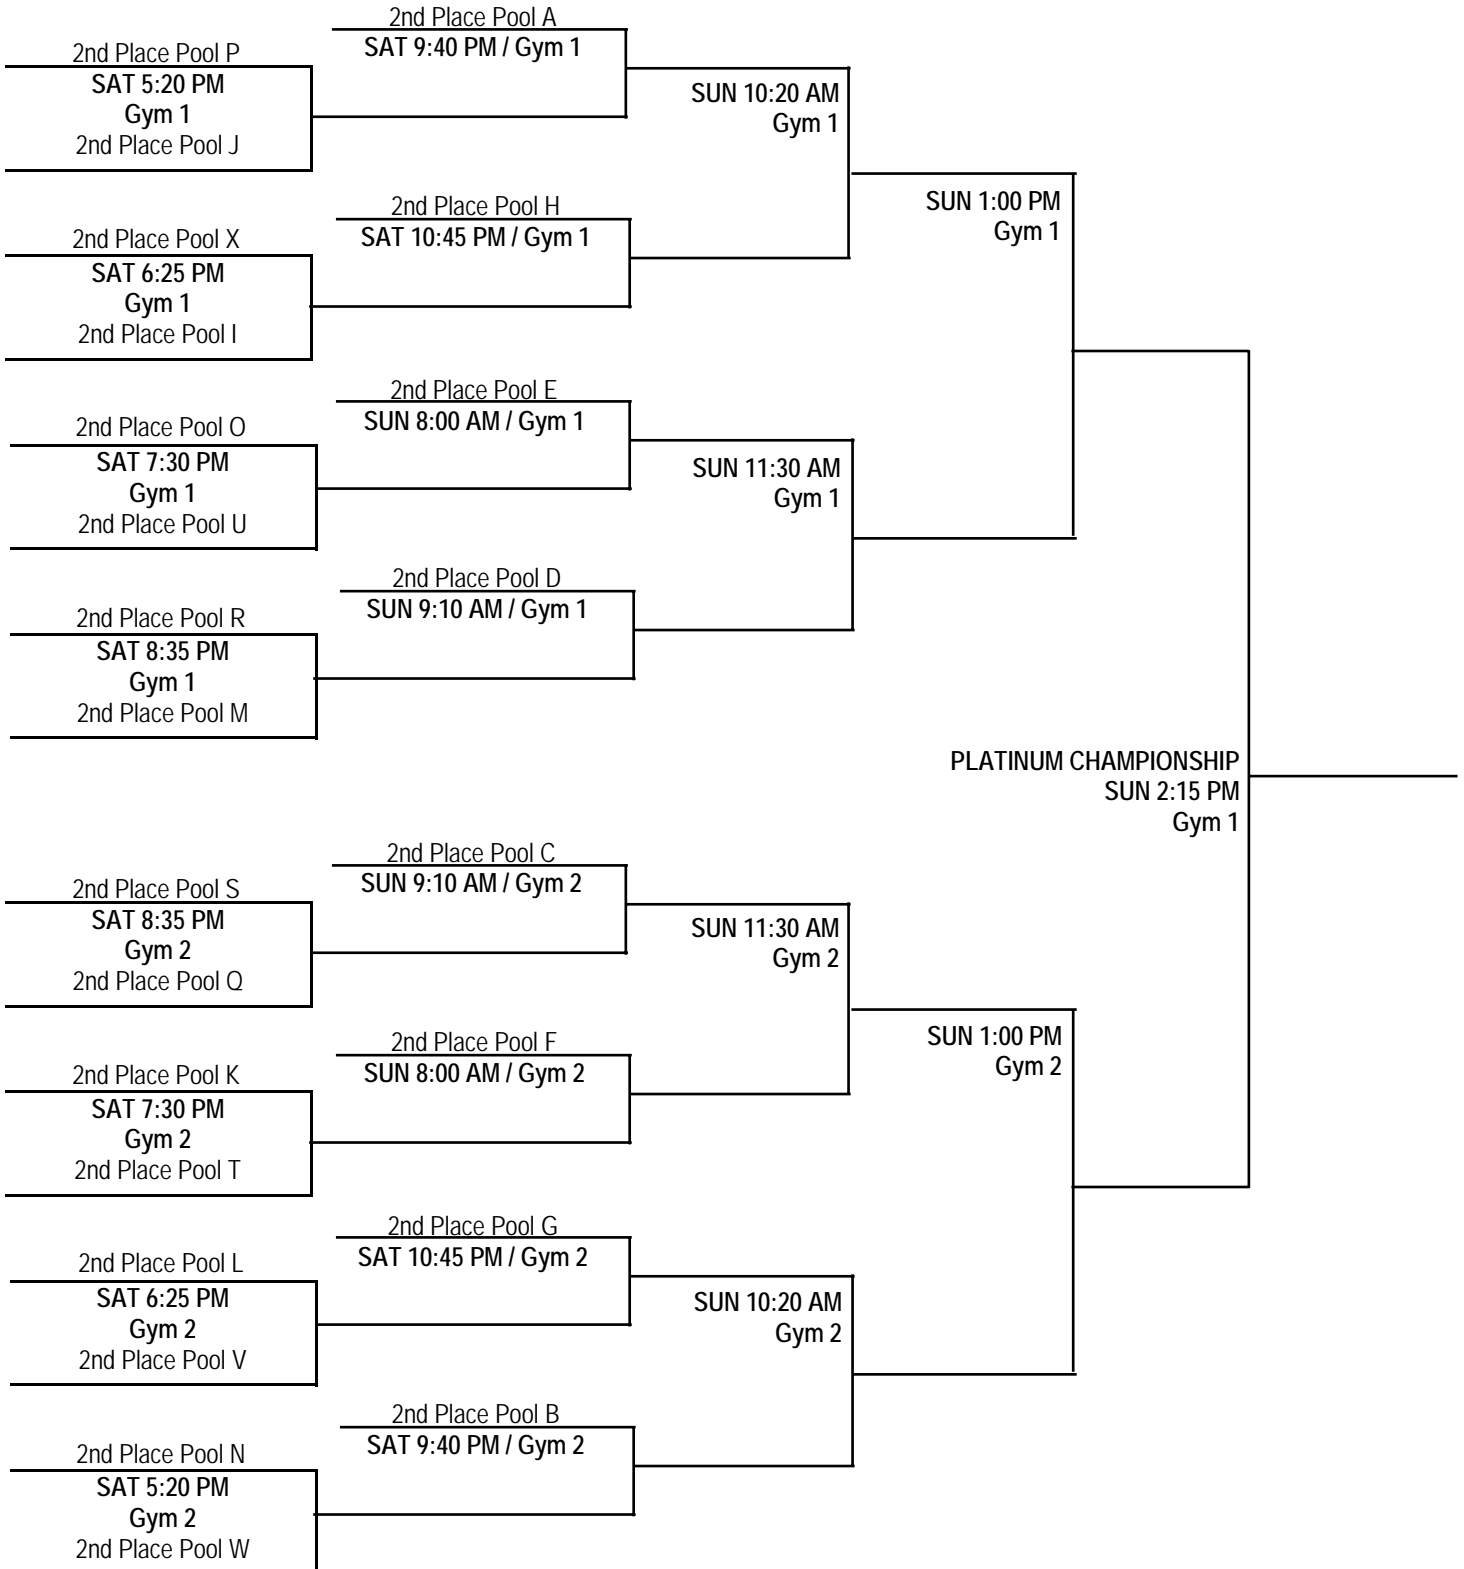

14U-Under Gold Division Championship

ALL GAMES AT FOREST BROOK HIGH SCHOOL