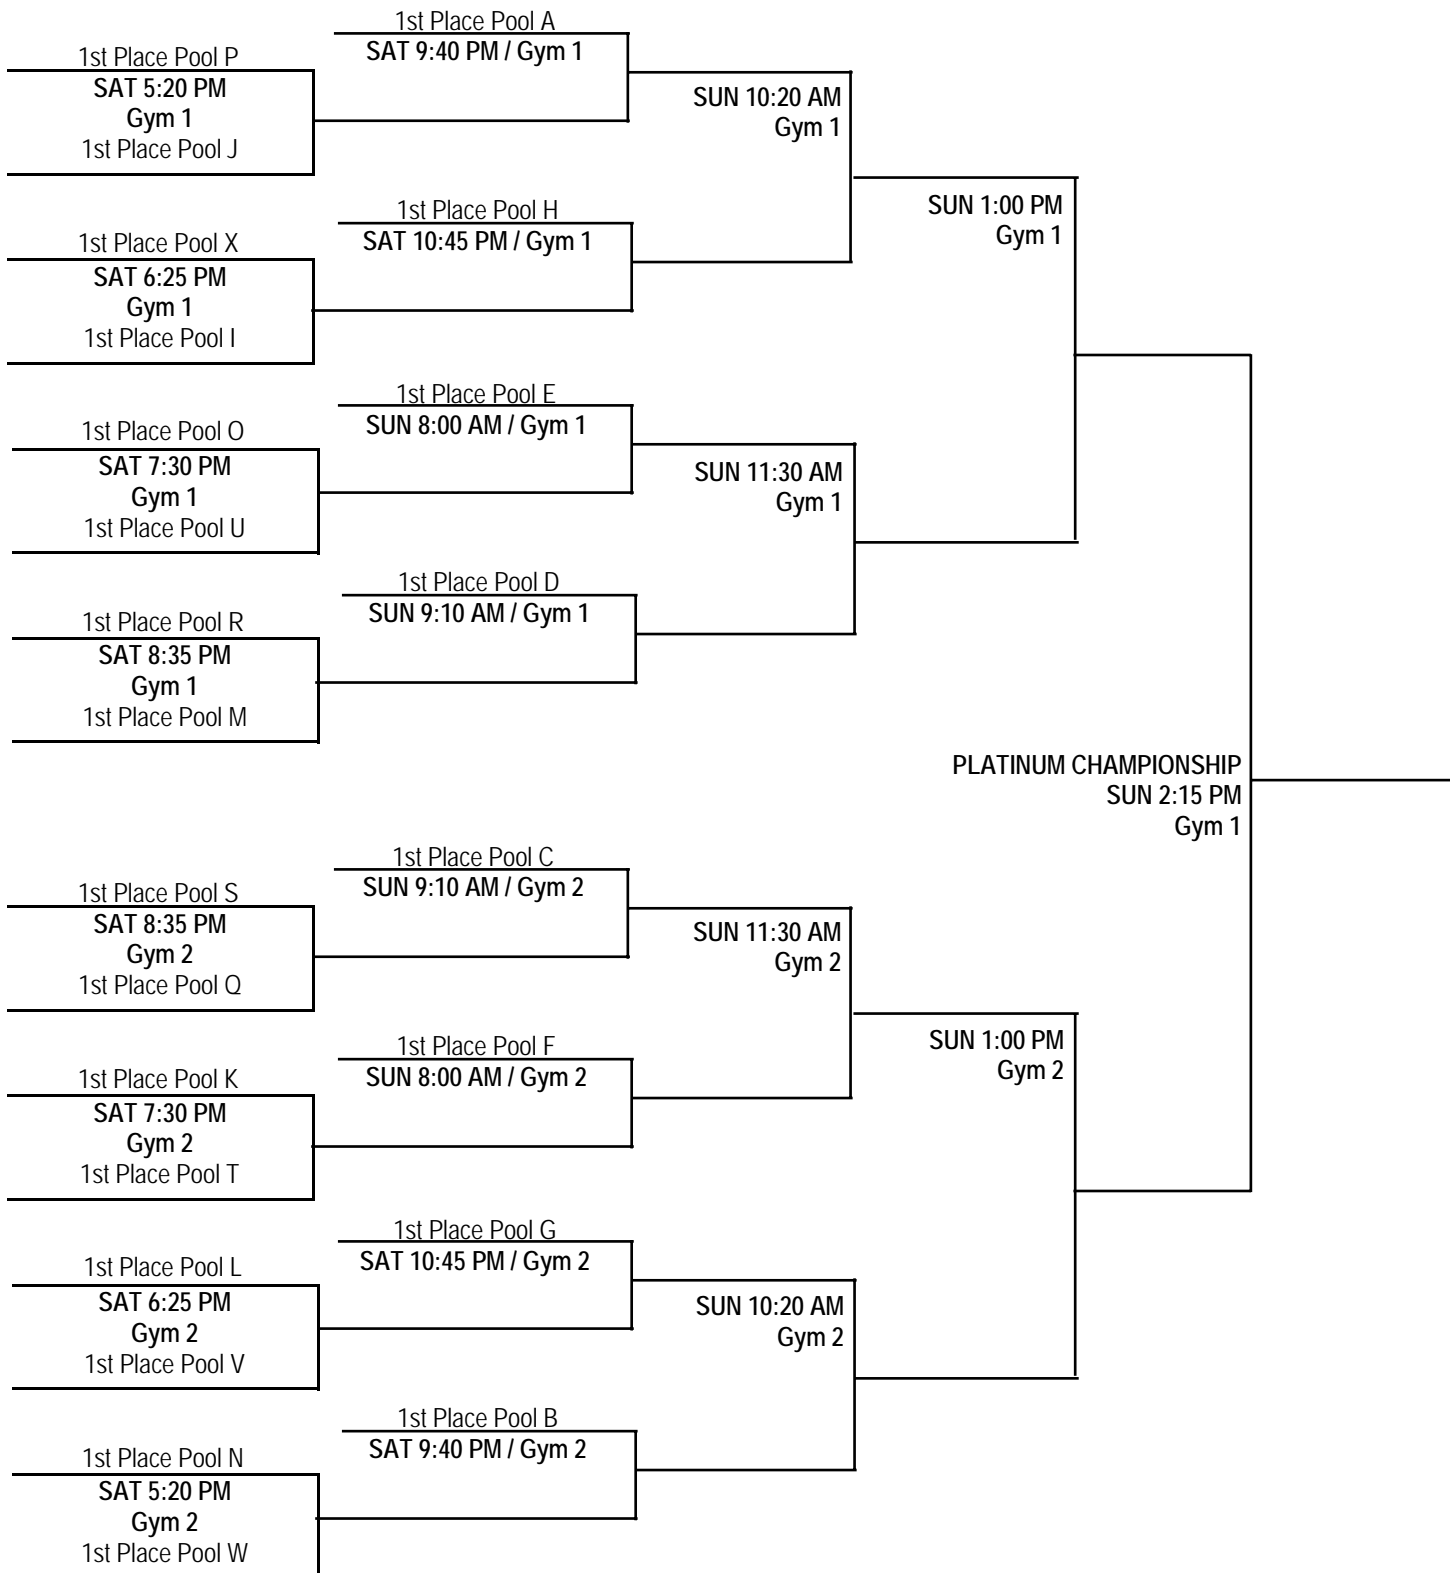

14U-Under Platinum Division Championship

ALL GAMES AT SMILEY HIGH SCHOOL