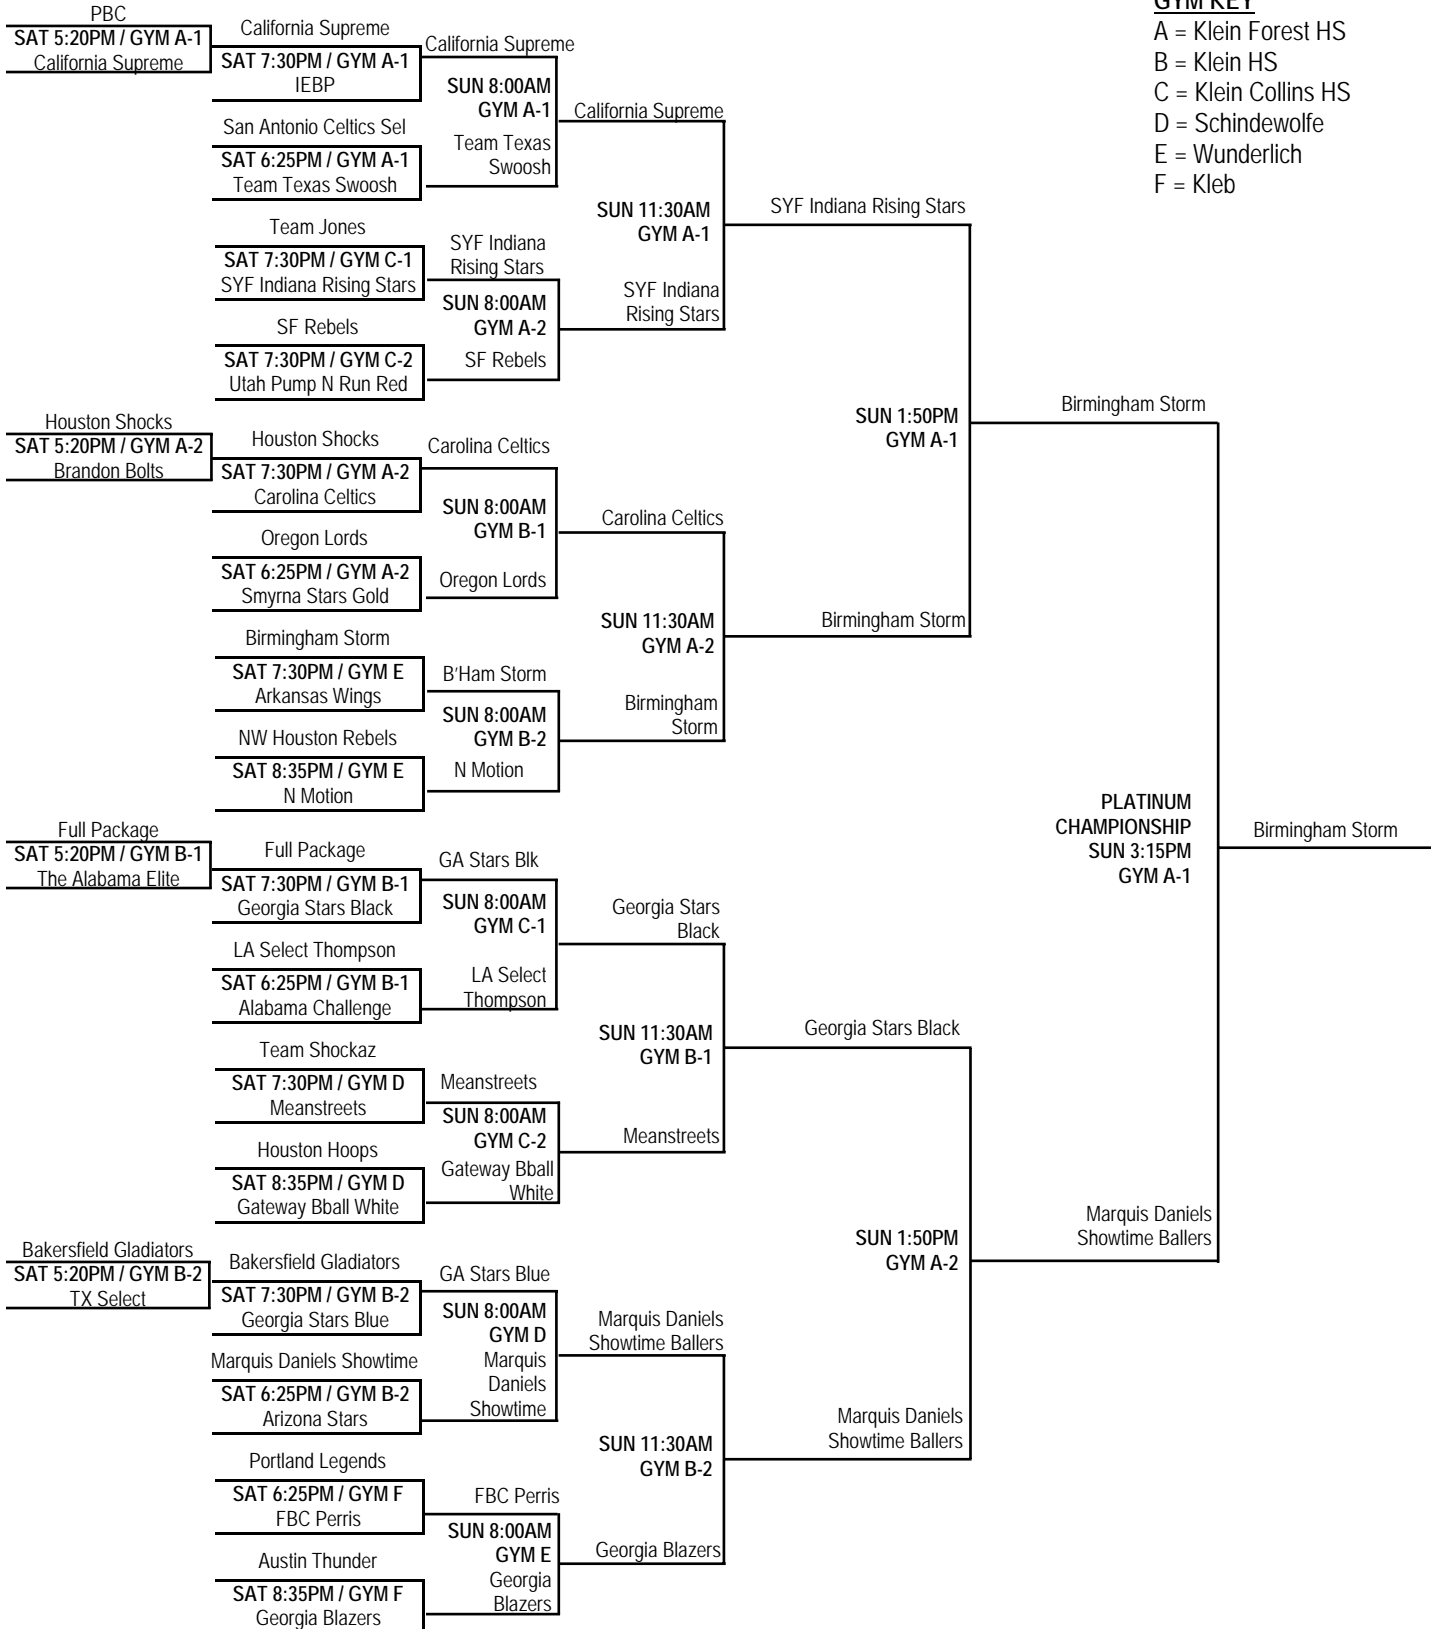

16-Under Platinum Championship

GYM KEY

A = Klein Forest HS
B = Klein HS
C = Klein Collins HS
D = Schindewolf
E = Wunderlich
F = Kleb