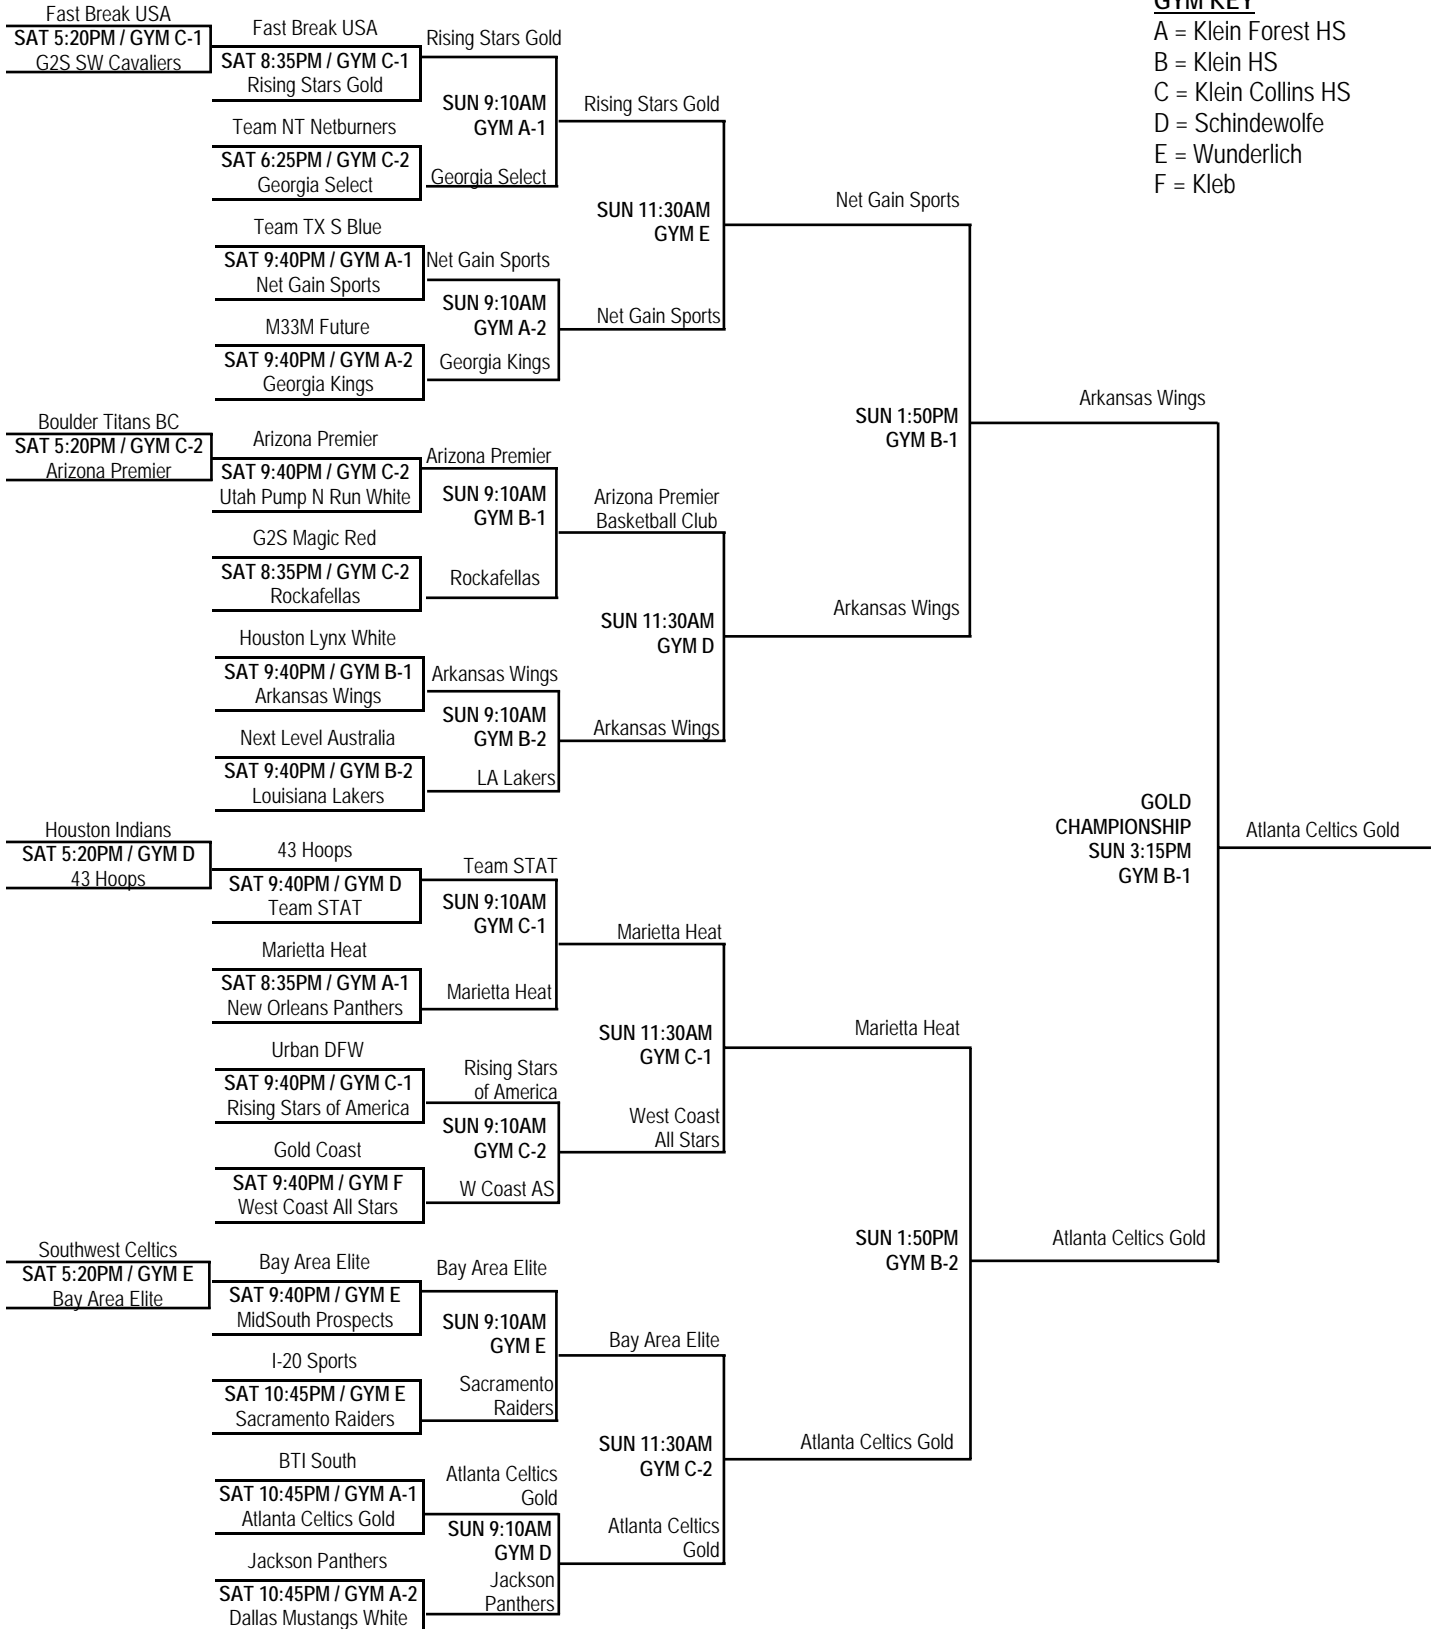

16-Under Gold Championship

GYM KEY

A = Klein Forest HS
B = Klein HS
C = Klein Collins HS
D = Schindewolfe
E = Wunderlich
F = Kleb