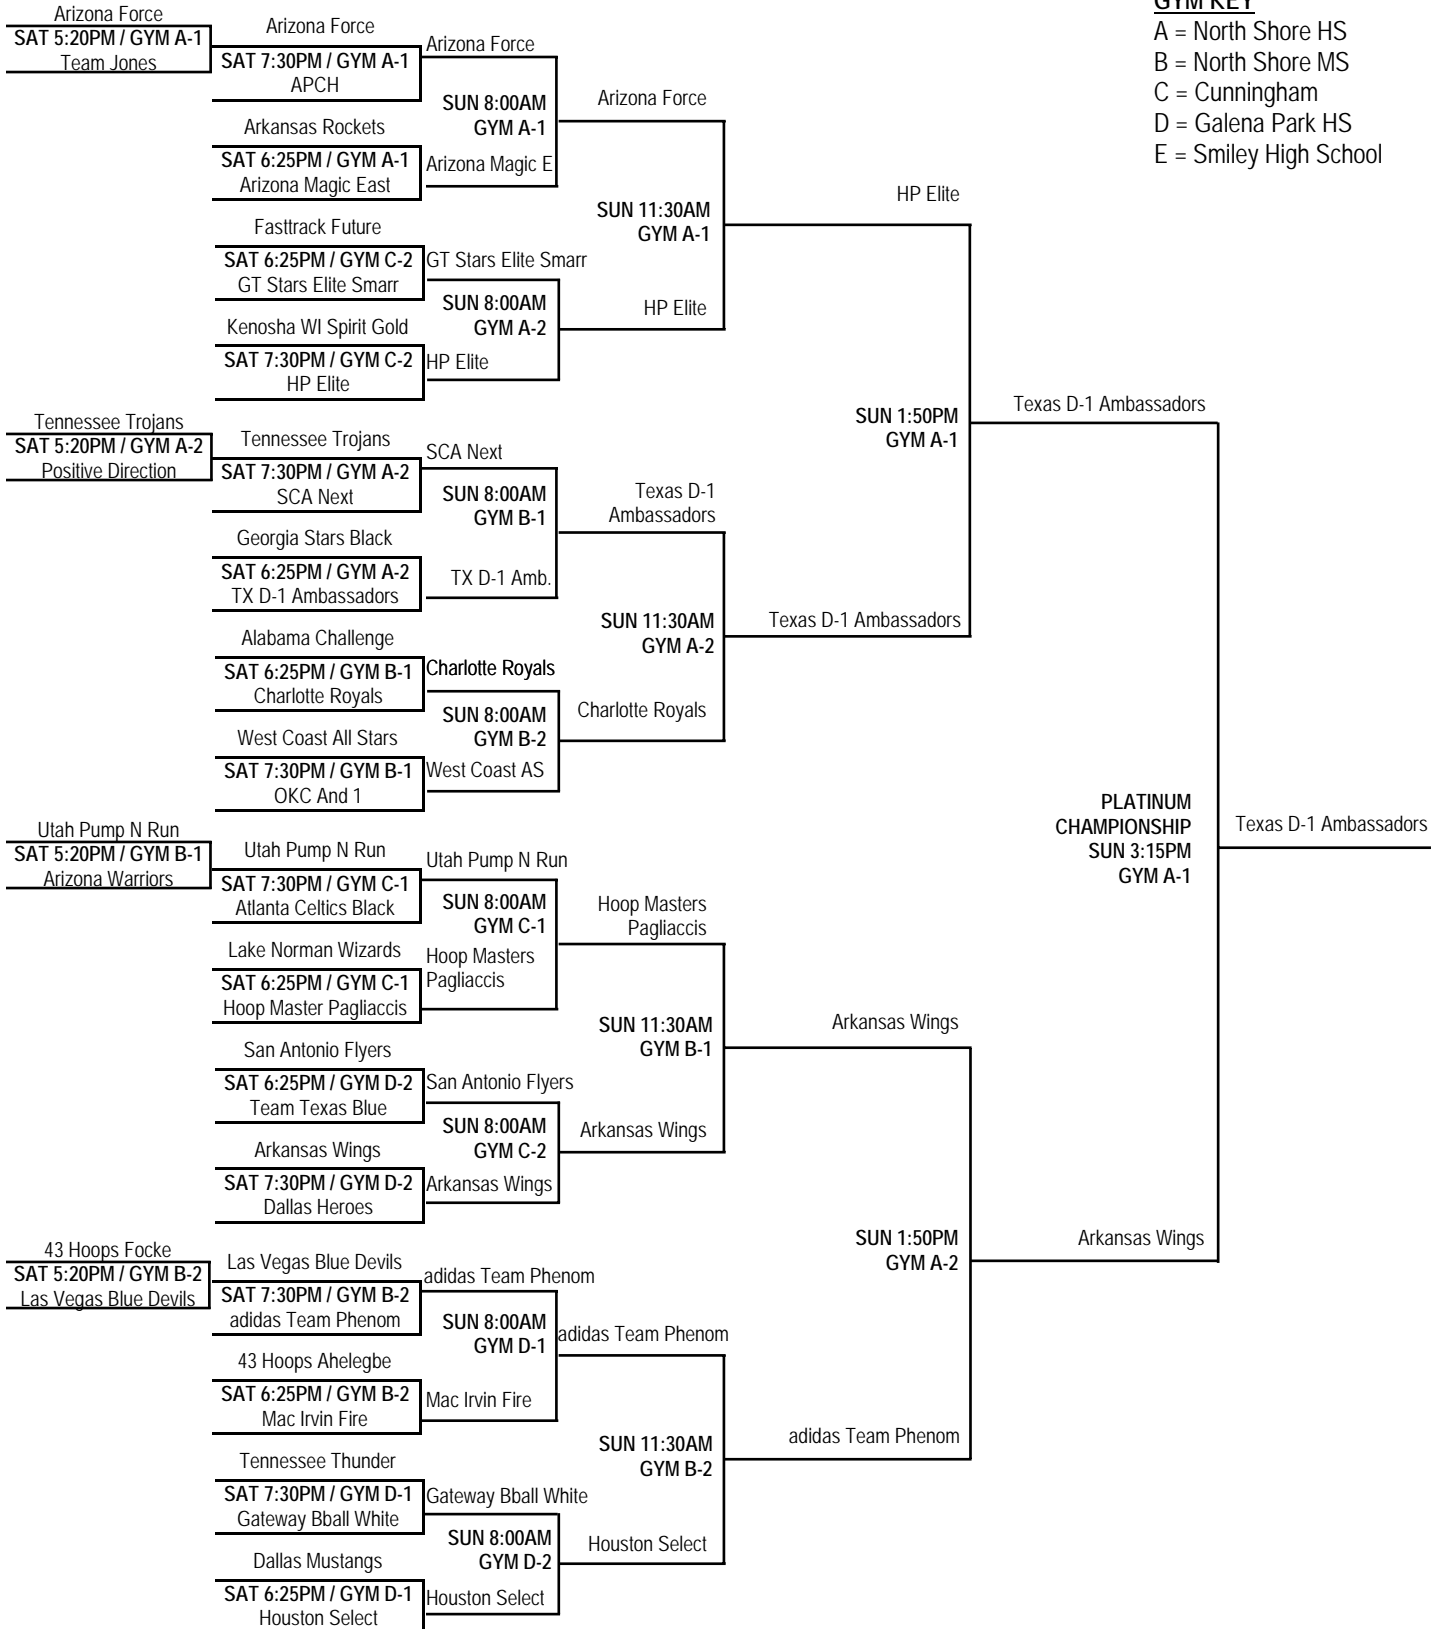

15-Under Platinum Championship

GYM KEY

- A = North Shore HS
- B = North Shore MS
- C = Cunningham
- D = Galena Park HS
- E = Smiley High School