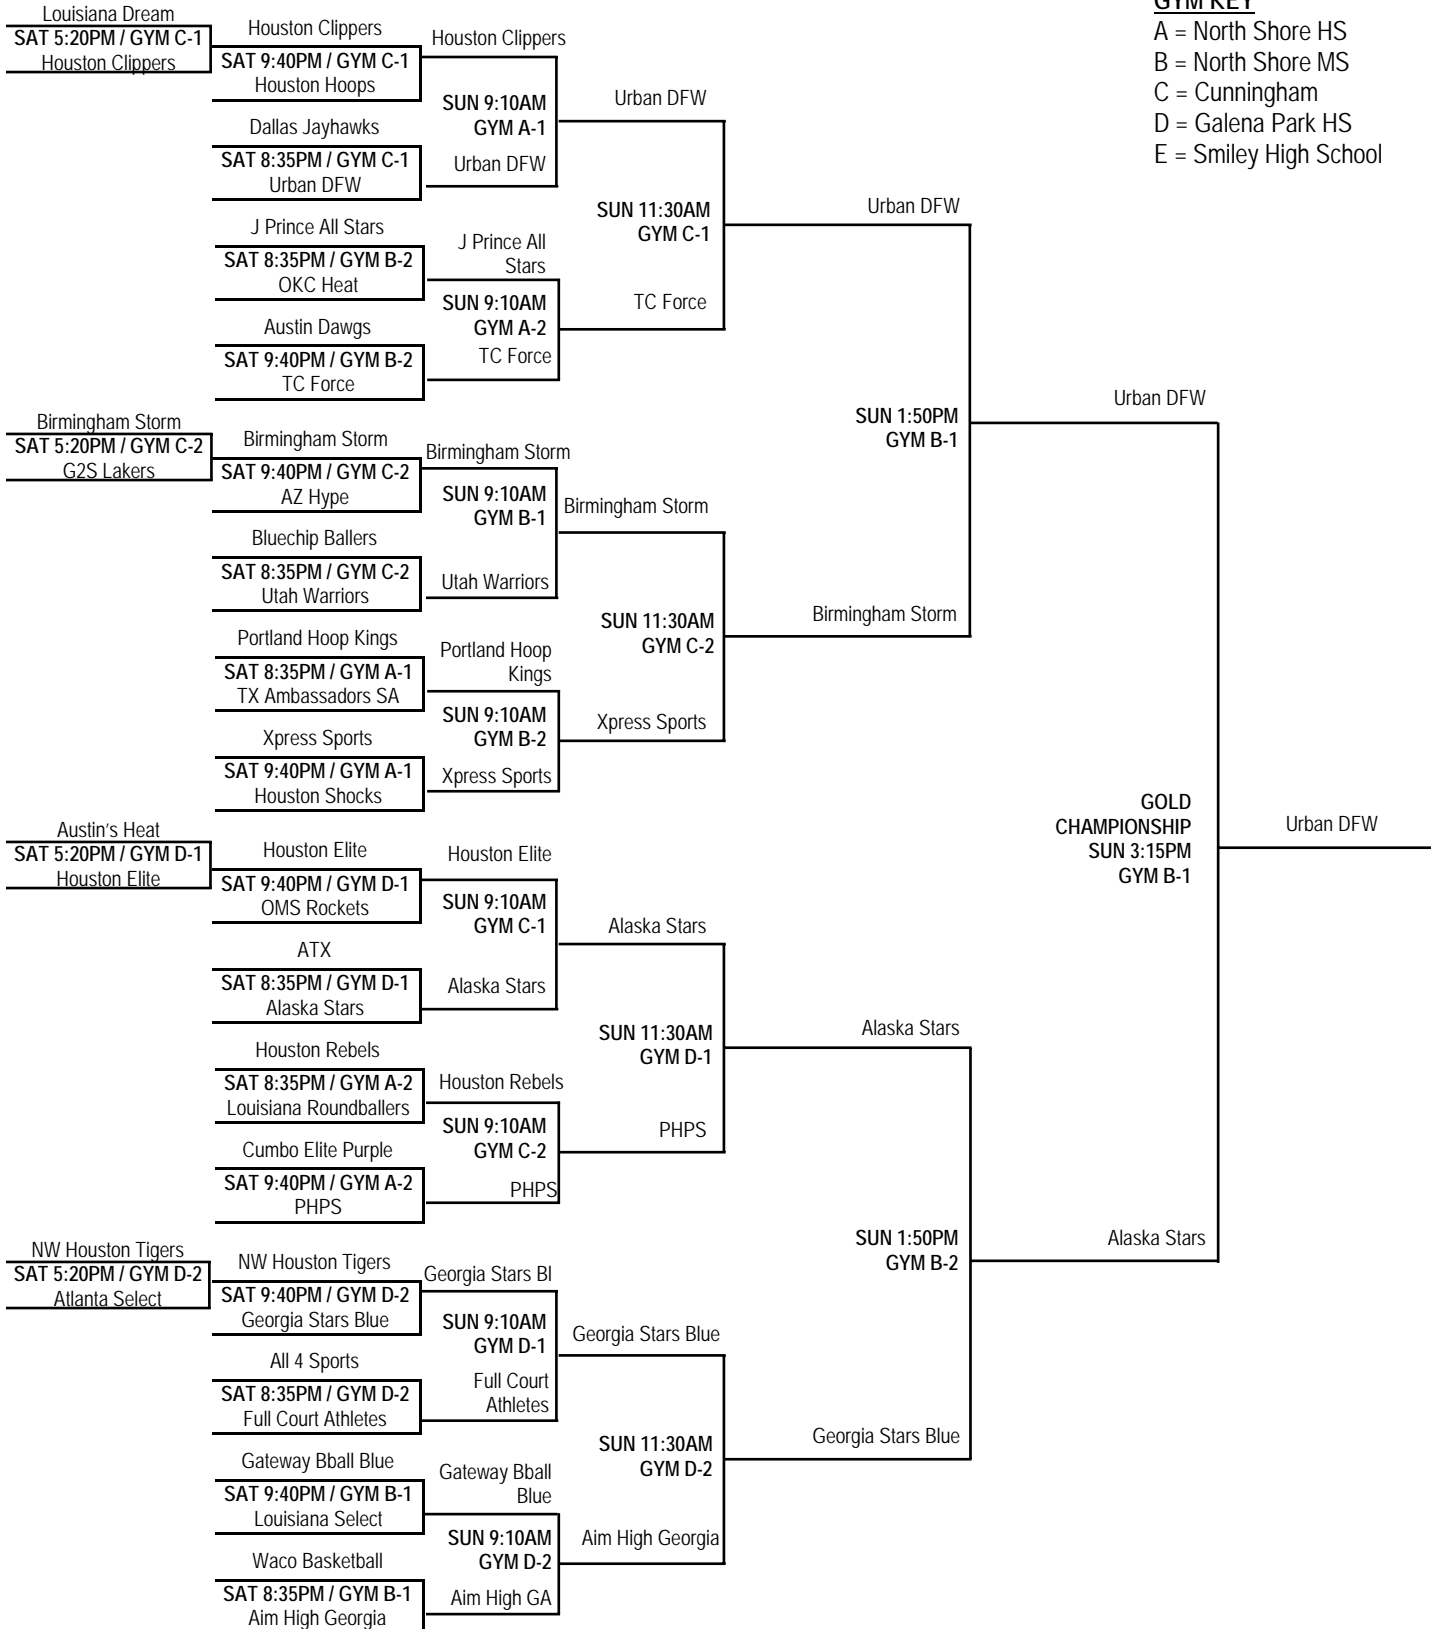

15-Under Gold Championship

GYM KEY

- A = North Shore HS
- B = North Shore MS
- C = Cunningham
- D = Galena Park HS
- E = Smiley High School