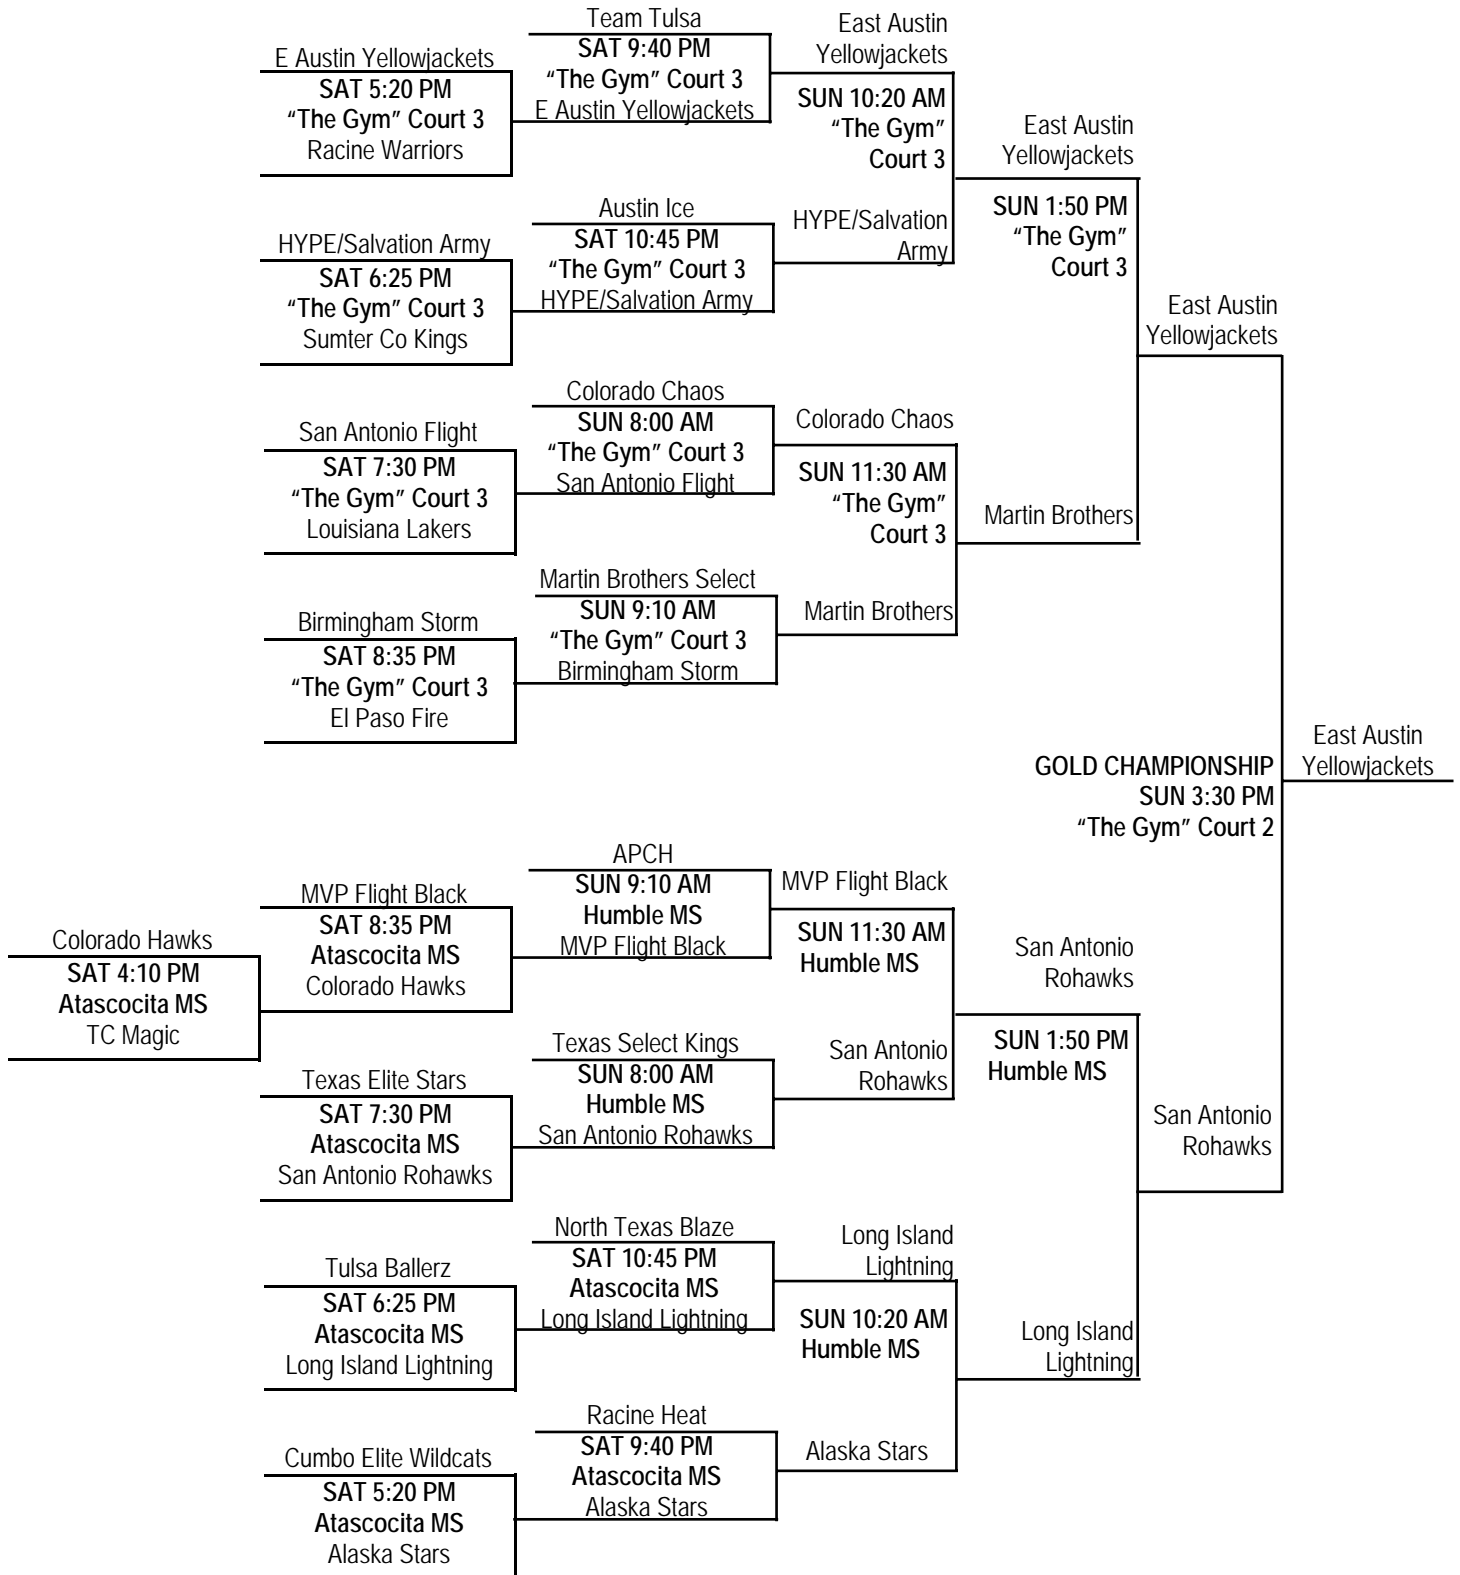

14U-Under Gold Division Championship