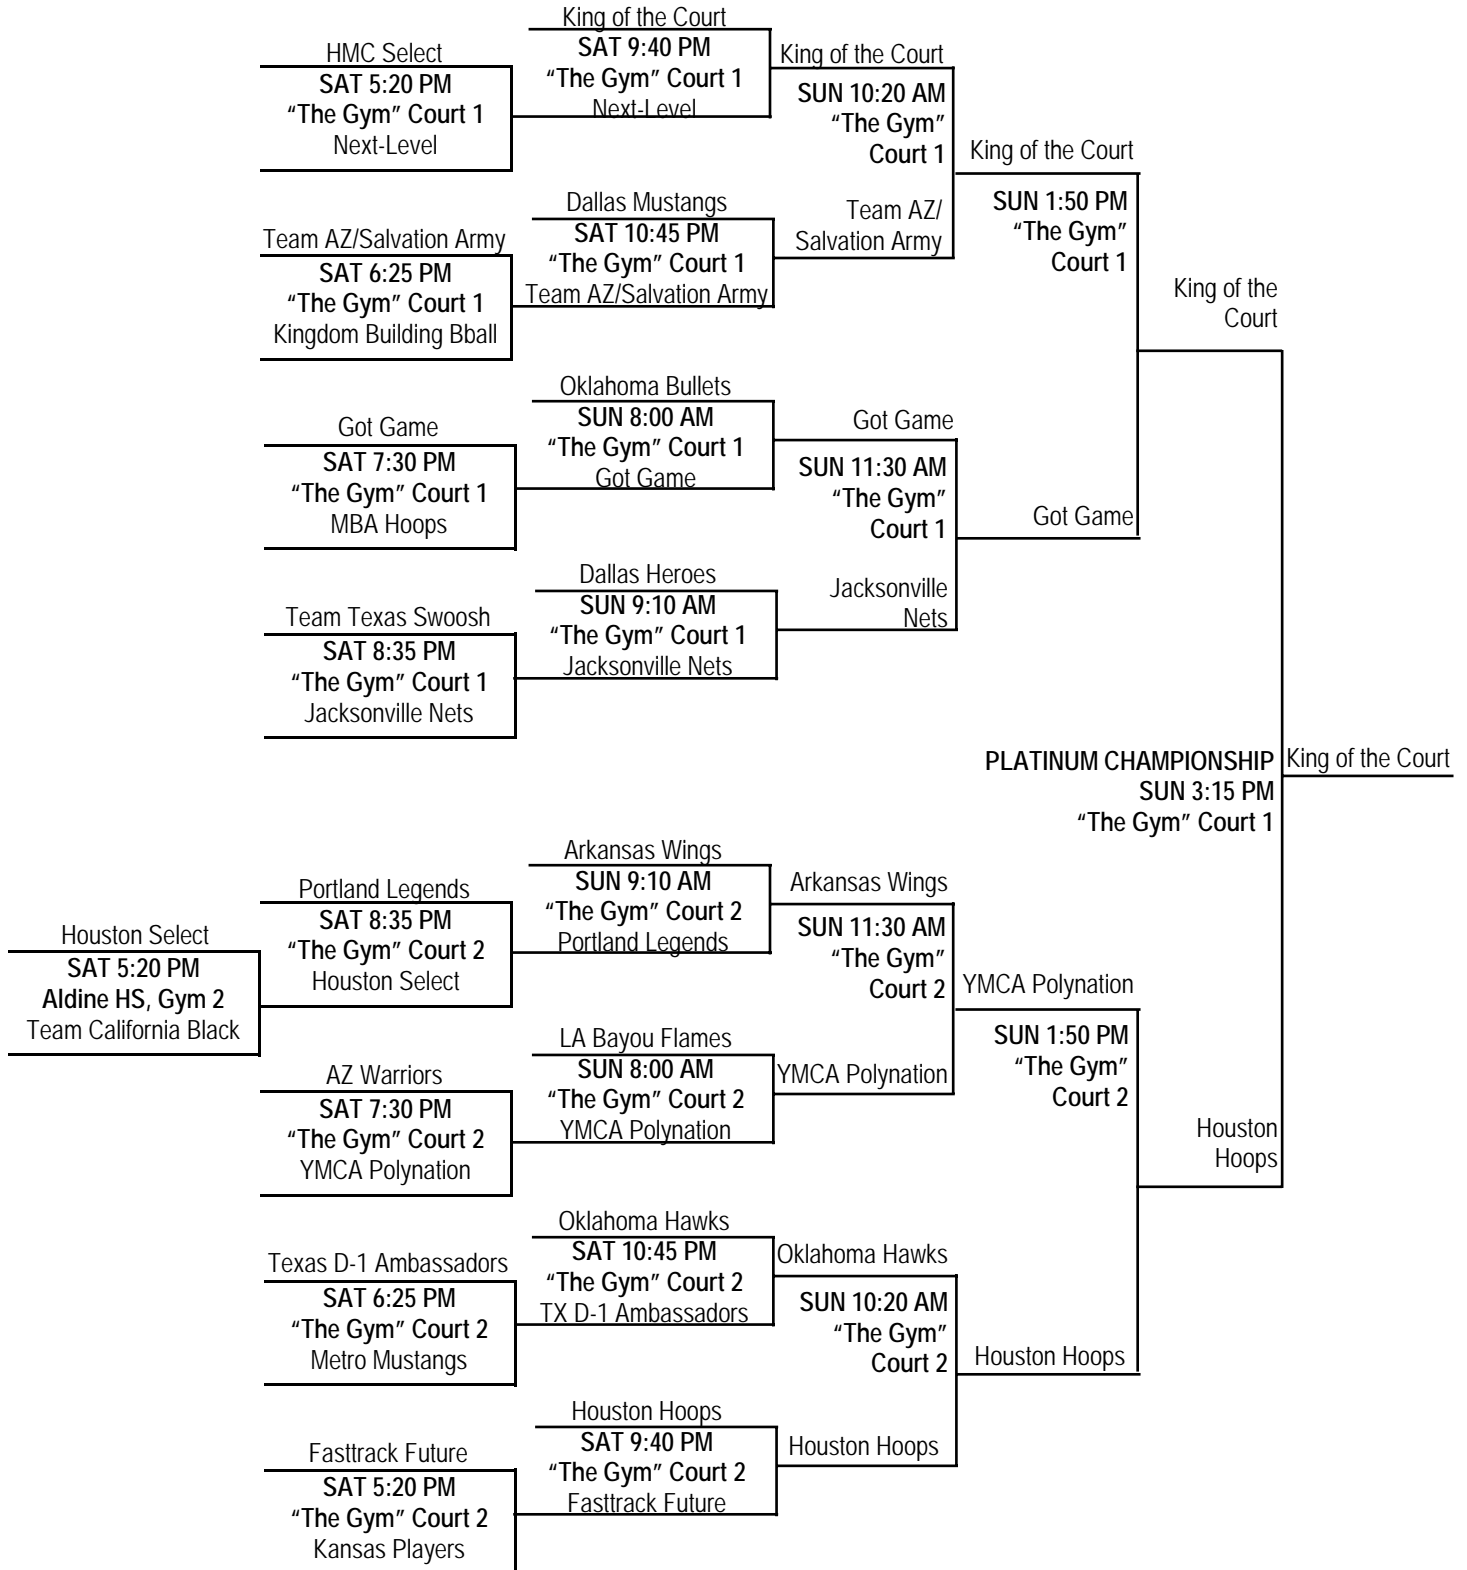

Saturday, April 21, 2007 SMILEY HIGH SCHOOL

Time	Gym 1	Gym 2
8:00 am	—	R2 vs R3 (52-64)
11:30 am	—	R3 vs R1 (70-53)
3:00 pm	R1 vs R2 (61-59)	—
4:10 pm	H2 vs H1 (30-48)	—

14U-Under Platinum Division Championship