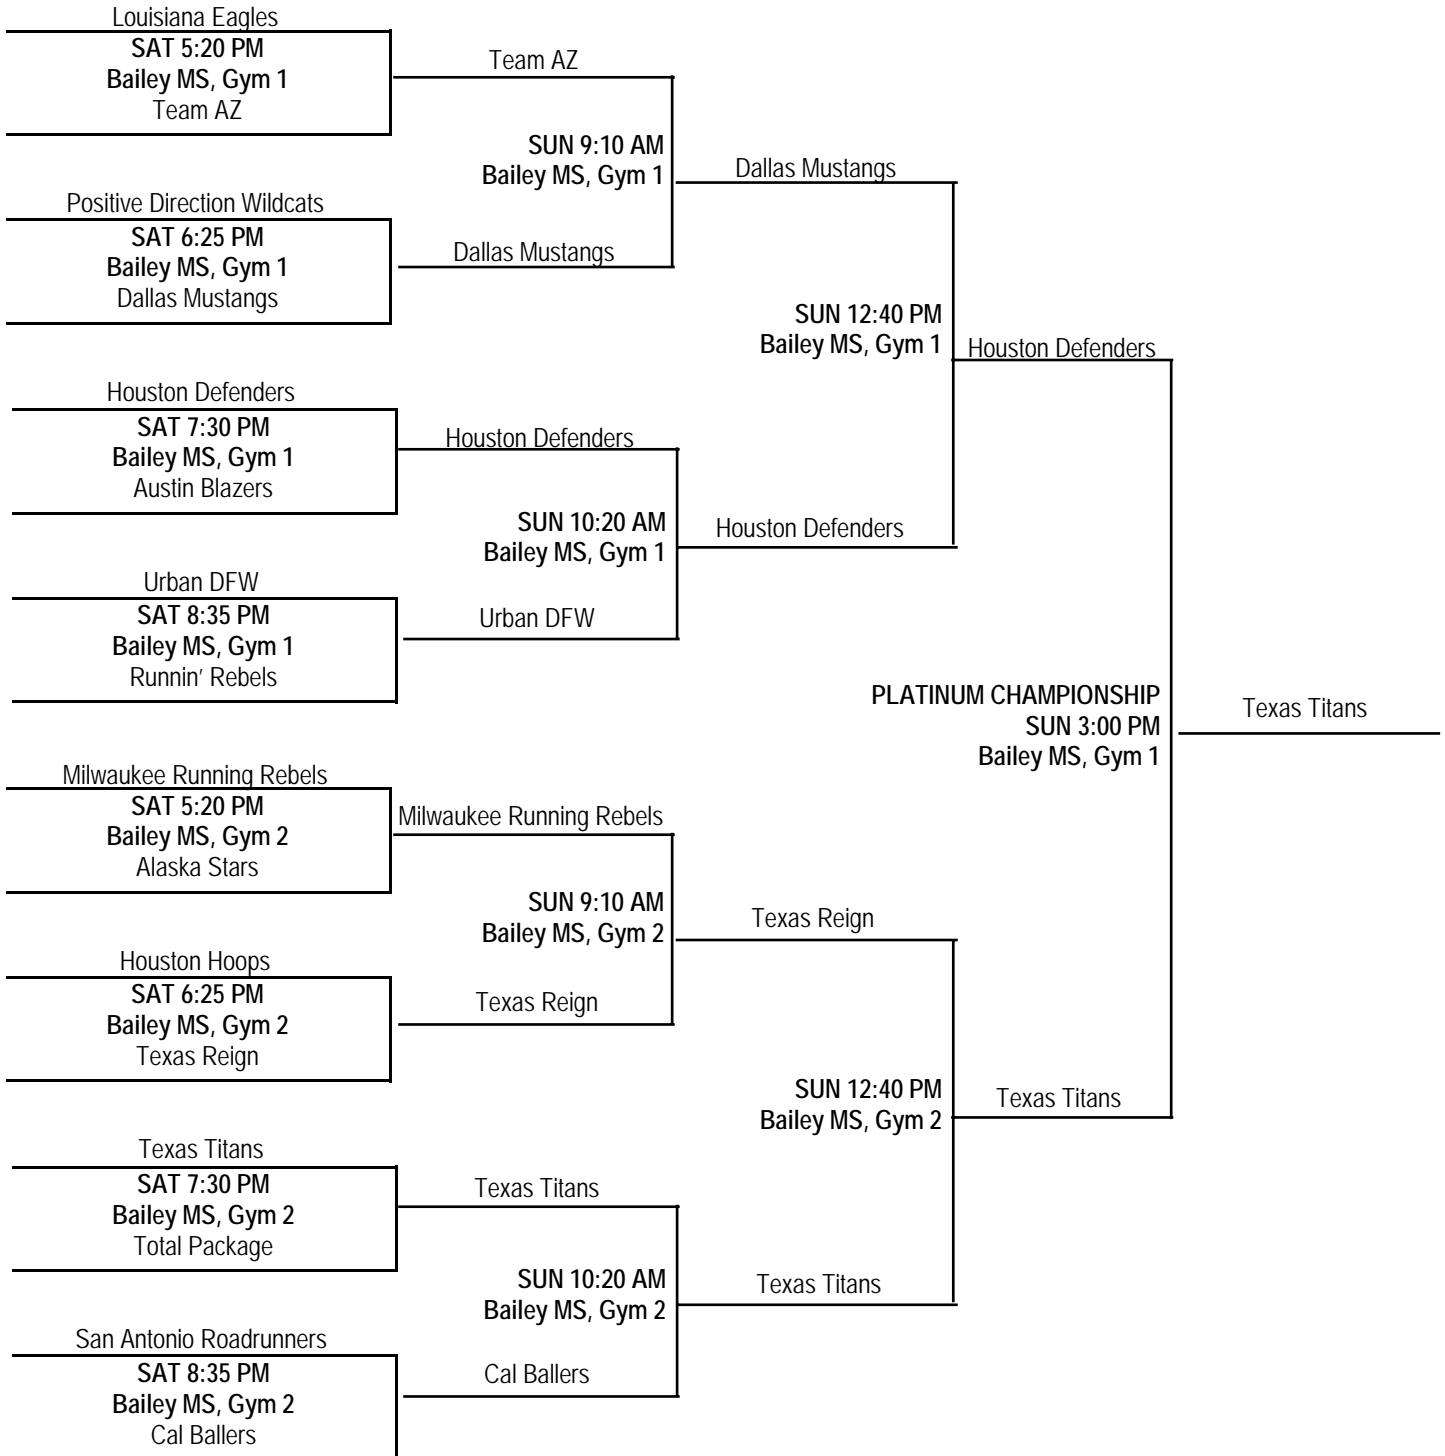

12-Under Platinum Division Championship