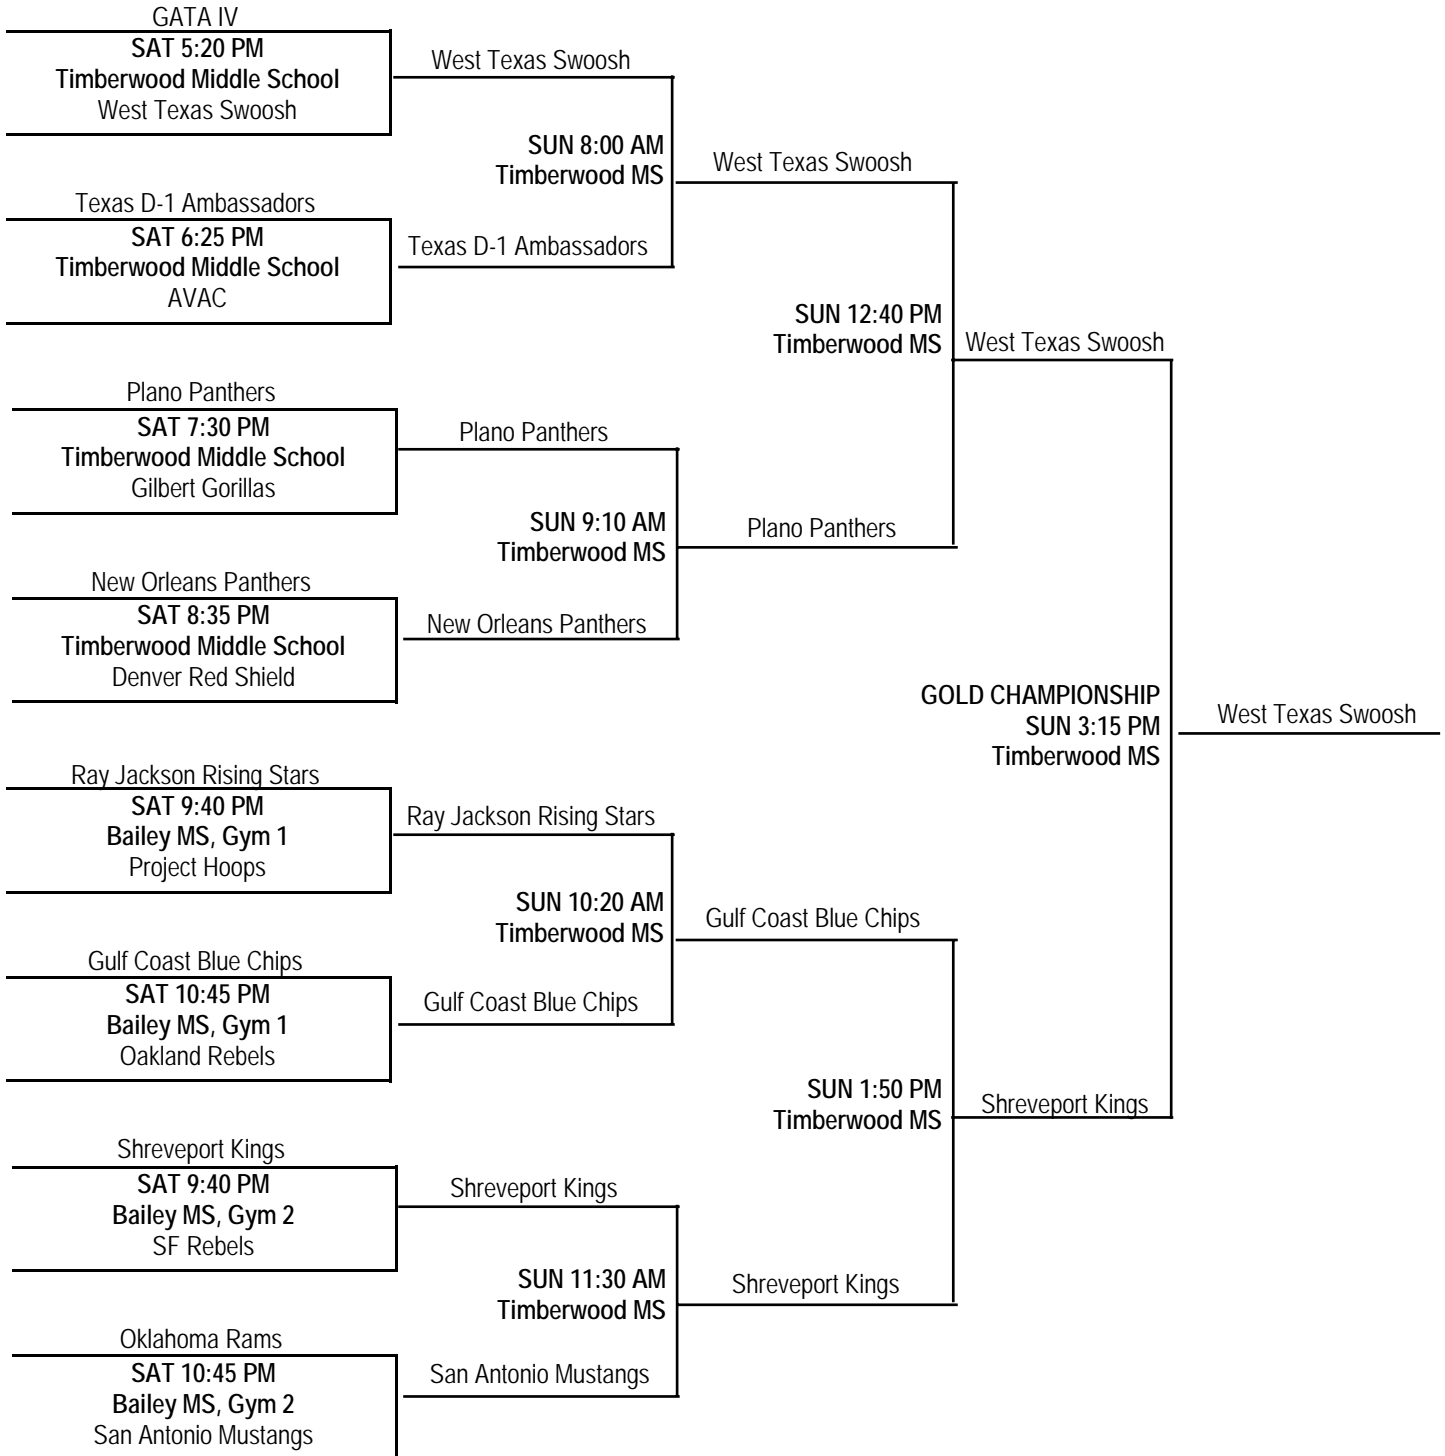

12-Under Gold Division Championship