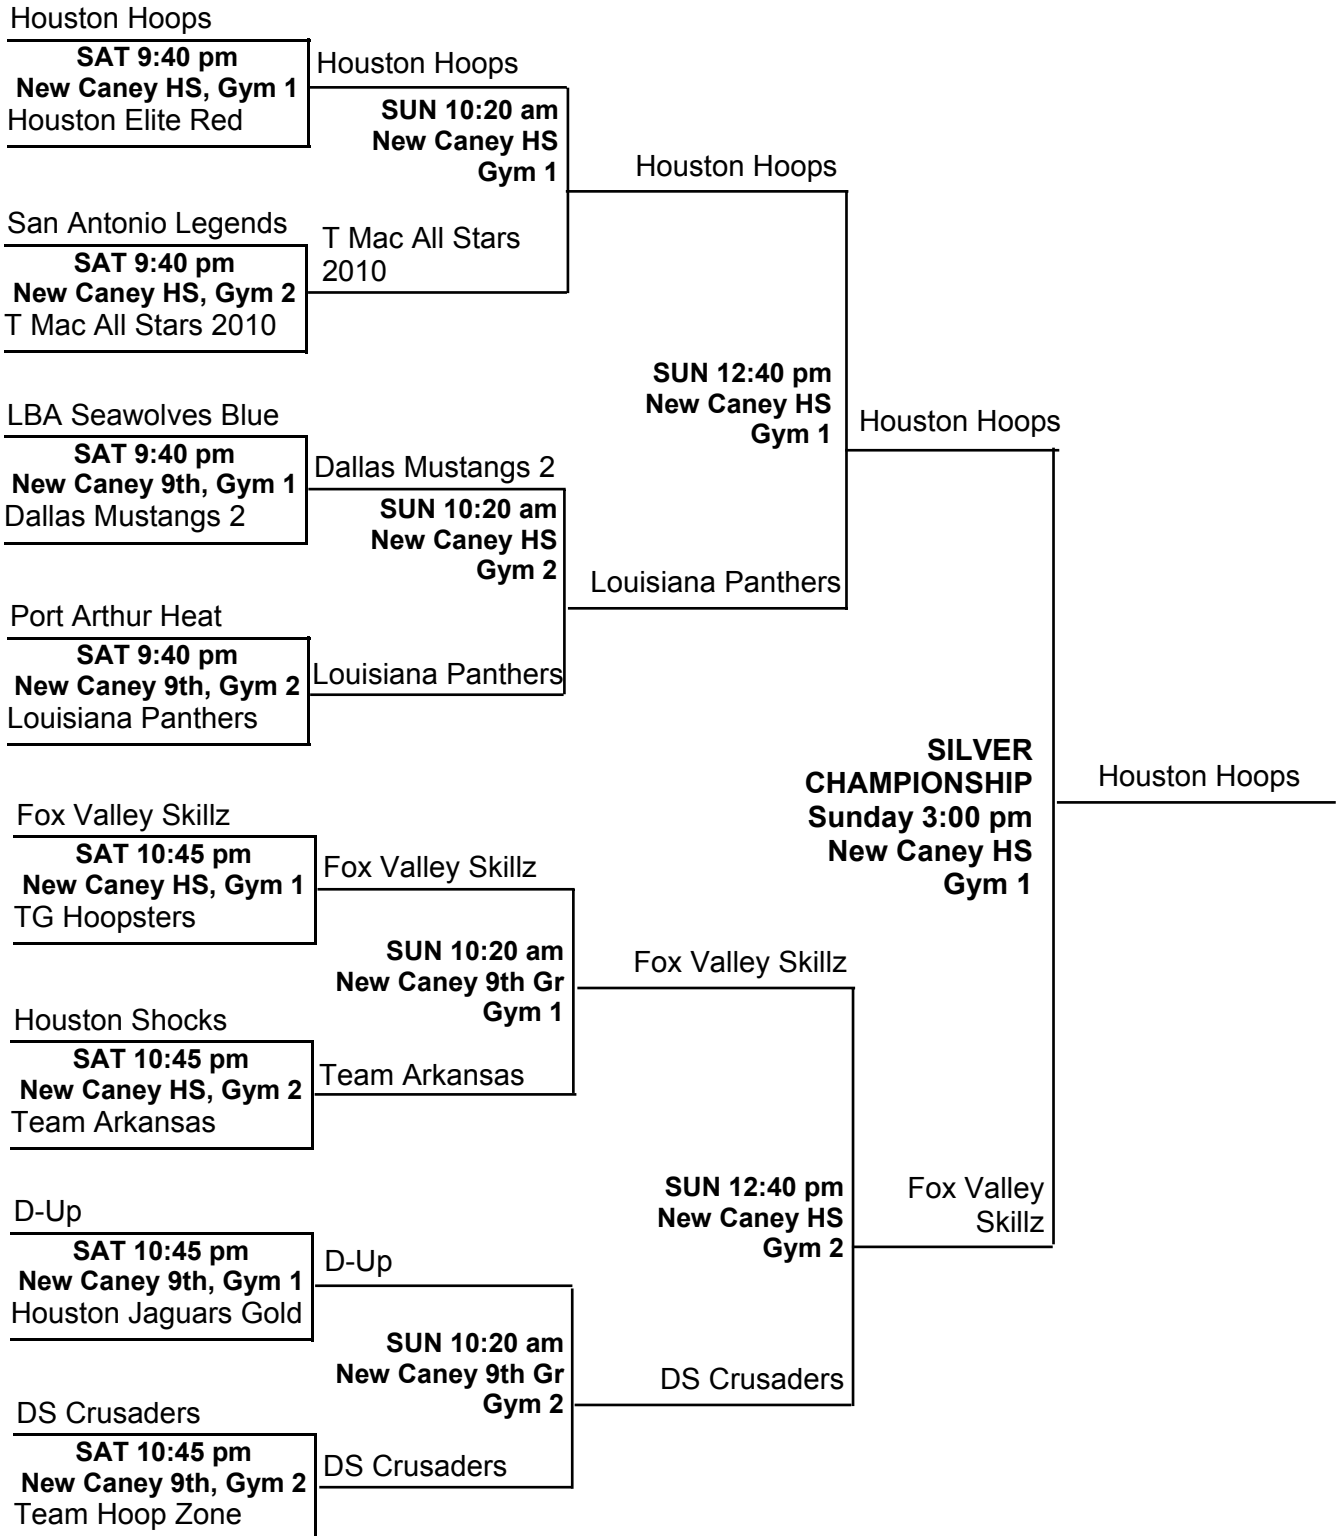

14-Under Championship Round - Silver