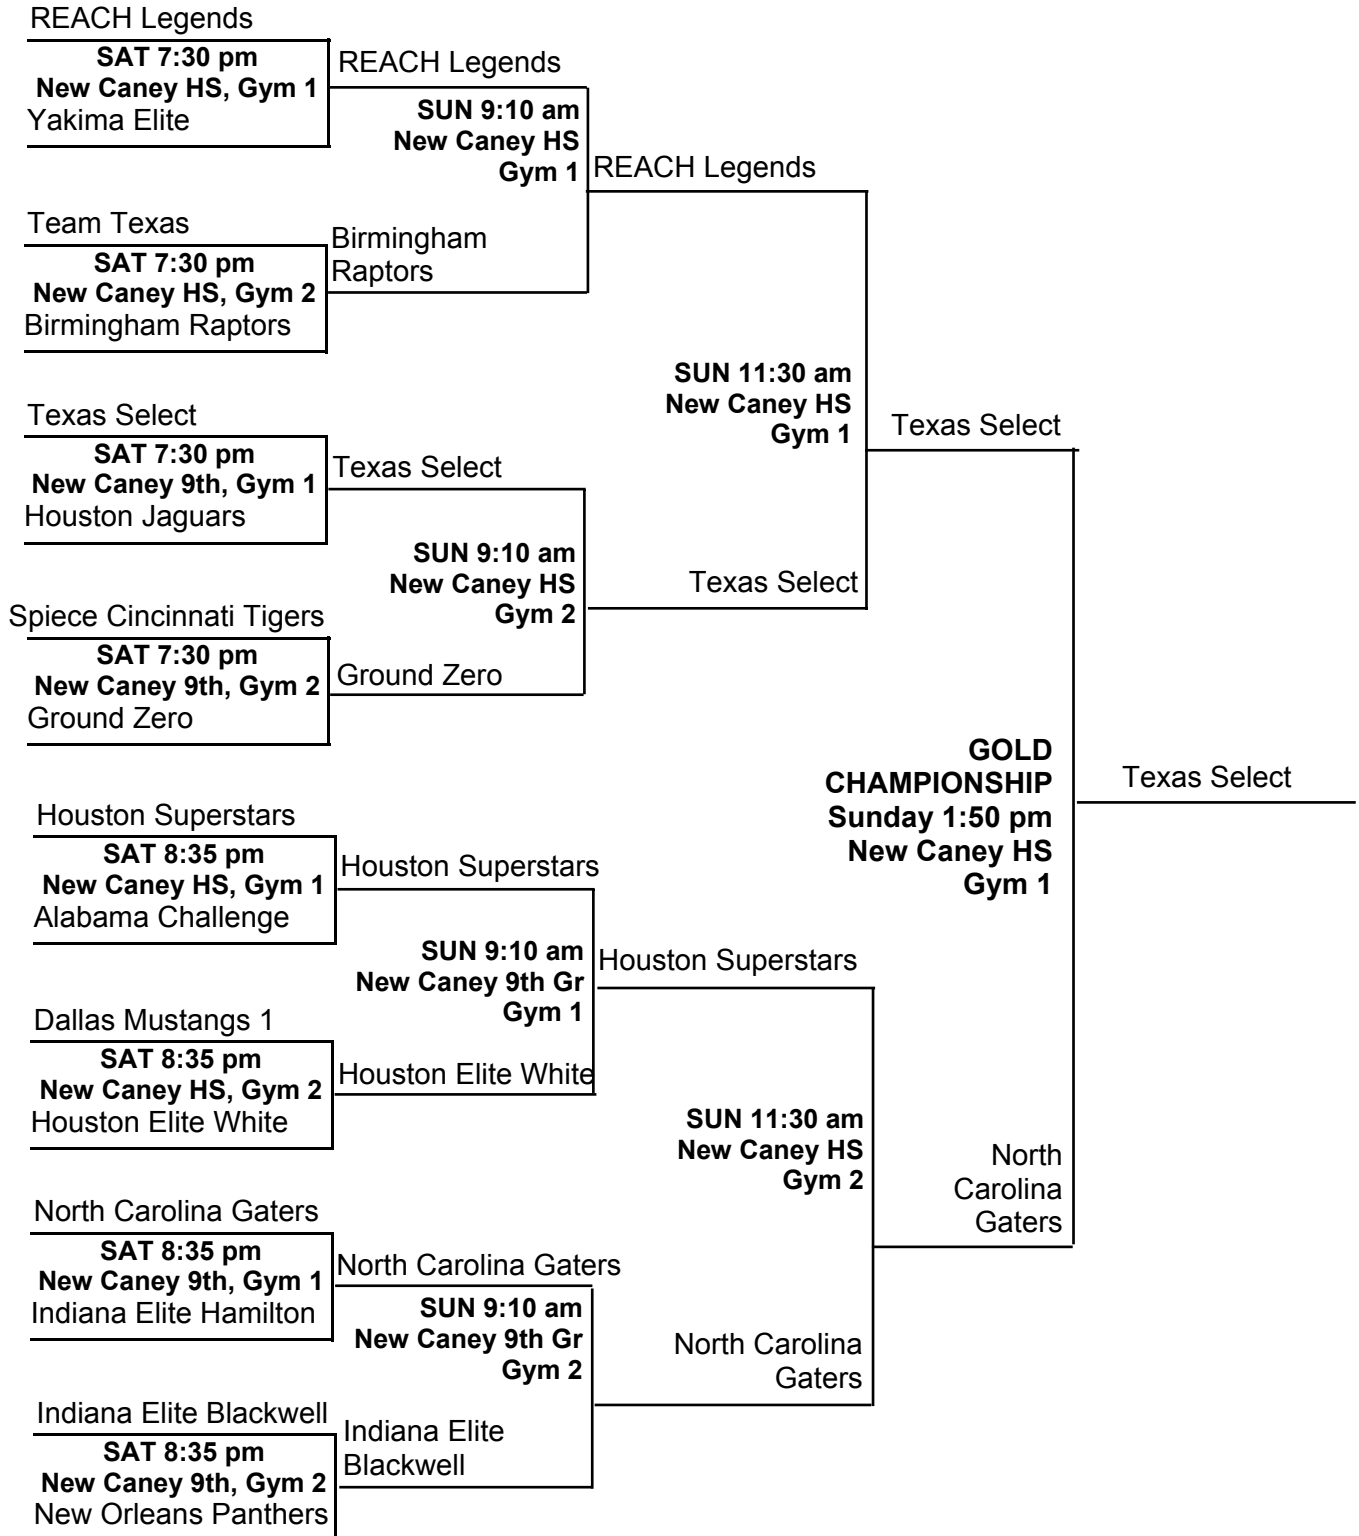

14-Under Championship Round - Gold