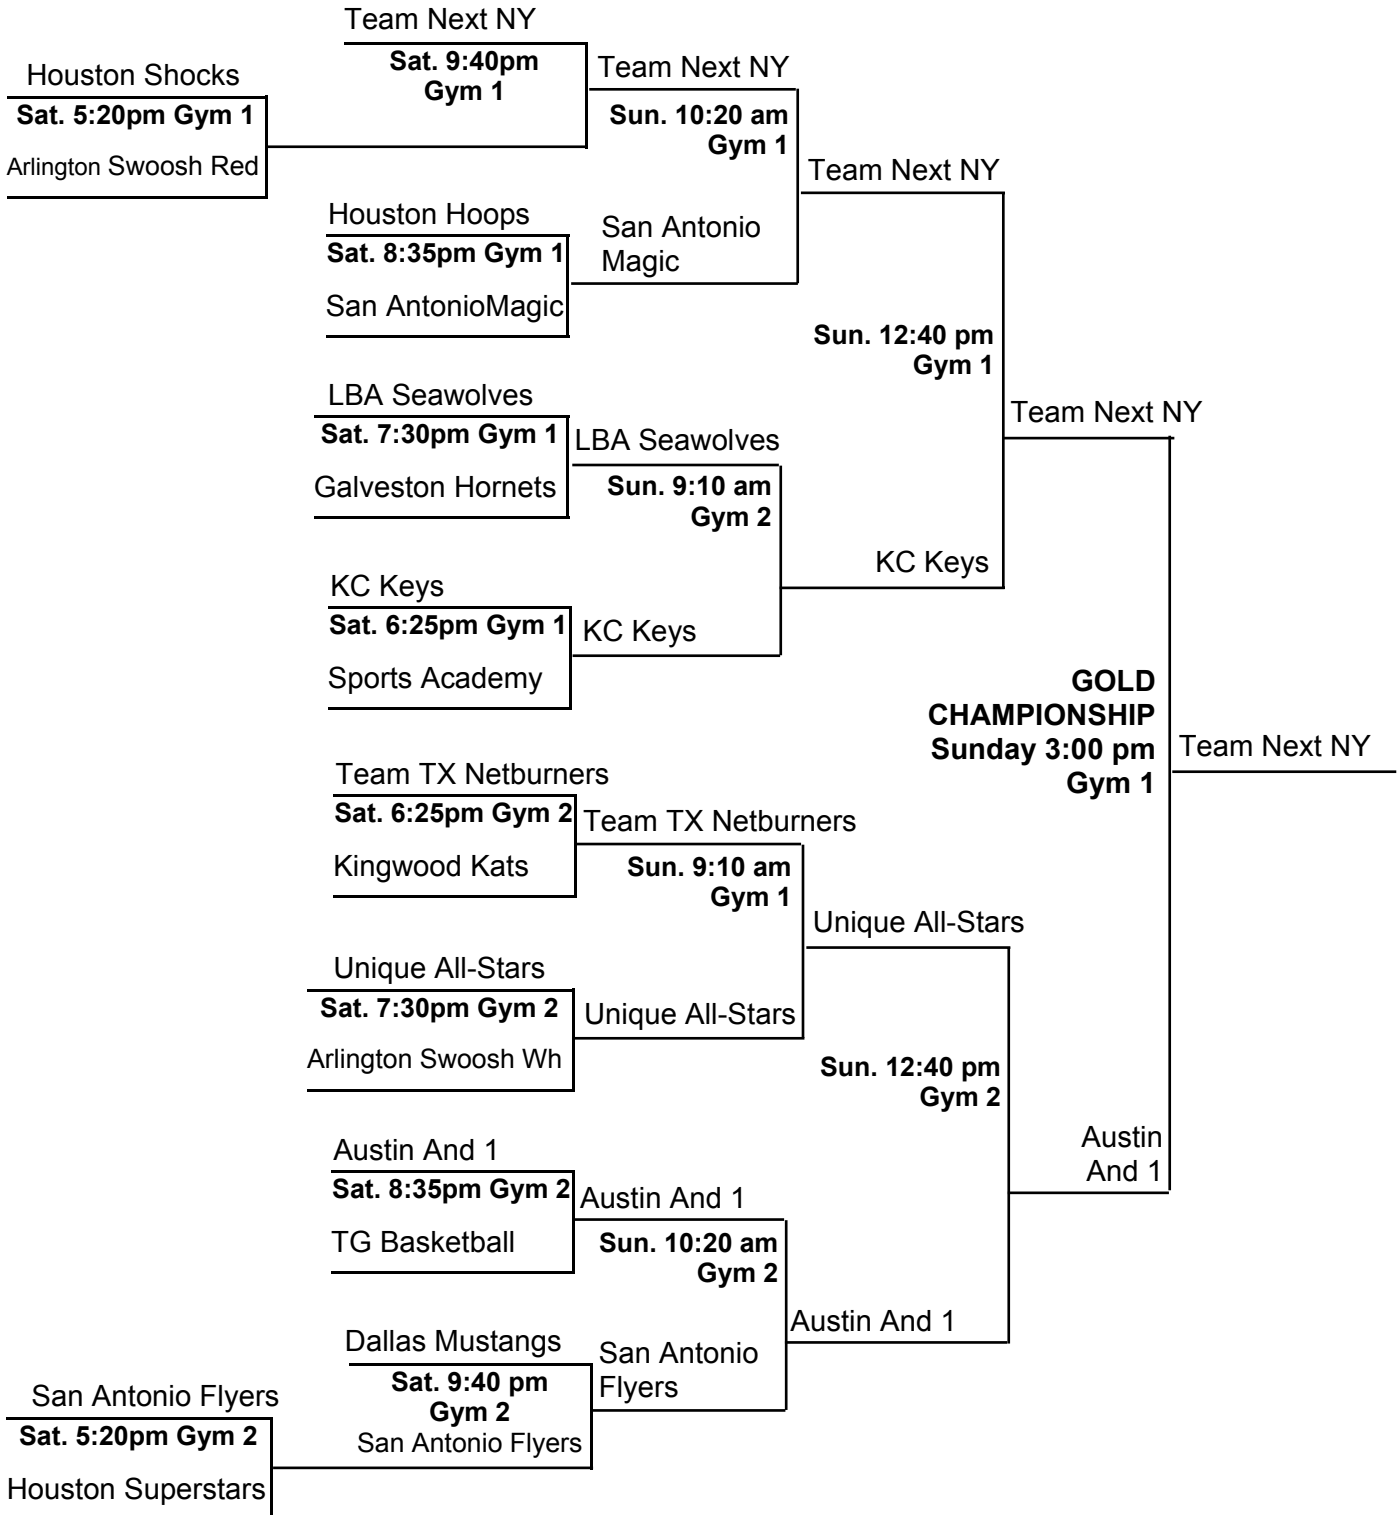

13-Under Pools & Pool Play Schedule

POOL A	POOL B	POOL C
1. Team Next New York 2. Basketball Unlimited (Texas) 3. Arlington Swoosh White (Texas)	1. Dallas Mustangs (Texas) 2. Texas Heat 3. San Antonio Magic (Texas)	1. Team Texas Netburners 2. Houston Rebels (Texas) 3. Galveston Hornets (Texas)
POOL D	POOL E	POOL F
1. KC Keys (Missouri) 2. Arlington Swoosh Red (Texas) 3. Houston Cyclones (Texas)	1. Team AZ Fire (Arizona) 2. LBA Seawolves (Texas) 3. Houston Shocks (Texas)	1. Unique All-Star (New York) 2. San Antonio Flyers (Texas) 3. Team Texas
POOL G	POOL H	POOL I
1. Houston Hoops (Texas) 2. Houston Superstars (Texas) 3. Sixers (Texas)	1. Austin And 1 (Texas) 2. Sports Academy Heat (Louisiana) 3. Texas Xpress	1. Kingwood Kats (Texas) 2. New Orleans Panthers Select (LA) 3. TG Basketball (Texas)

Friday, April 22, 2005 BRANCH CROSSING		
Time	Gym 1	Gym 2
7:40 pm	C2 vs. C3 (33-47)	G1 vs. G2 (41-49)
8:50 pm	D1 vs. D3 (57-35)	E1 vs. E3 (48-50)
10:00 pm	H3 vs. H2 (34-63)	I1 vs. I2 (15-0)

Saturday, April 23, 2005 BRANCH CROSSING		
Time	Gym 1	Gym 2
8:00 am	B2 vs. B3 (35-41)	F3 vs. F2 (26-45)
9:10 am	A2 vs. A3 (24-59)	C1 vs. C2 (80-21)
10:20 am	F2 vs. F1 (33-47)	D3 vs. D2 (57-59)
11:30 am	B3 vs. B1 (46-48)	E3 vs. E2 (55-70)
12:40 pm	A3 vs. A1 (18-71)	G3 vs. G1 (44-54)
1:50 pm	D2 vs. D1 (37-78)	F1 vs. F3 (65-44)
3:00 pm	E2 vs. E1 (70-56)	I2 vs. I3 (35-67)
4:10 pm	A1 vs. A2 (89-36)	H2 vs. H1 (41-54)

13-Under Championship Round - Gold

ALL GAMES AT BRANCH CROSSING

13-Under Championship Round - Silver

ALL GAMES AT BRANCH CROSSING